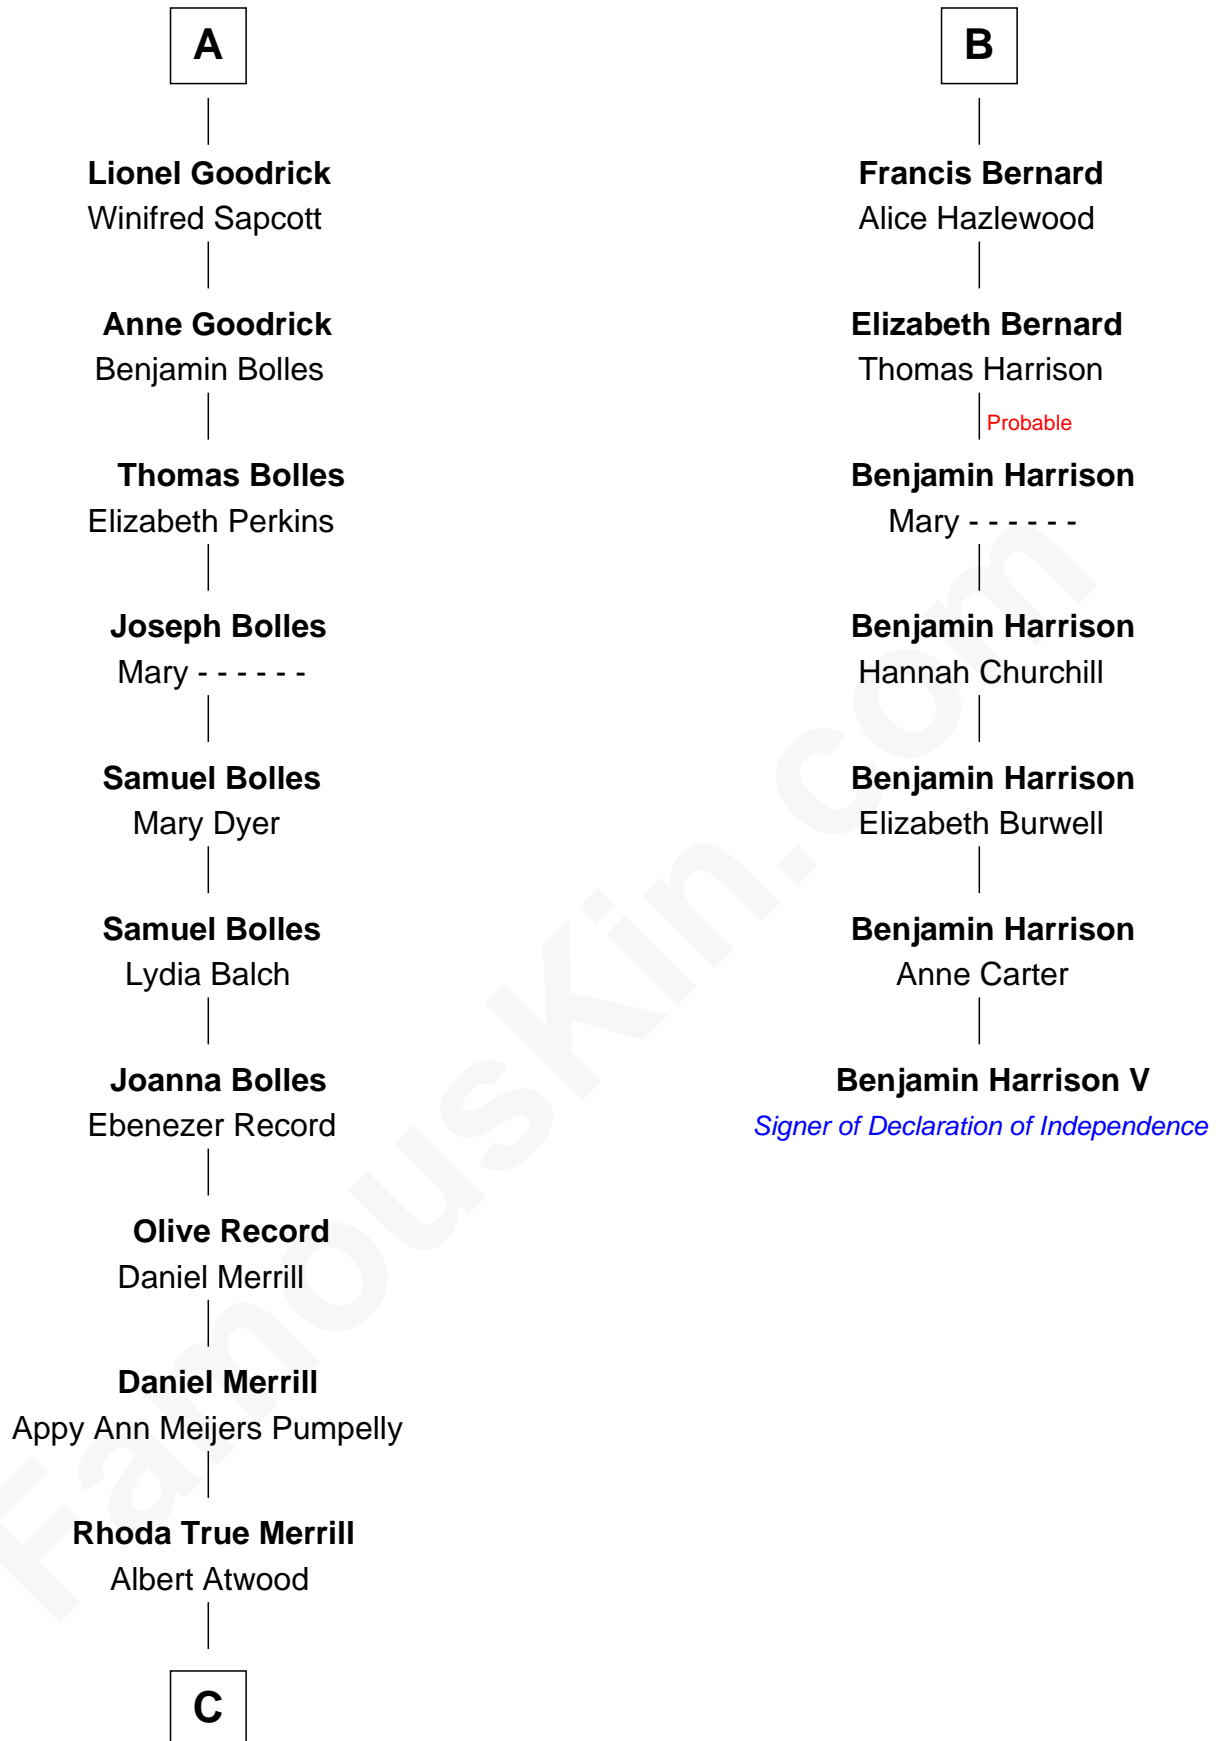

# FamousKin.com Relationship Chart of

**Dave Cowens**

*NBA Hall of Famer*

13th cousin 8 times removed of

**Benjamin Harrison V**

*Signer of the Declaration of Independence*

**Sir Thomas de Beauchamp**

Katherine de Mortimer

**C**

Thomas Albert Atwood

Priscilla Ann Kelly

Charles Albert Atwood

Mina Sylvia Cundiff

Stanley True Atwood

Dorothy Ann Ulrich

Ruth Ellen Atwood