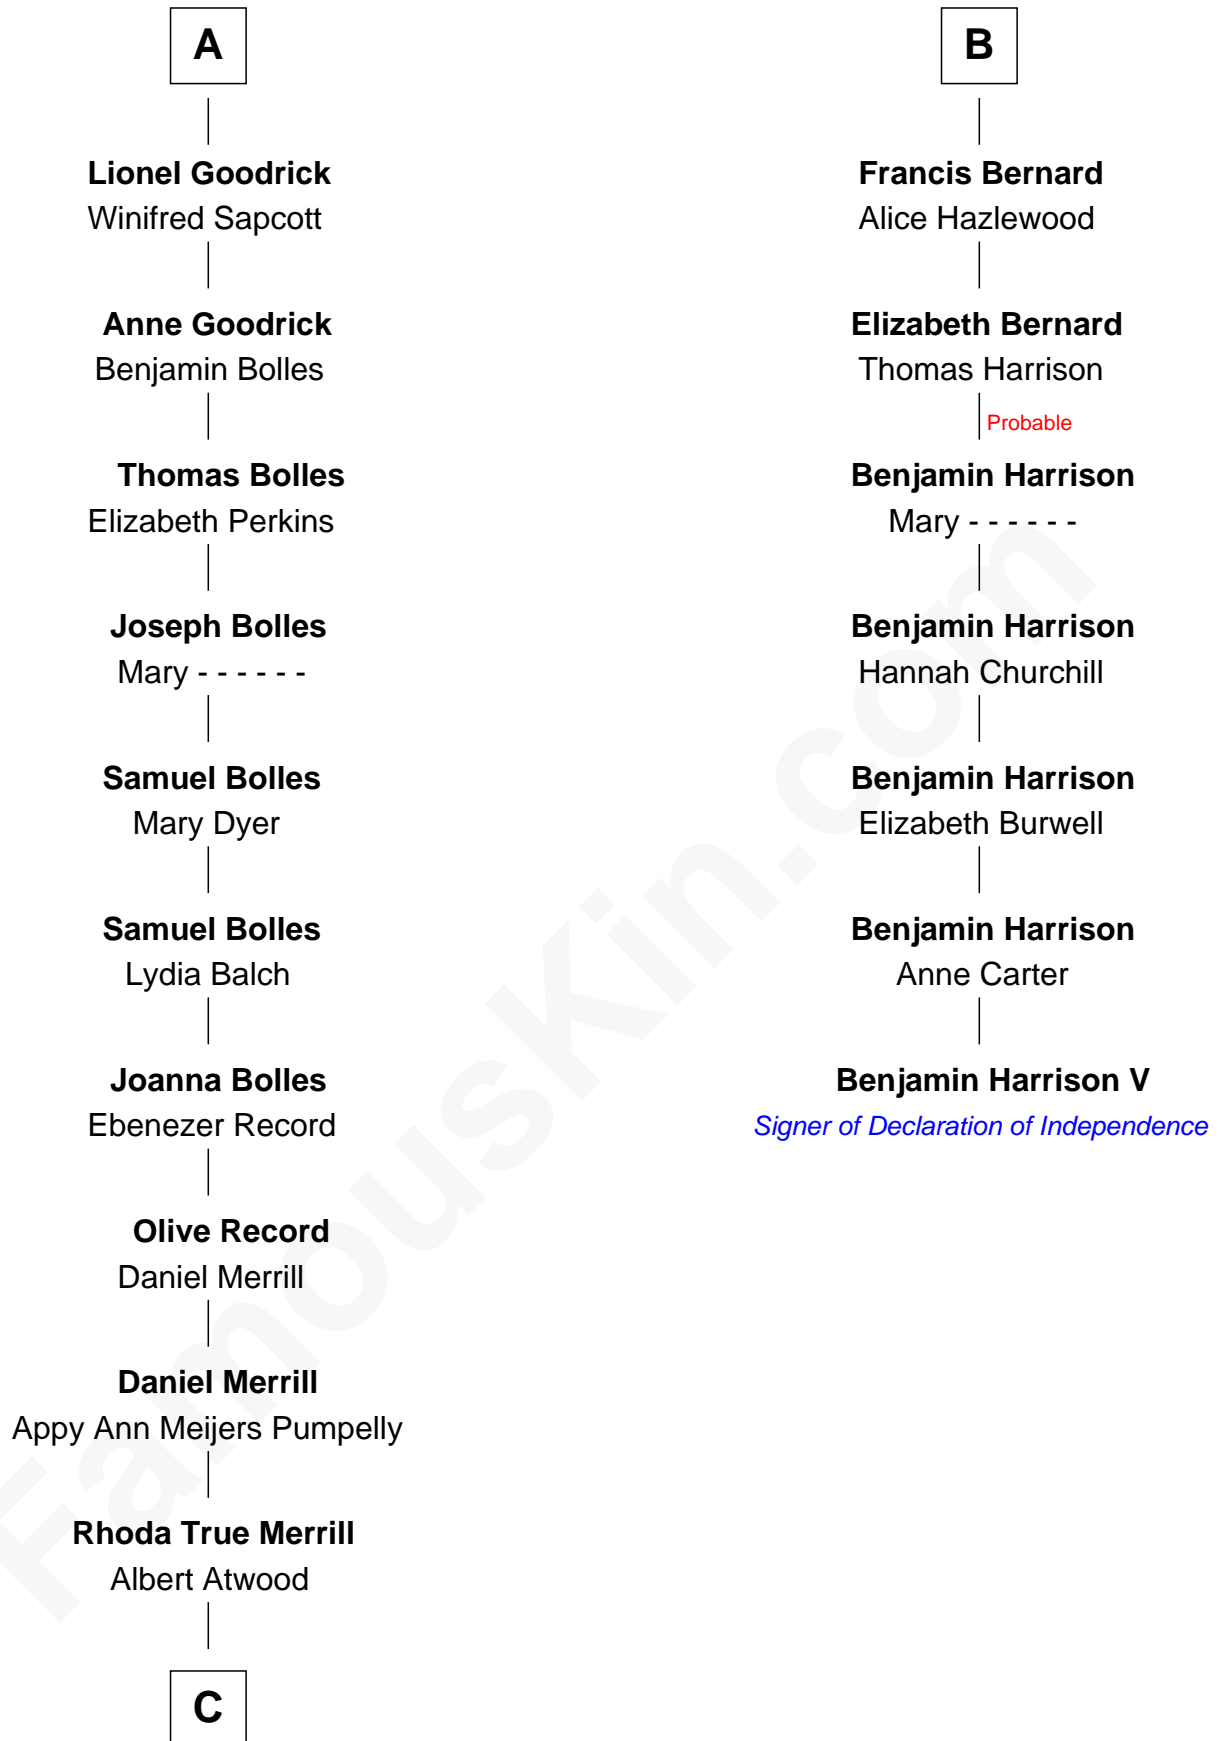

# FamousKin.com Relationship Chart of

**Dave Cowens**

*NBA Hall of Famer*

13th cousin 8 times removed of

**Benjamin Harrison V**

*Signer of the Declaration of Independence*

**C**

Thomas Albert Atwood

Priscilla Ann Kelly

Charles Albert Atwood

Mina Sylvia Cundiff

Stanley True Atwood

Dorothy Ann Ulrich

Ruth Ellen Atwood

John Joseph Cowens

Dave Cowens