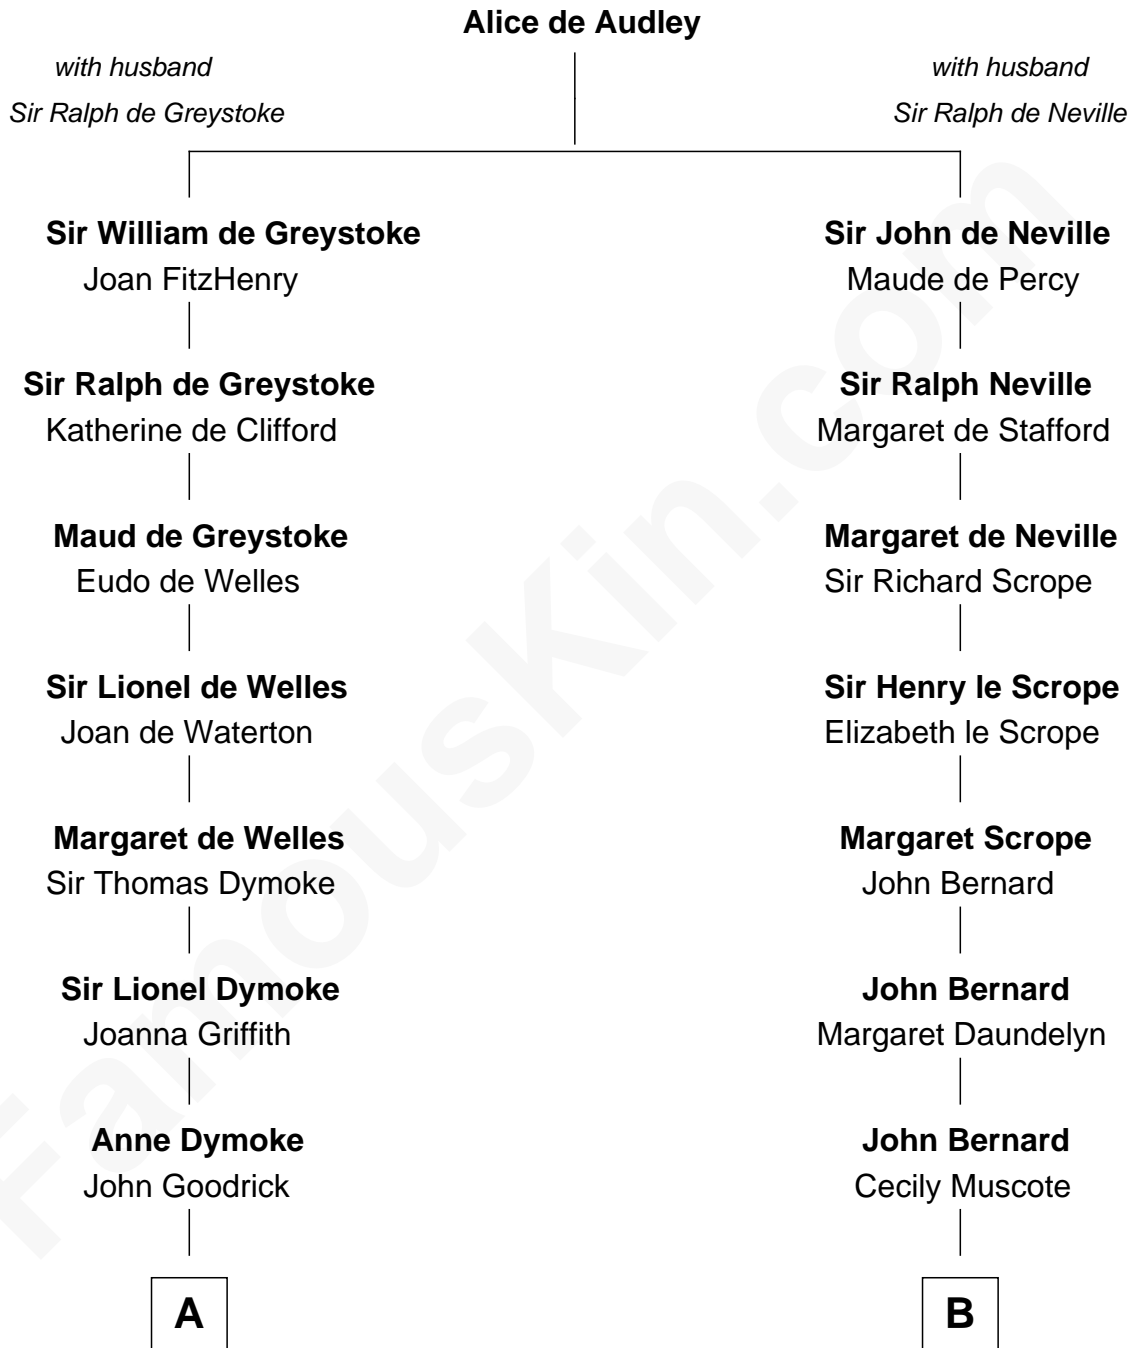

# FamousKin.com Relationship Chart of

**Dave Cowens**

*NBA Hall of Famer*

13th cousin 8 times removed of

**Benjamin Harrison V**

*Signer of the Declaration of Independence*

**C**

Thomas Albert Atwood