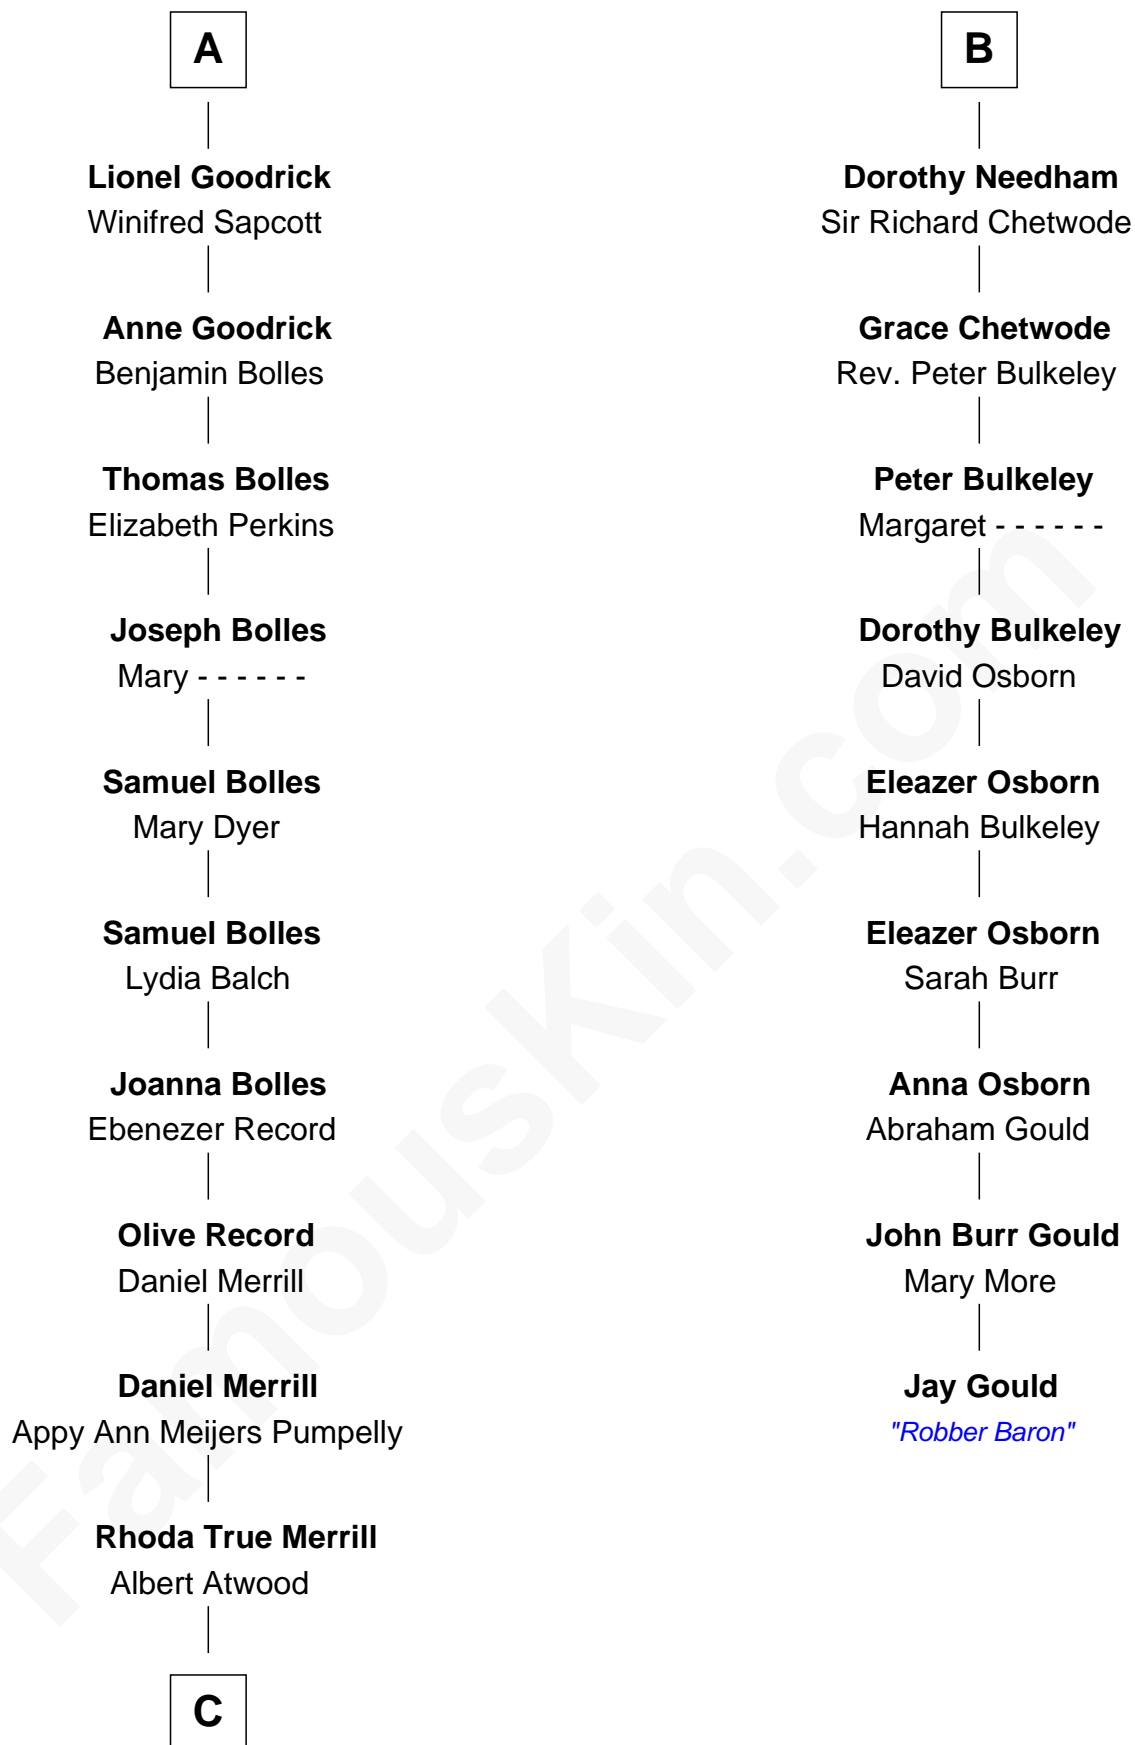

FamousKin.com Relationship Chart of

Dave Cowens

NBA Hall of Famer

15th cousin 6 times removed of

Jay Gould

American Railroad "Robber Baron"

Sir Thomas de Beauchamp

Katherine de Mortimer

C

Thomas Albert Atwood

Priscilla Ann Kelly

Charles Albert Atwood

Mina Sylvia Cundiff

Stanley True Atwood

Dorothy Ann Ulrich

Ruth Ellen Atwood