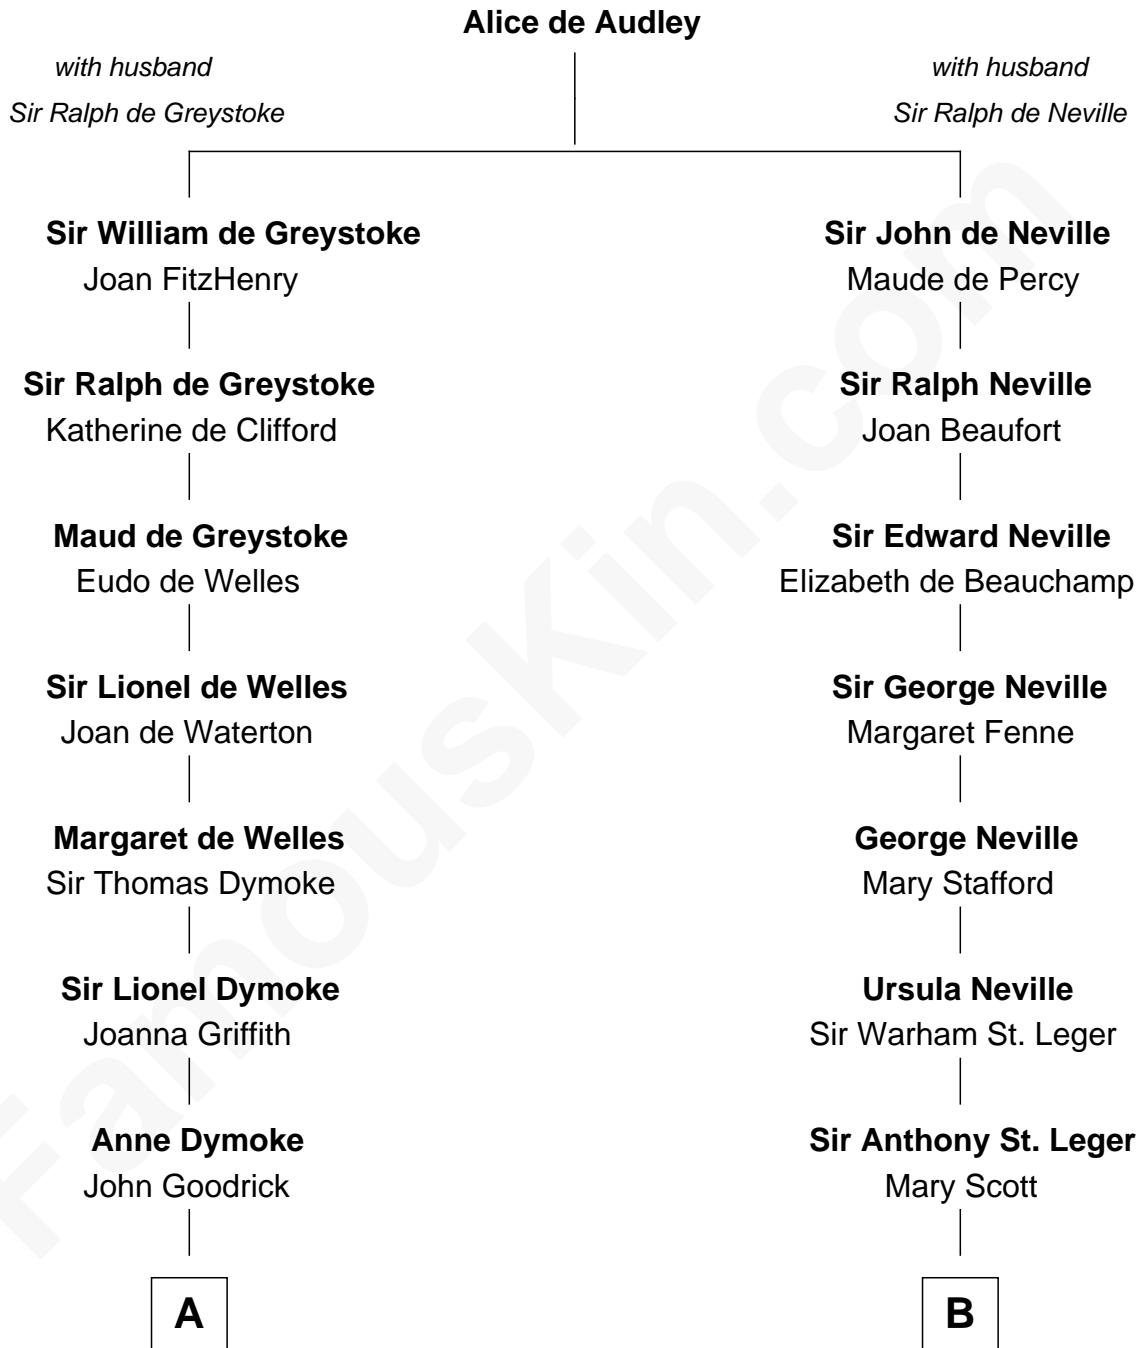

# FamousKin.com Relationship Chart of

**Dave Cowens**

*NBA Hall of Famer*

17th cousin 4 times removed of

**Harry F. Byrd**

*50th Governor of Virginia*

**C**

Thomas Albert Atwood