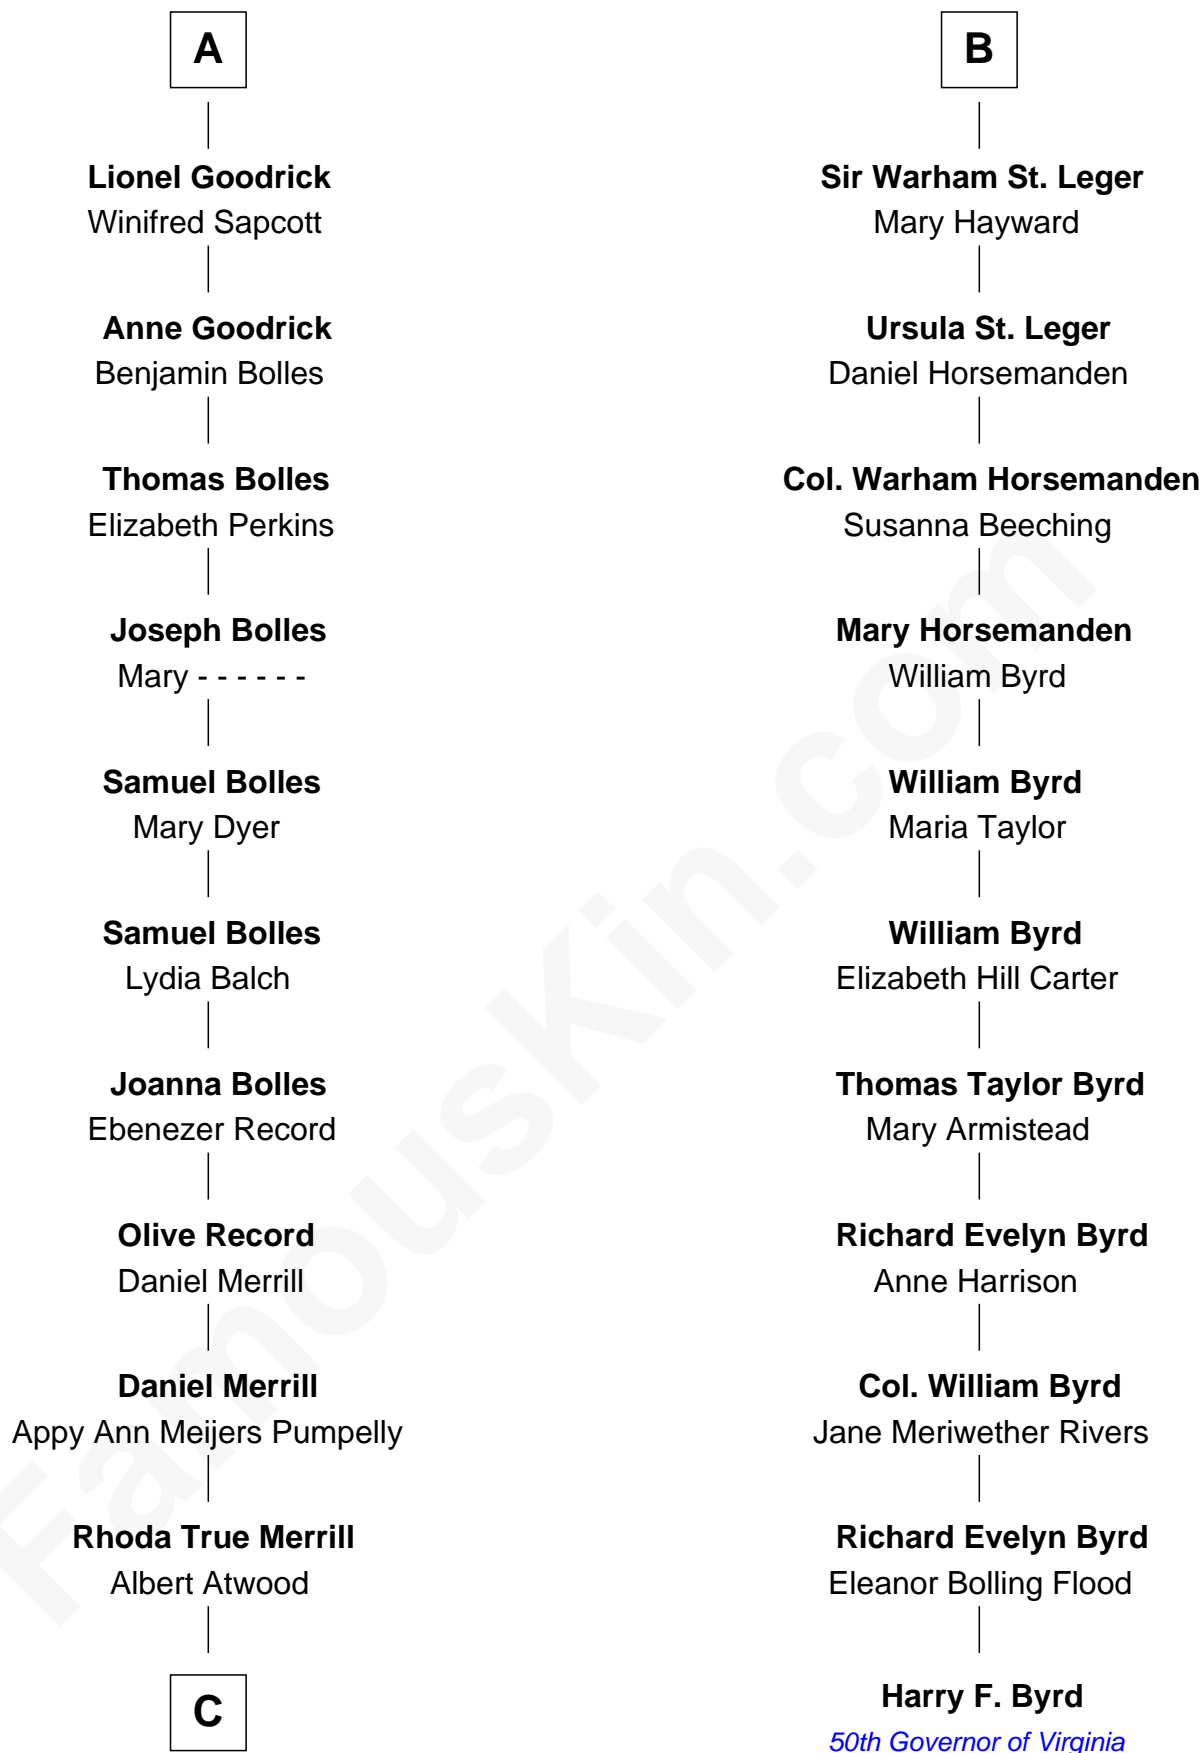

# FamousKin.com Relationship Chart of

**Dave Cowens**

*NBA Hall of Famer*

17th cousin 4 times removed of

**Harry F. Byrd**

*50th Governor of Virginia*

**C**

Thomas Albert Atwood

Priscilla Ann Kelly

Charles Albert Atwood

Mina Sylvia Cundiff

Stanley True Atwood

Dorothy Ann Ulrich

Ruth Ellen Atwood

John Joseph Cowens

**Dave Cowens**