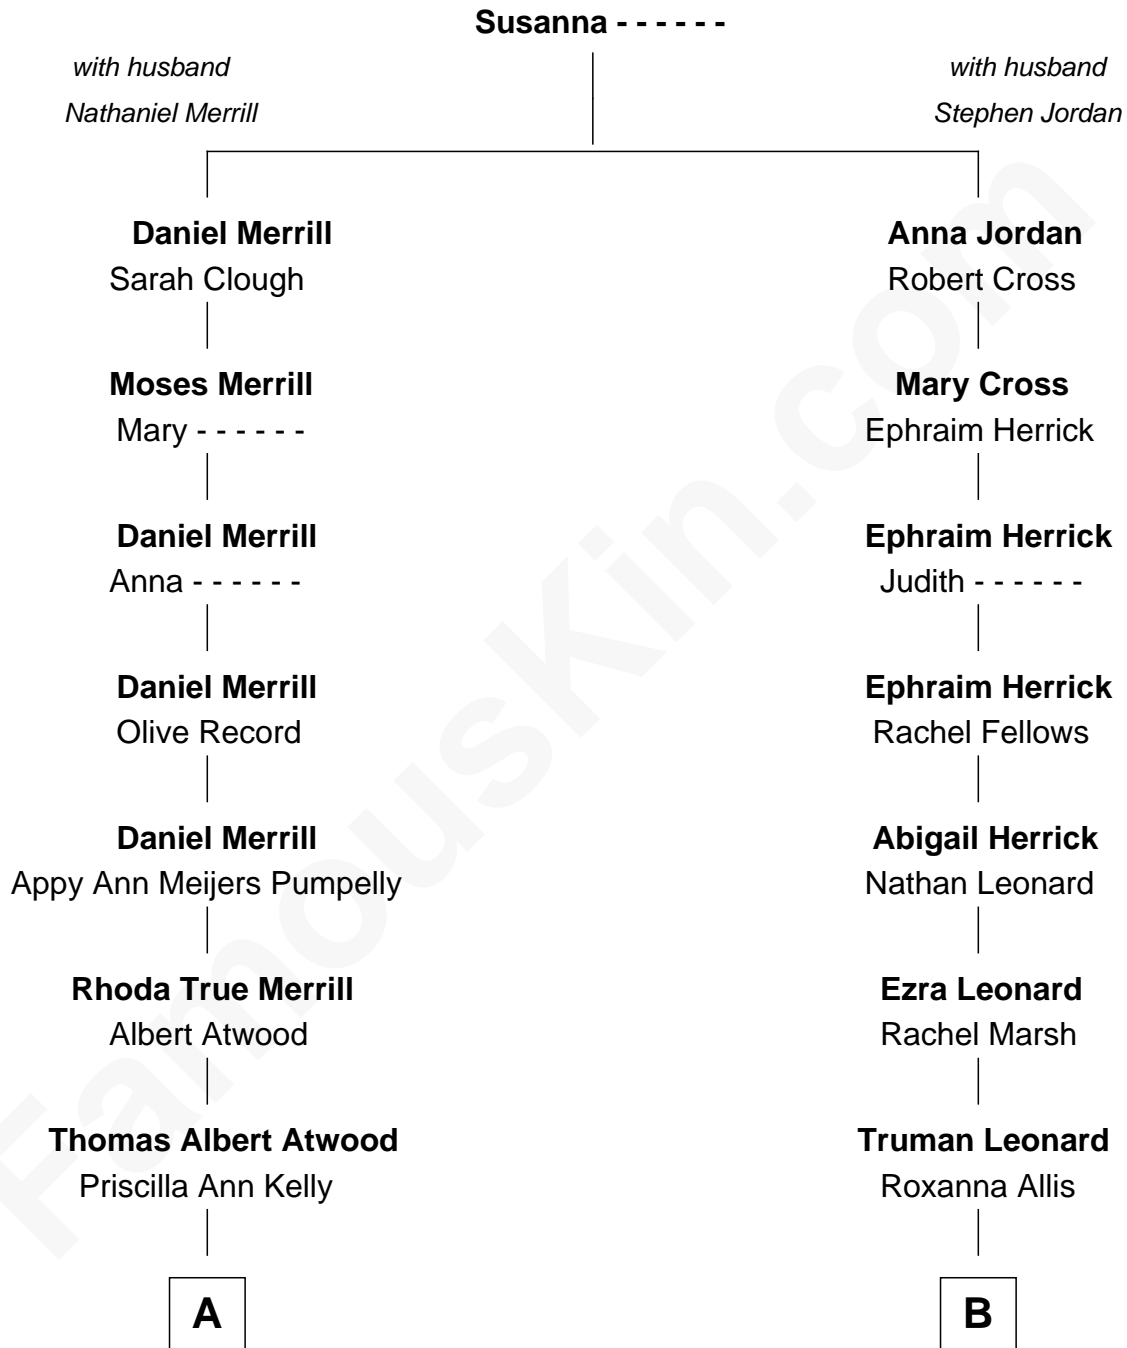

FamousKin.com Relationship Chart of

Dave Cowens

NBA Hall of Famer

10th cousin 1 time removed of

Steve Young

NFL Hall of Fame Quarterback

A

Charles Albert Atwood

Truman Leonard

Mary Ann Meadows

George M. Leonard

Mary Ann Sanders

Louise Leonard

Scott Richmond Young

LeGrande L. Young

Sherry Ann Steed