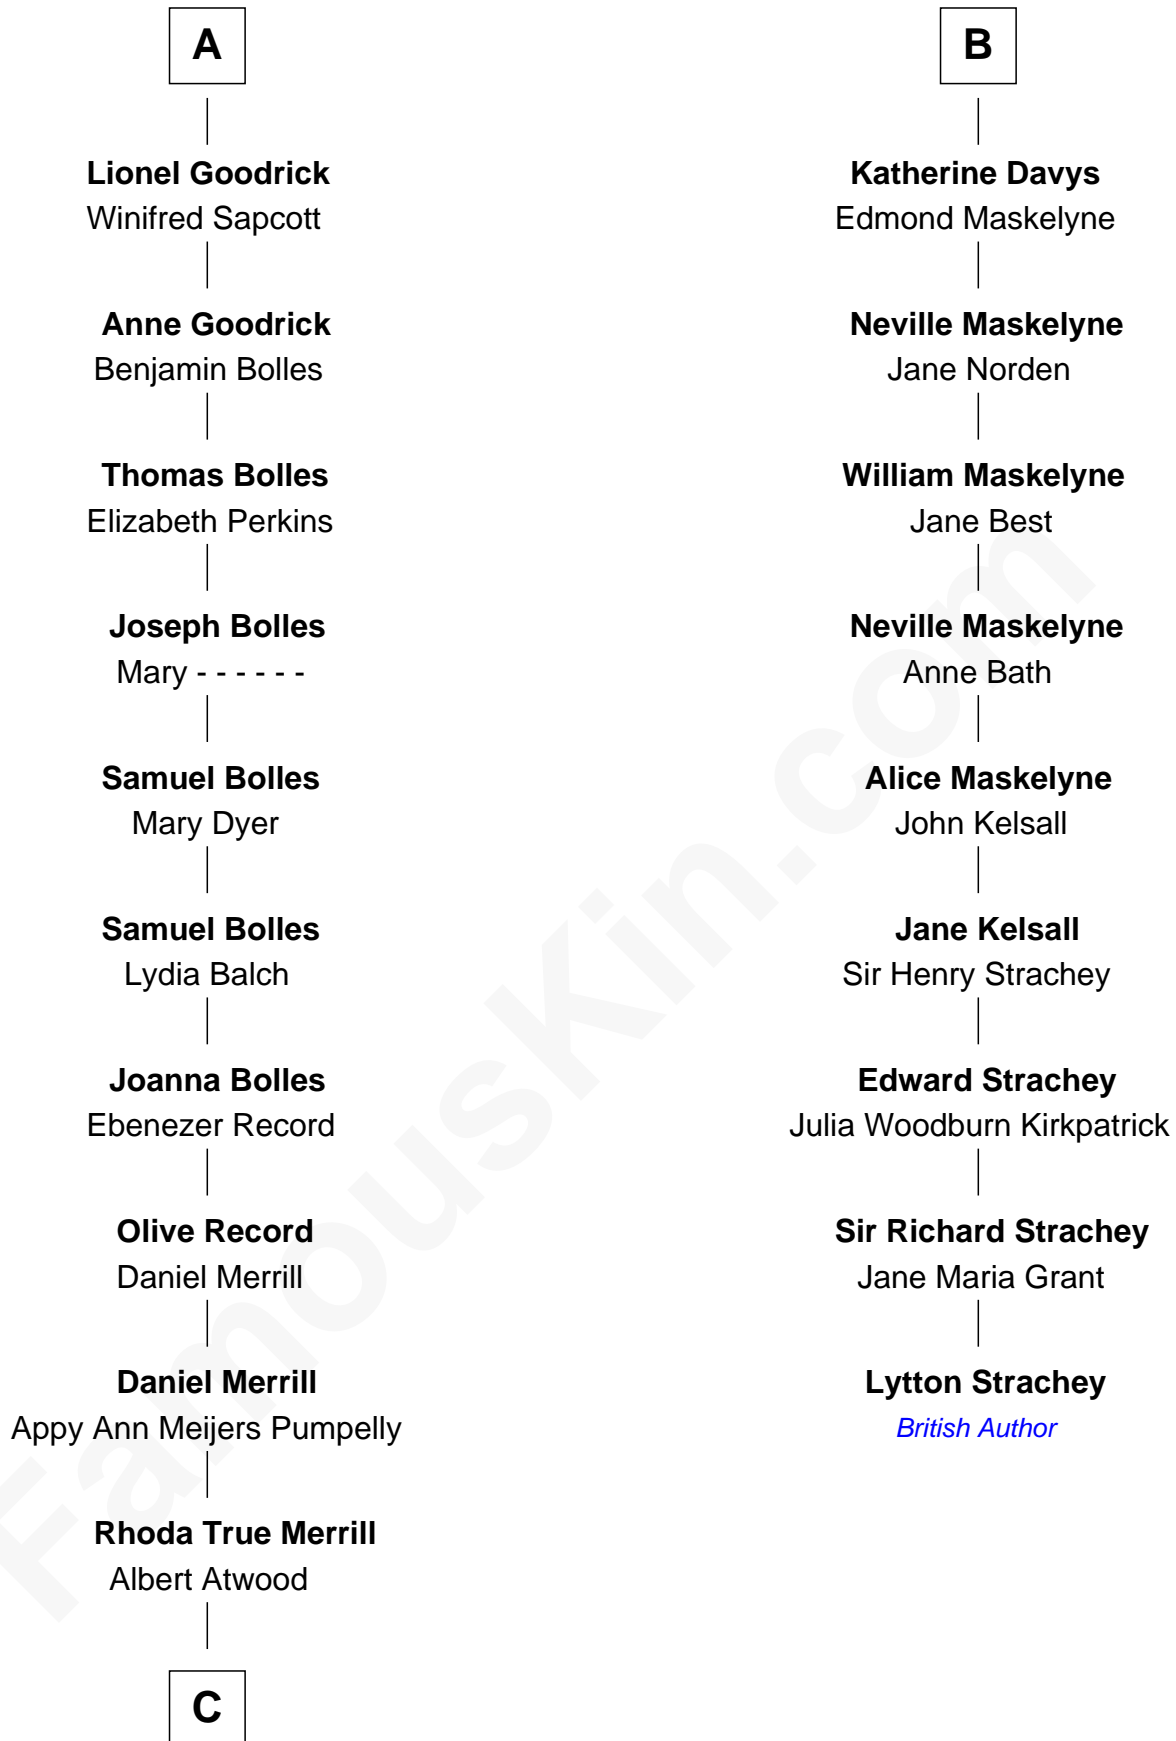

FamousKin.com Relationship Chart of

Dave Cowens

NBA Hall of Famer

15th cousin 6 times removed of

Lytton Strachey

Author and Co-Founder of Bloomsbury Group

C

Thomas Albert Atwood

Priscilla Ann Kelly

Charles Albert Atwood

Mina Sylvia Cundiff

Stanley True Atwood

Dorothy Ann Ulrich

Ruth Ellen Atwood

John Joseph Cowens

Dave Cowens