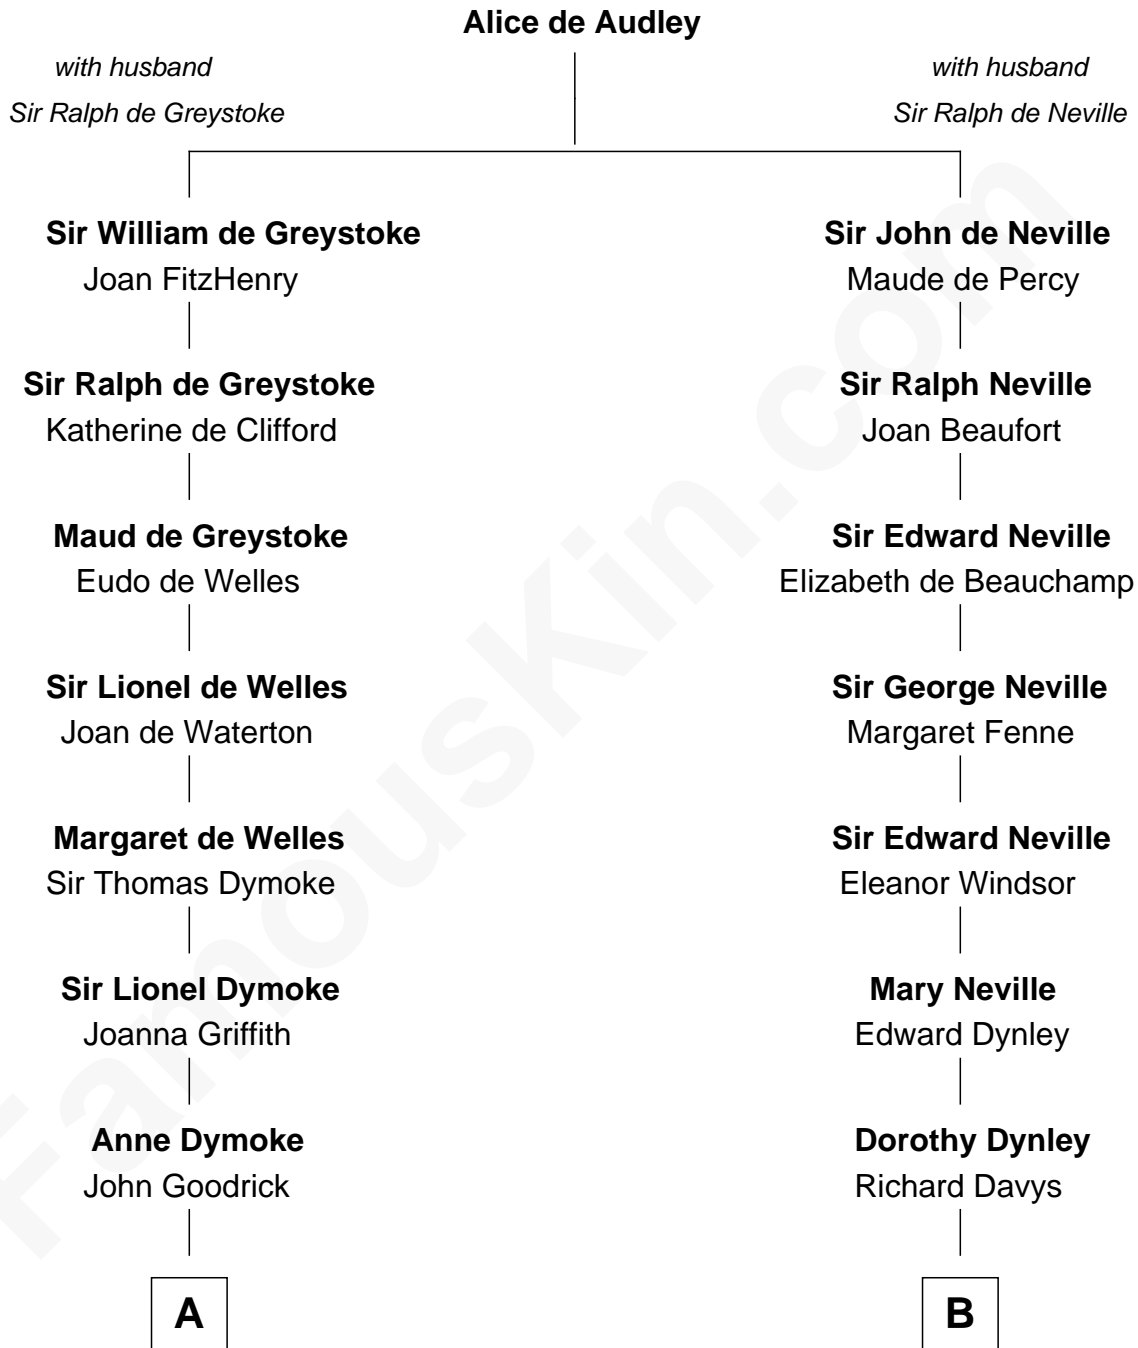

FamousKin.com Relationship Chart of

Dave Cowens

NBA Hall of Famer

15th cousin 6 times removed of

Lytton Strachey

Author and Co-Founder of Bloomsbury Group

C

Thomas Albert Atwood