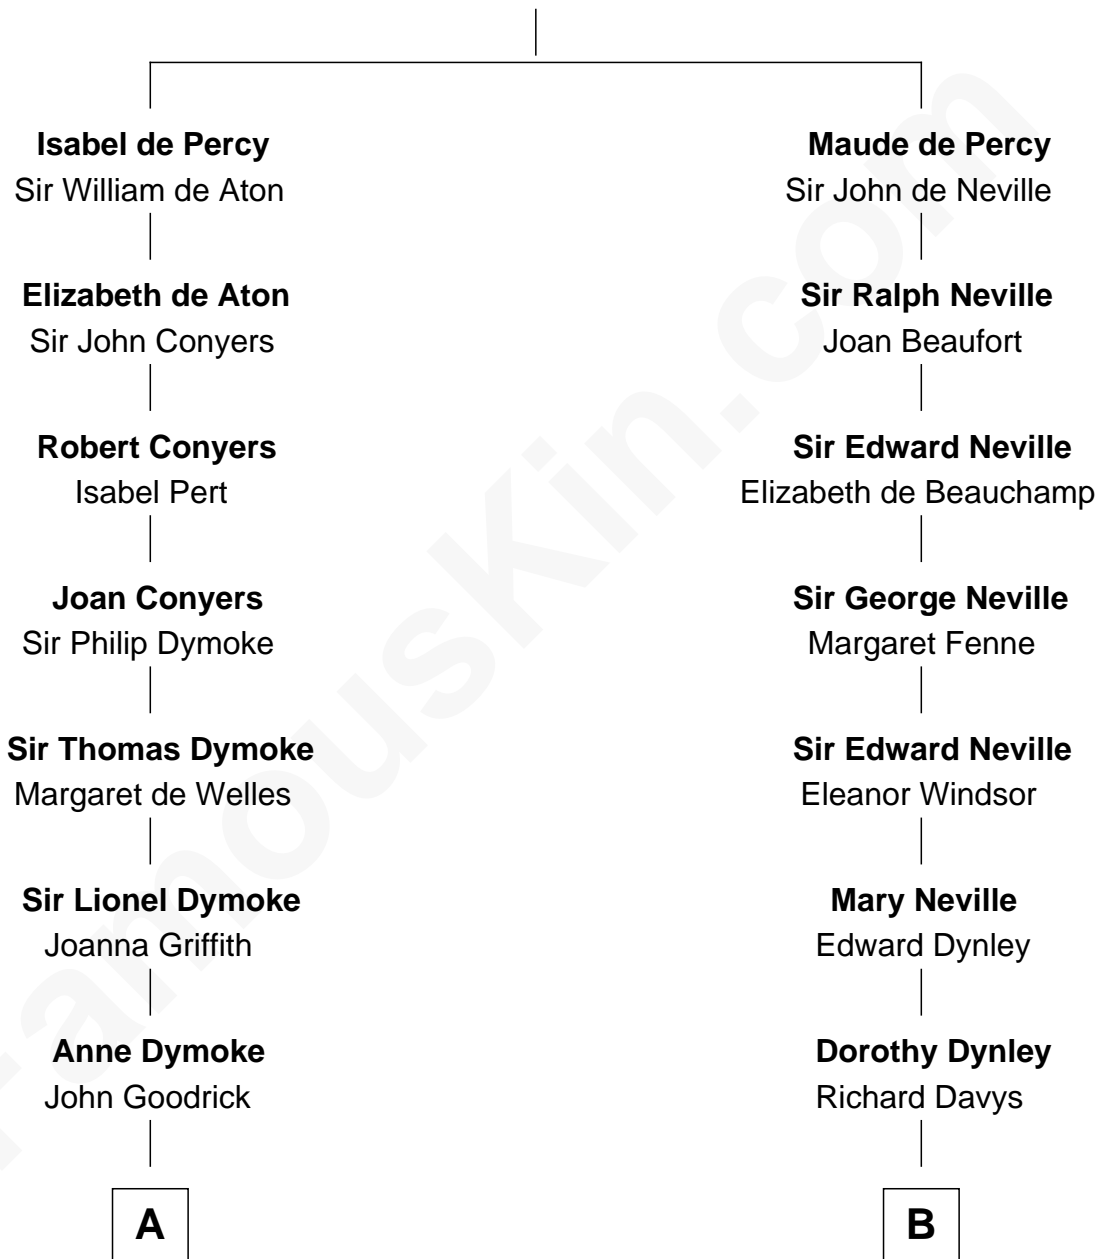

FamousKin.com Relationship Chart of

Dave Cowens

NBA Hall of Famer

15th cousin 6 times removed of

Lytton Strachey

Author and Co-Founder of Bloomsbury Group

Sir Henry de Percy

Idoine de Clifford

C

Thomas Albert Atwood

Priscilla Ann Kelly

Charles Albert Atwood

Mina Sylvia Cundiff

Stanley True Atwood

Dorothy Ann Ulrich

Ruth Ellen Atwood