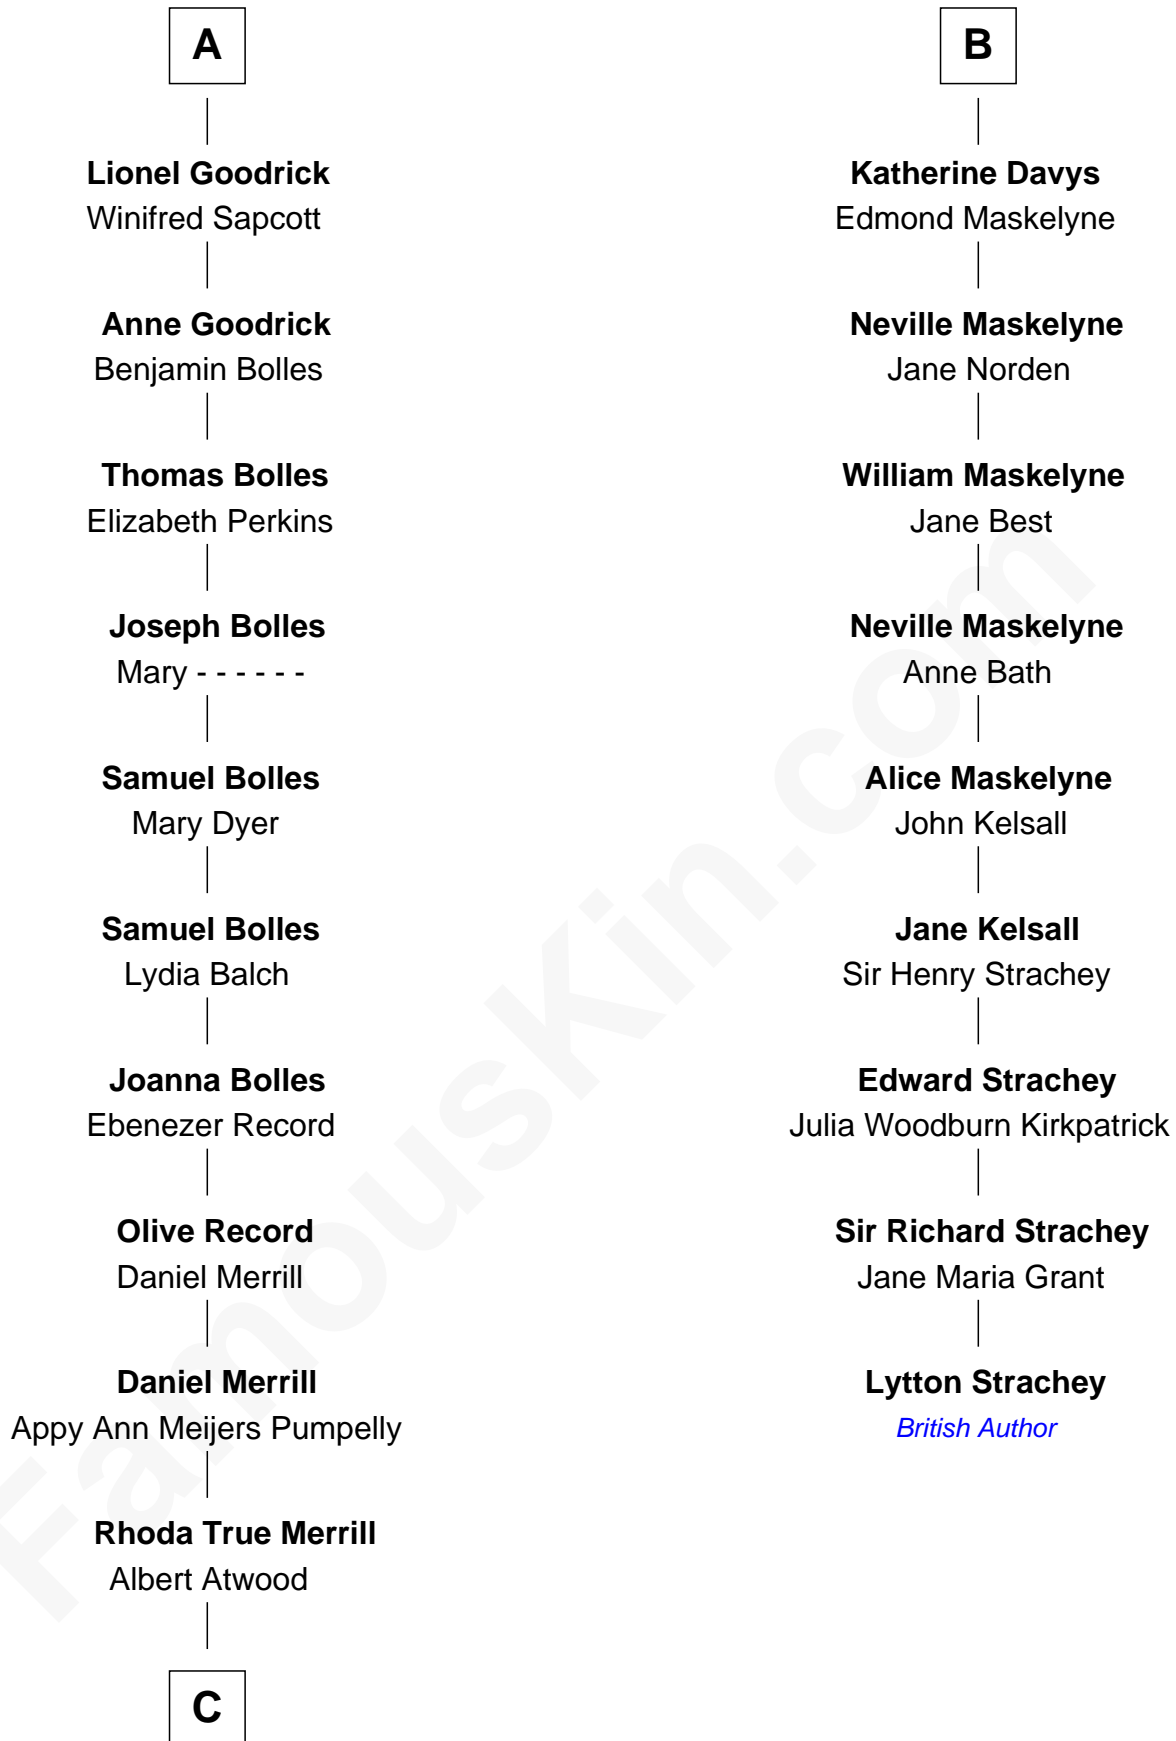

FamousKin.com Relationship Chart of

Dave Cowens

NBA Hall of Famer

15th cousin 6 times removed of

Lytton Strachey

Author and Co-Founder of Bloomsbury Group

Sir Henry de Percy

Idoine de Clifford

C

Thomas Albert Atwood

Priscilla Ann Kelly

Charles Albert Atwood

Mina Sylvia Cundiff

Stanley True Atwood

Dorothy Ann Ulrich

Ruth Ellen Atwood