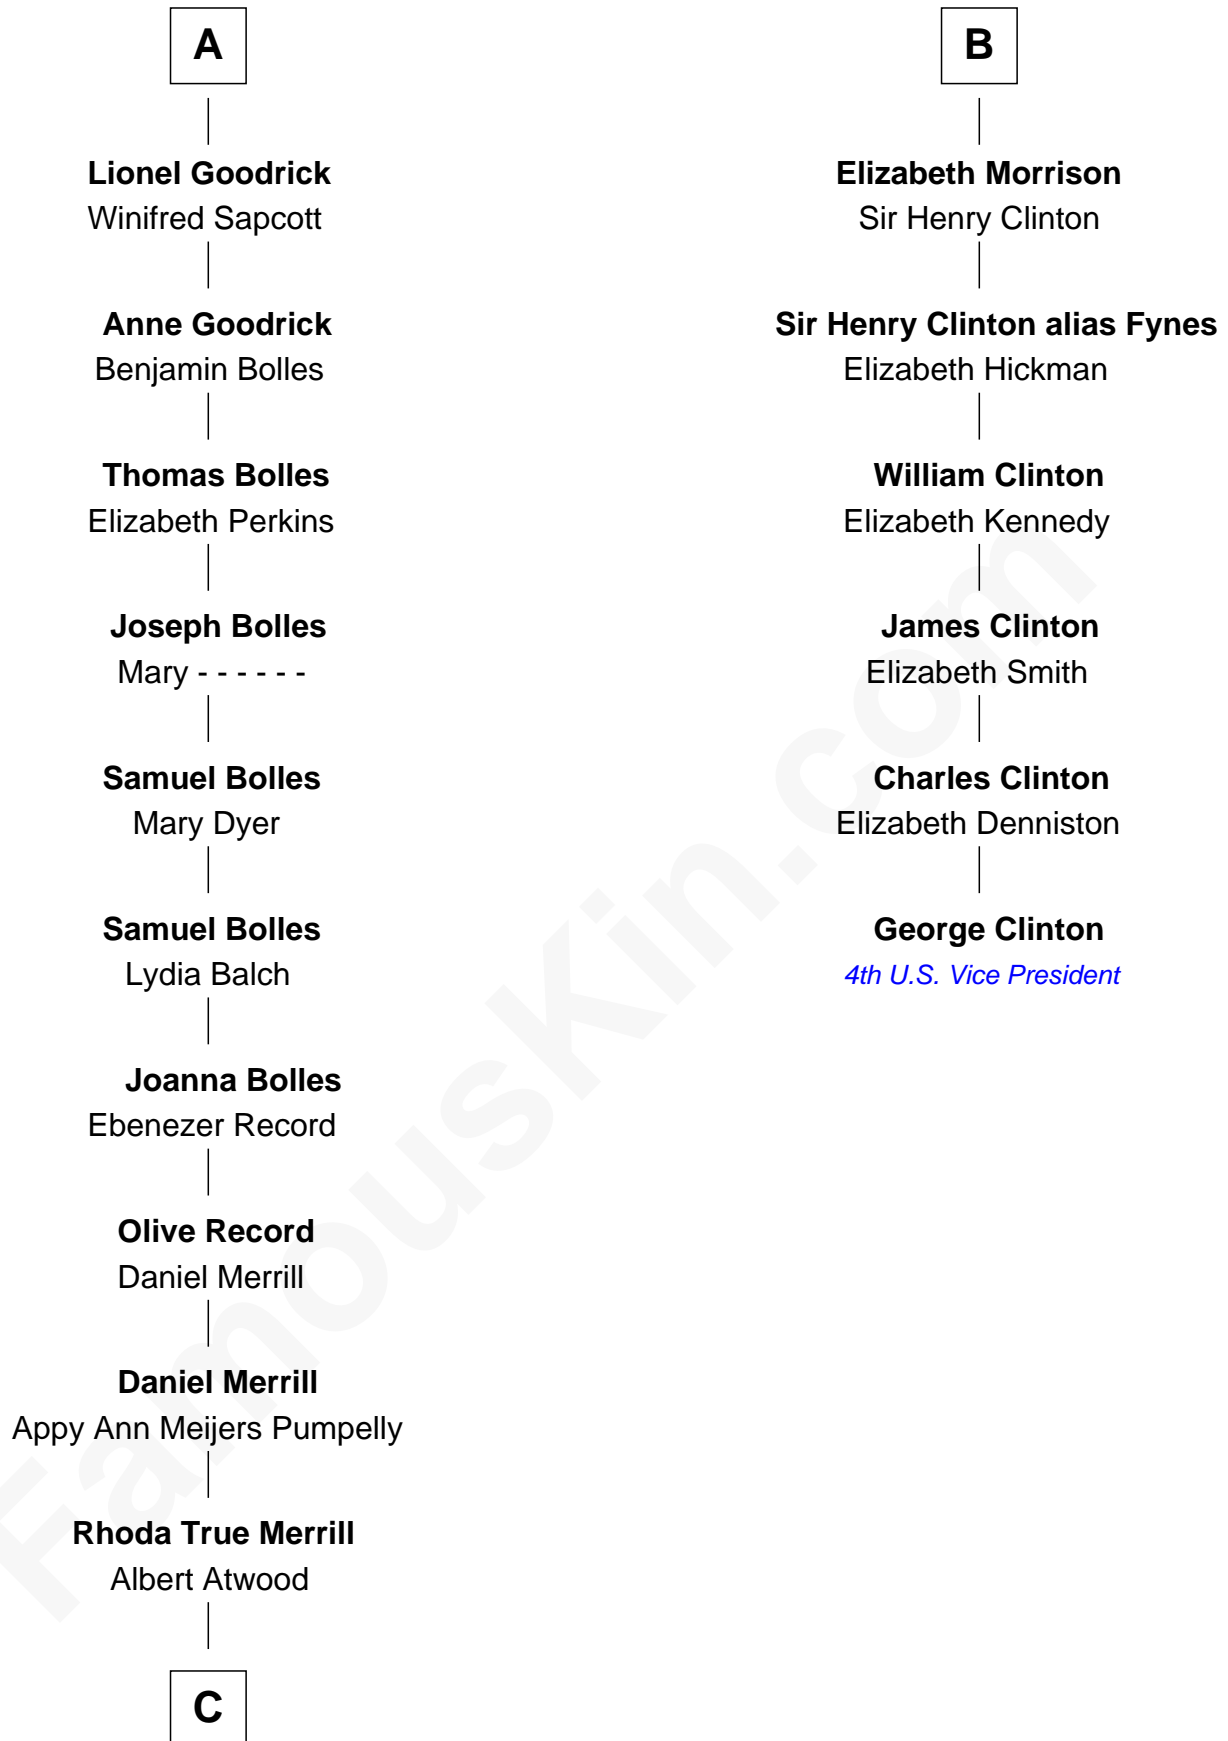

FamousKin.com Relationship Chart of

Dave Cowens

NBA Hall of Famer

12th cousin 9 times removed of

George Clinton

4th U.S. Vice President

C

—
Thomas Albert Atwood

Priscilla Ann Kelly

—
Charles Albert Atwood

Mina Sylvia Cundiff

—
Stanley True Atwood

Dorothy Ann Ulrich

—
Ruth Ellen Atwood

John Joseph Cowens

—
Dave Cowens