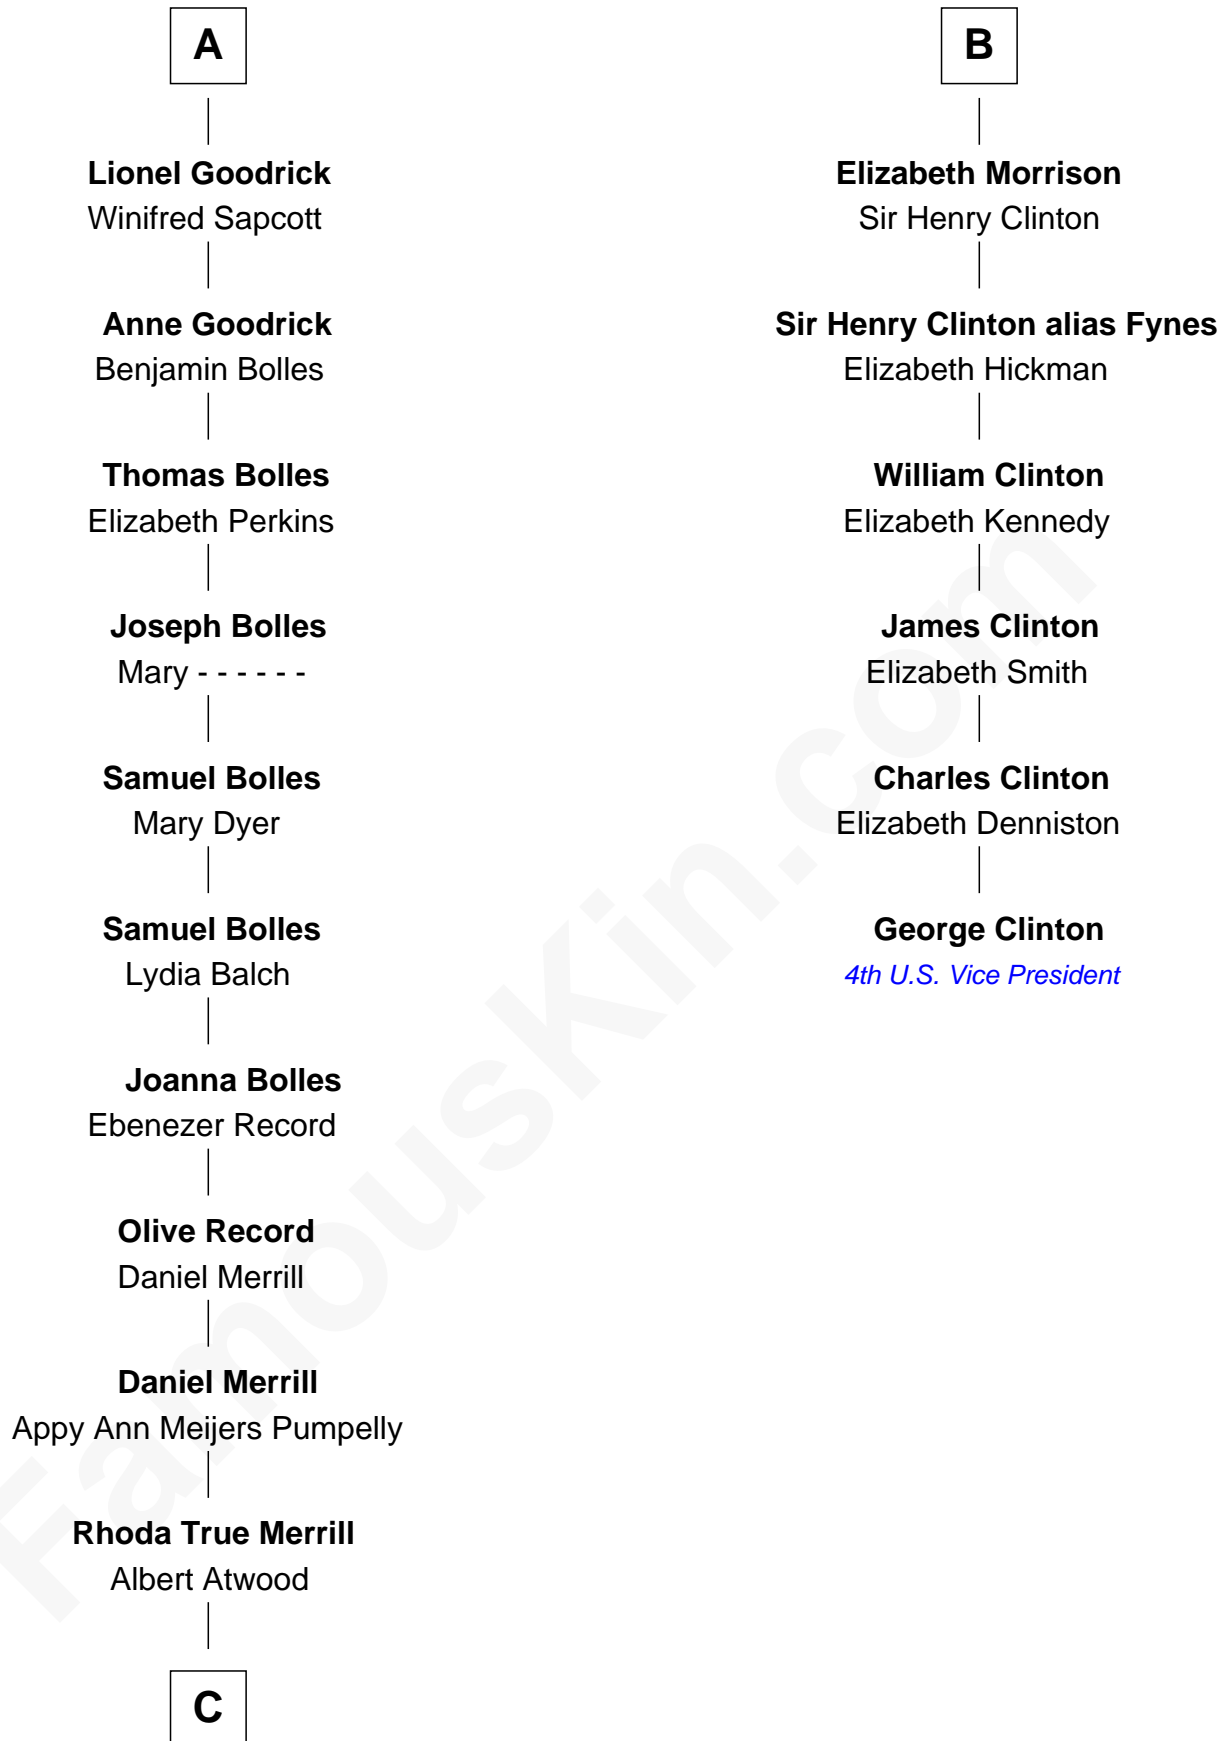

FamousKin.com Relationship Chart of

Dave Cowens

NBA Hall of Famer

12th cousin 9 times removed of

George Clinton

4th U.S. Vice President

Sir William de Ros
Margery de Badlesmere

C

Thomas Albert Atwood

Priscilla Ann Kelly

Charles Albert Atwood

Mina Sylvia Cundiff

Stanley True Atwood

Dorothy Ann Ulrich

Ruth Ellen Atwood

John Joseph Cowens