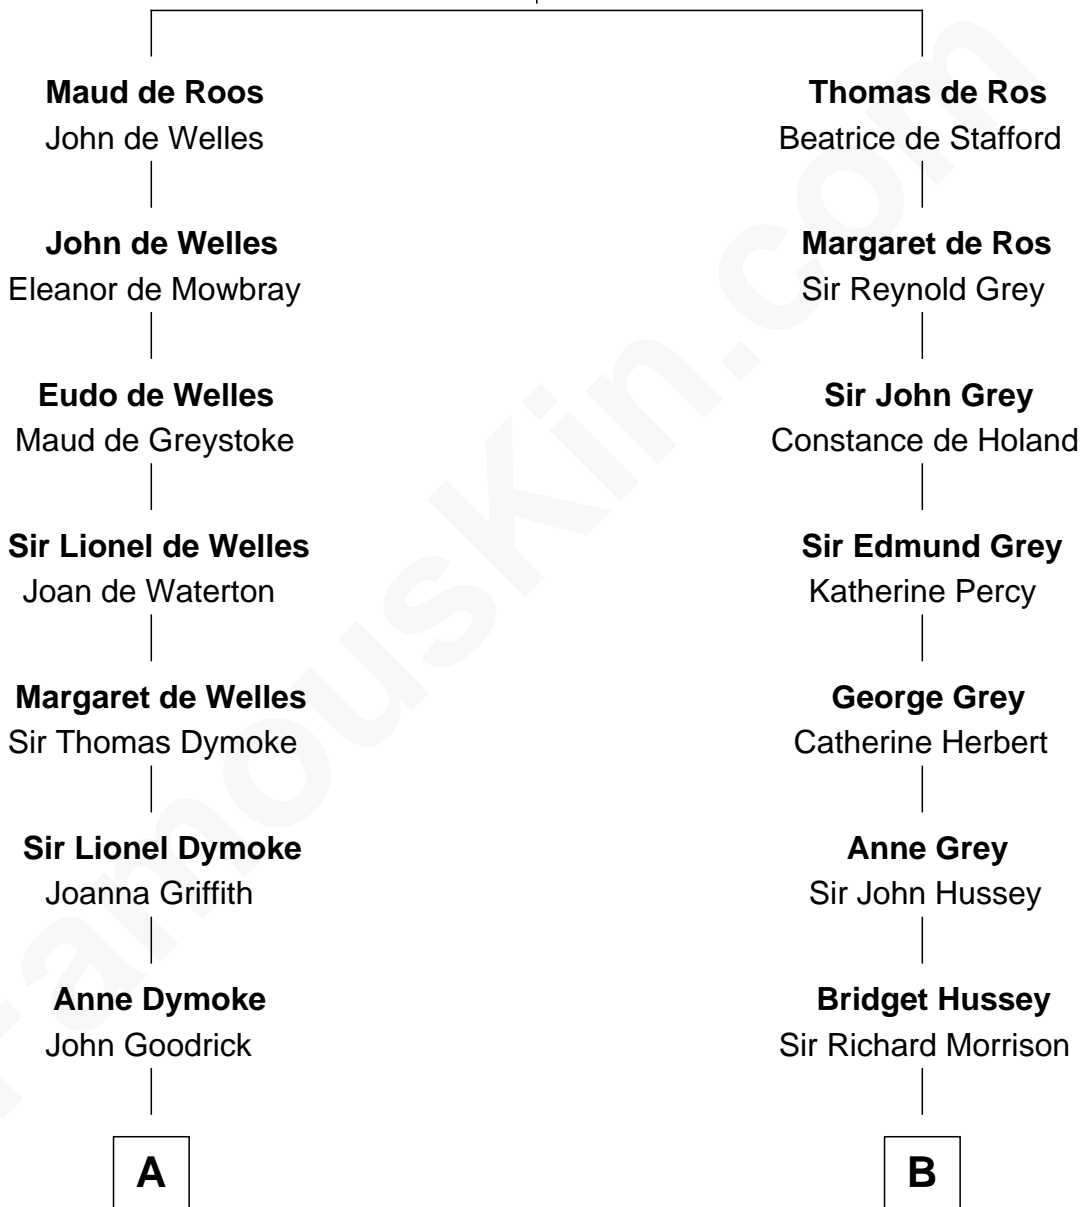

FamousKin.com Relationship Chart of

Dave Cowens

NBA Hall of Famer

12th cousin 9 times removed of

George Clinton

4th U.S. Vice President

Sir William de Ros
Margery de Badlesmere

C

Thomas Albert Atwood

Priscilla Ann Kelly

Charles Albert Atwood

Mina Sylvia Cundiff

Stanley True Atwood

Dorothy Ann Ulrich

Ruth Ellen Atwood

John Joseph Cowens