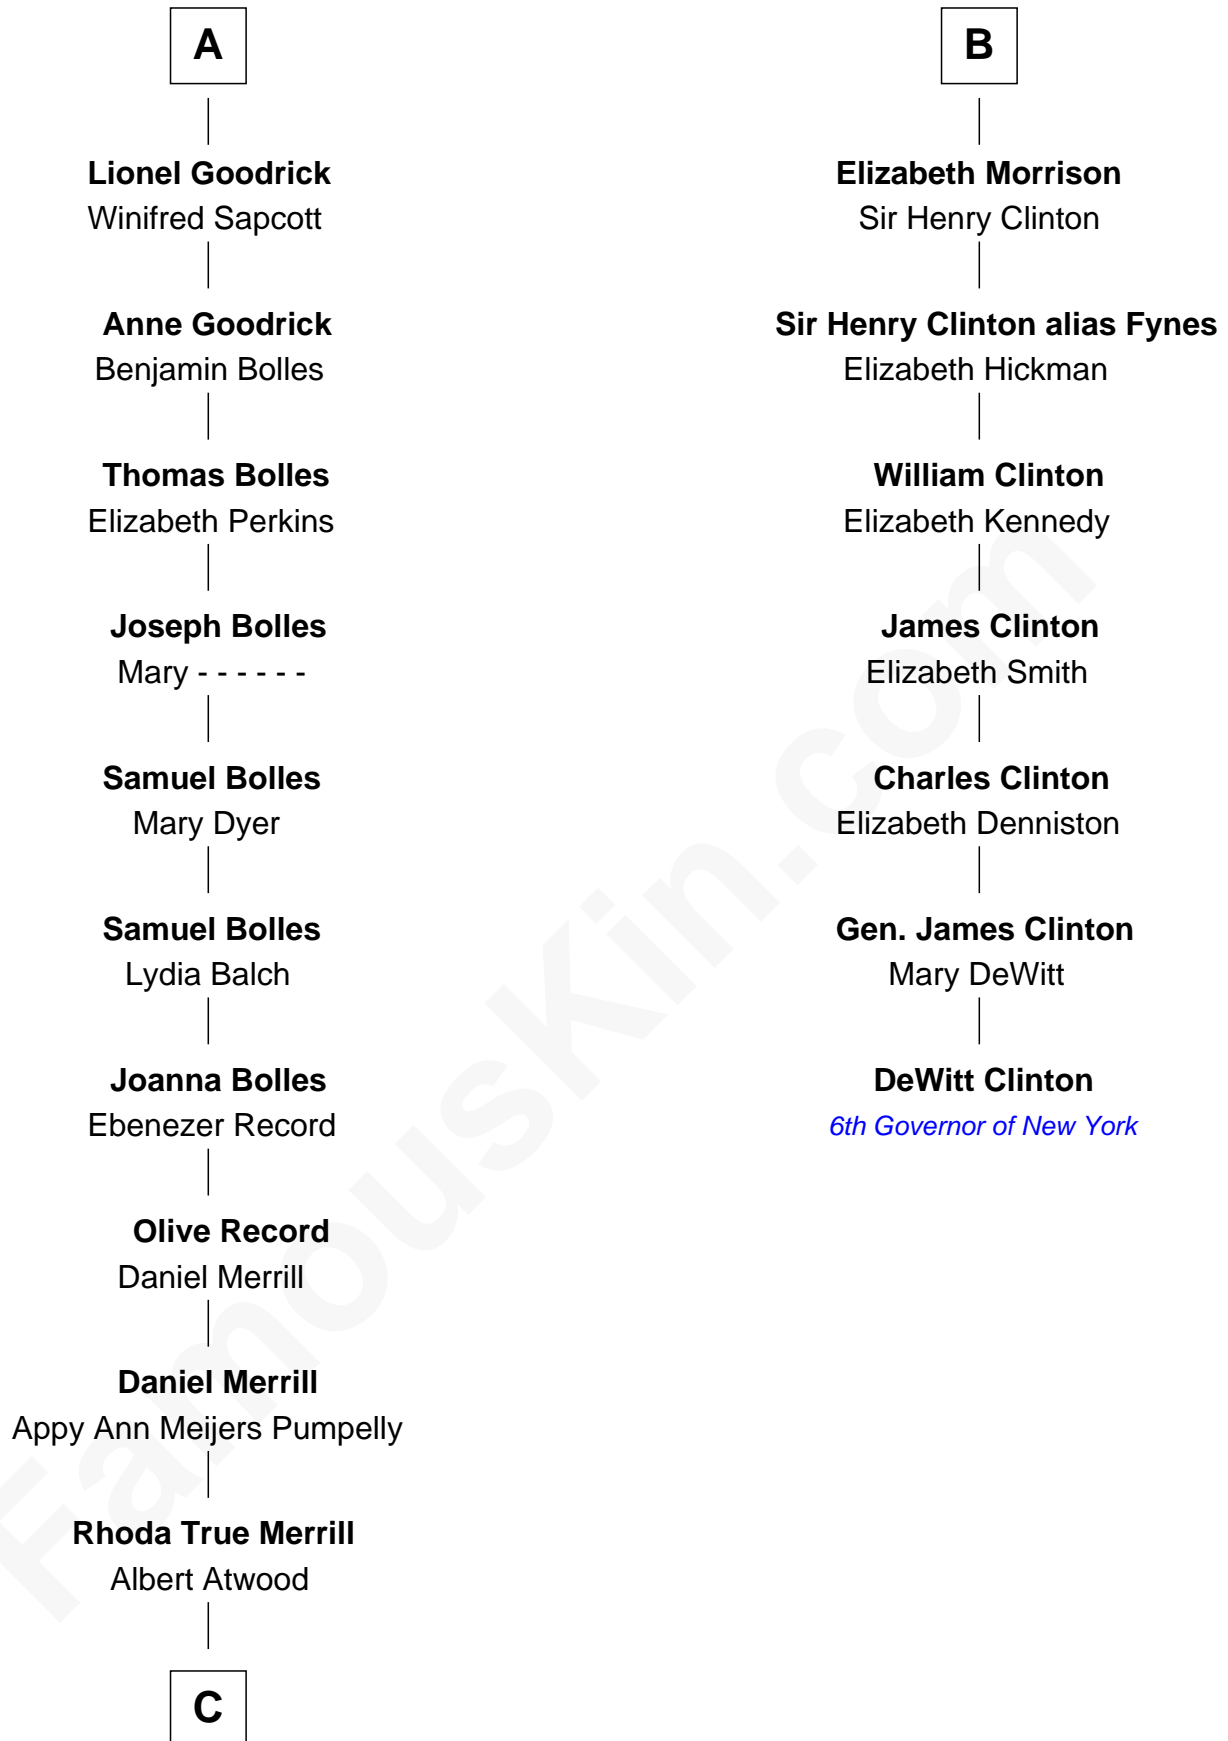

FamousKin.com Relationship Chart of

Dave Cowens

NBA Hall of Famer

13th cousin 8 times removed of

DeWitt Clinton

6th Governor of New York

C

Thomas Albert Atwood

Priscilla Ann Kelly

Charles Albert Atwood

Mina Sylvia Cundiff

Stanley True Atwood

Dorothy Ann Ulrich

Ruth Ellen Atwood

John Joseph Cowens

Dave Cowens