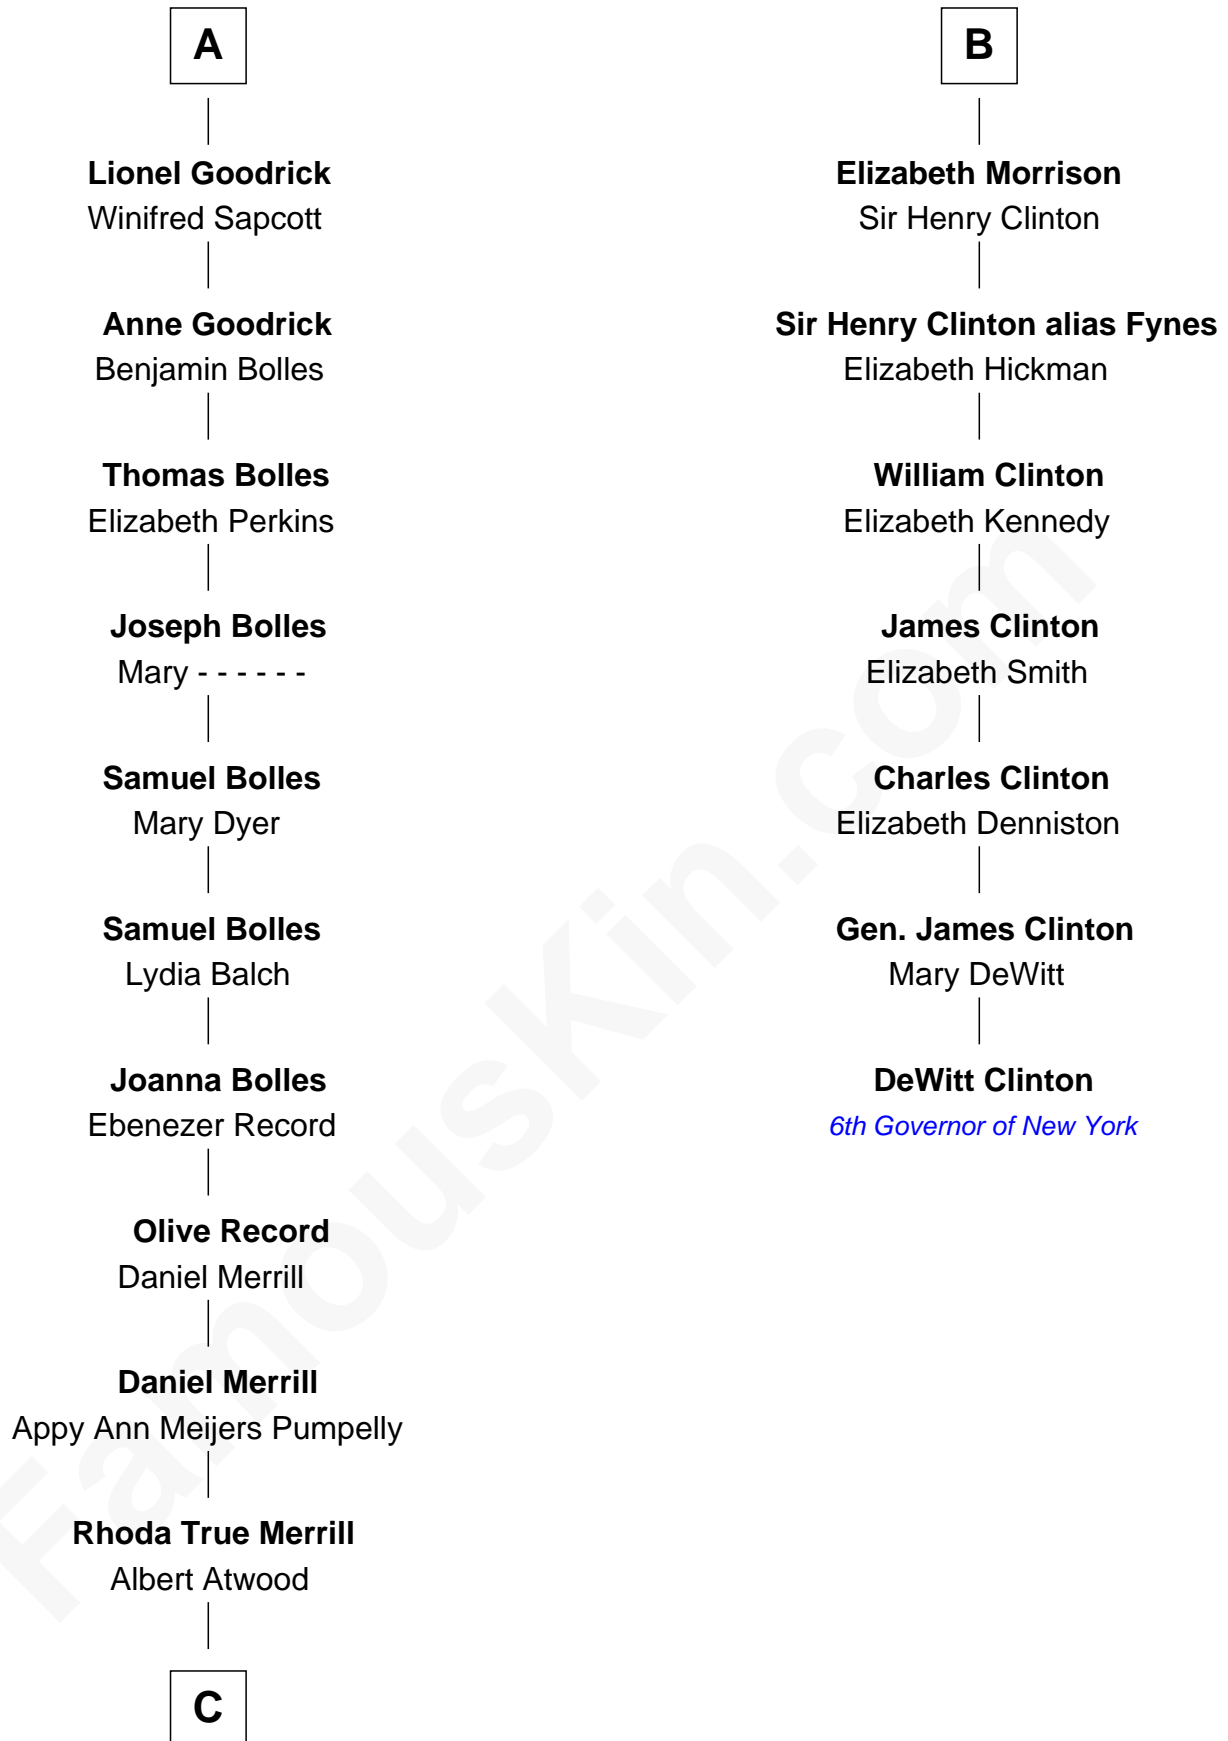

FamousKin.com Relationship Chart of

Dave Cowens

NBA Hall of Famer

13th cousin 8 times removed of

DeWitt Clinton

6th Governor of New York

Sir William de Ros
Margery de Badlesmere

C

Thomas Albert Atwood

Priscilla Ann Kelly

Charles Albert Atwood

Mina Sylvia Cundiff

Stanley True Atwood

Dorothy Ann Ulrich

Ruth Ellen Atwood

John Joseph Cowens