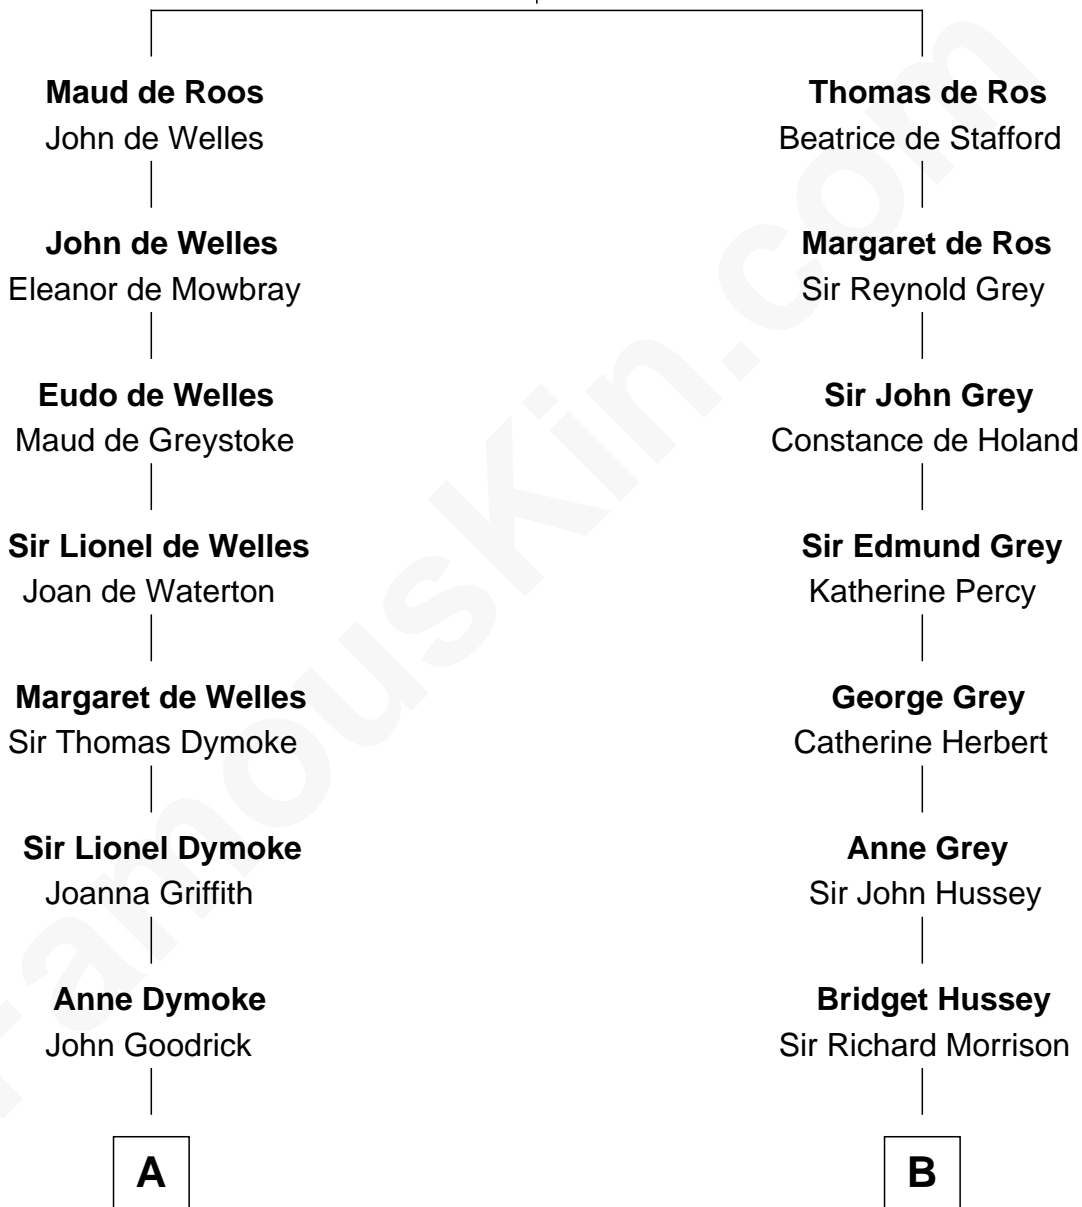

FamousKin.com Relationship Chart of

Dave Cowens

NBA Hall of Famer

13th cousin 8 times removed of

DeWitt Clinton

6th Governor of New York

Sir William de Ros
Margery de Badlesmere

C