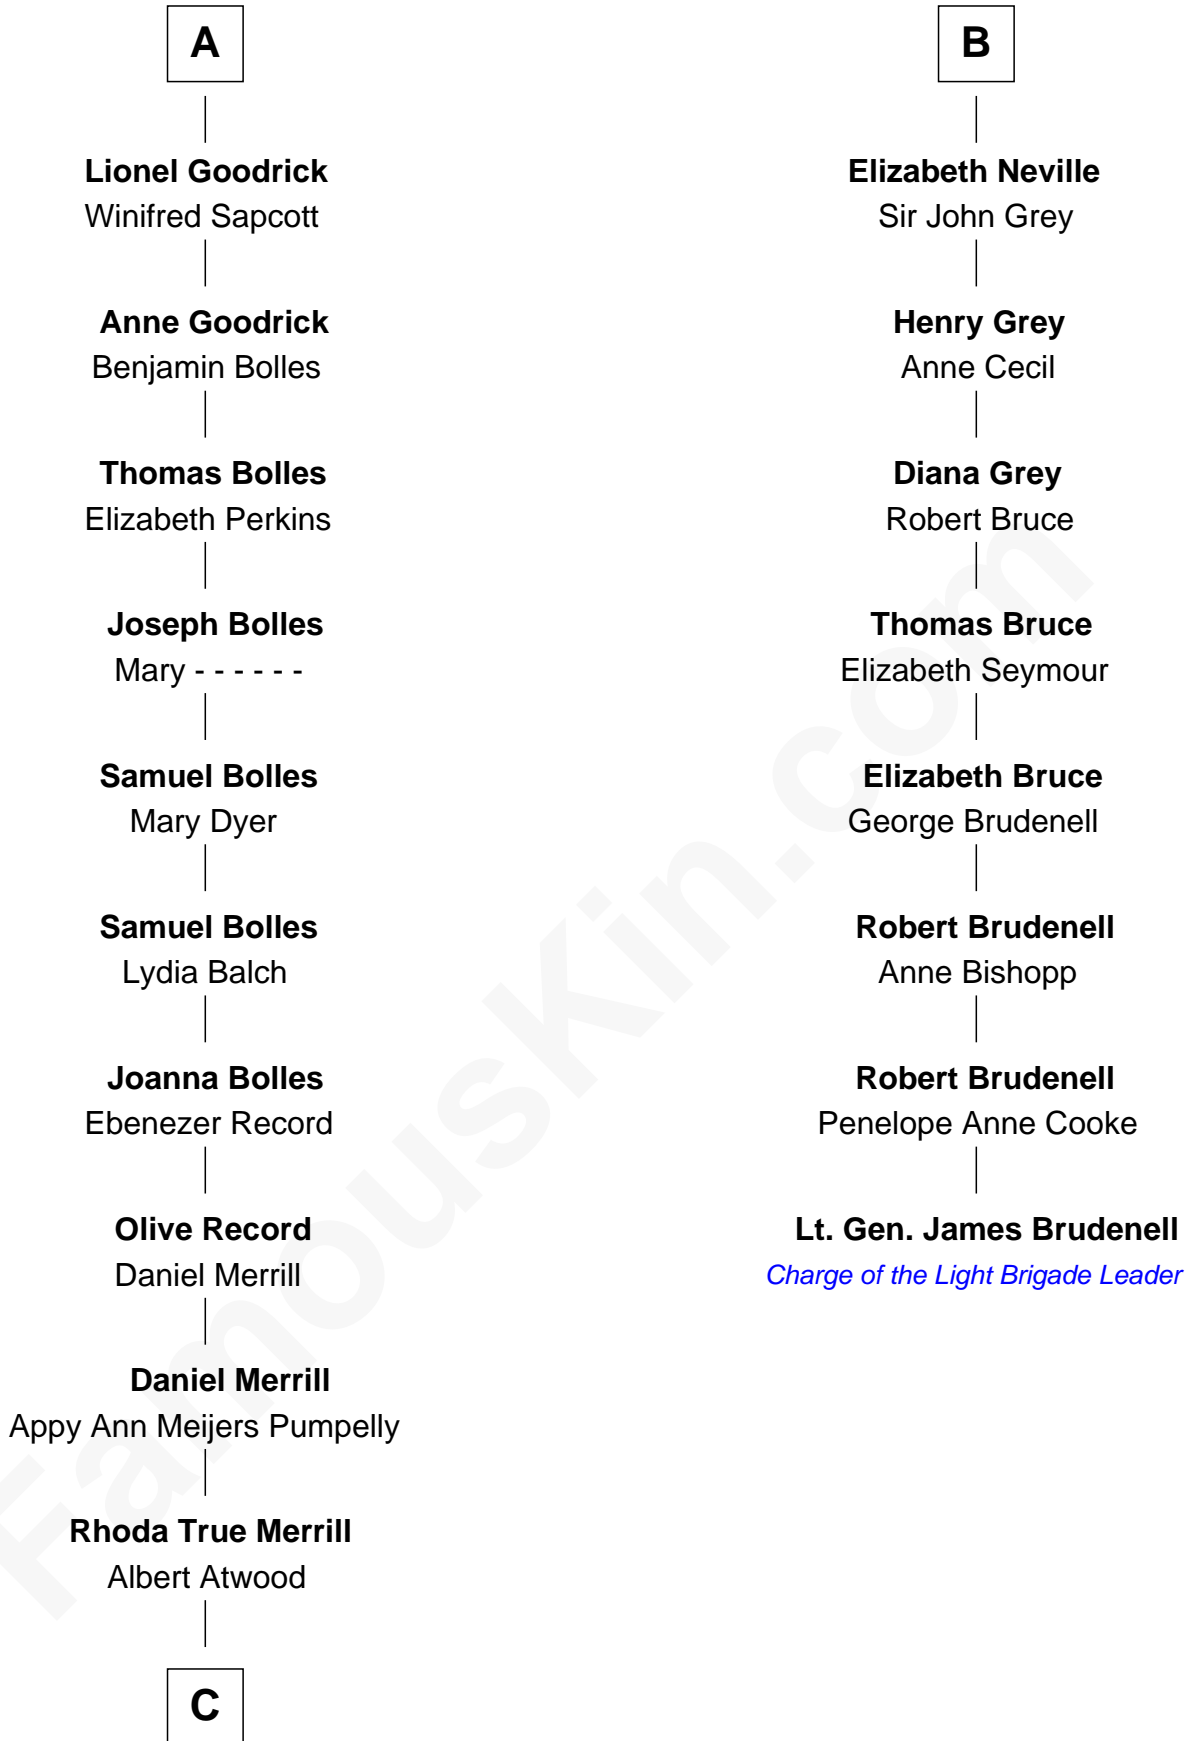

# FamousKin.com Relationship Chart of

**Dave Cowens**

*NBA Hall of Famer*

14th cousin 7 times removed of

**Lt. Gen. James Brudenell**

*Leader of the "Charge of the Light Brigade"*

**C**

—  
**Thomas Albert Atwood**

Priscilla Ann Kelly

—  
**Charles Albert Atwood**

Mina Sylvia Cundiff

—  
**Stanley True Atwood**

Dorothy Ann Ulrich

—  
**Ruth Ellen Atwood**

John Joseph Cowens

—  
**Dave Cowens**