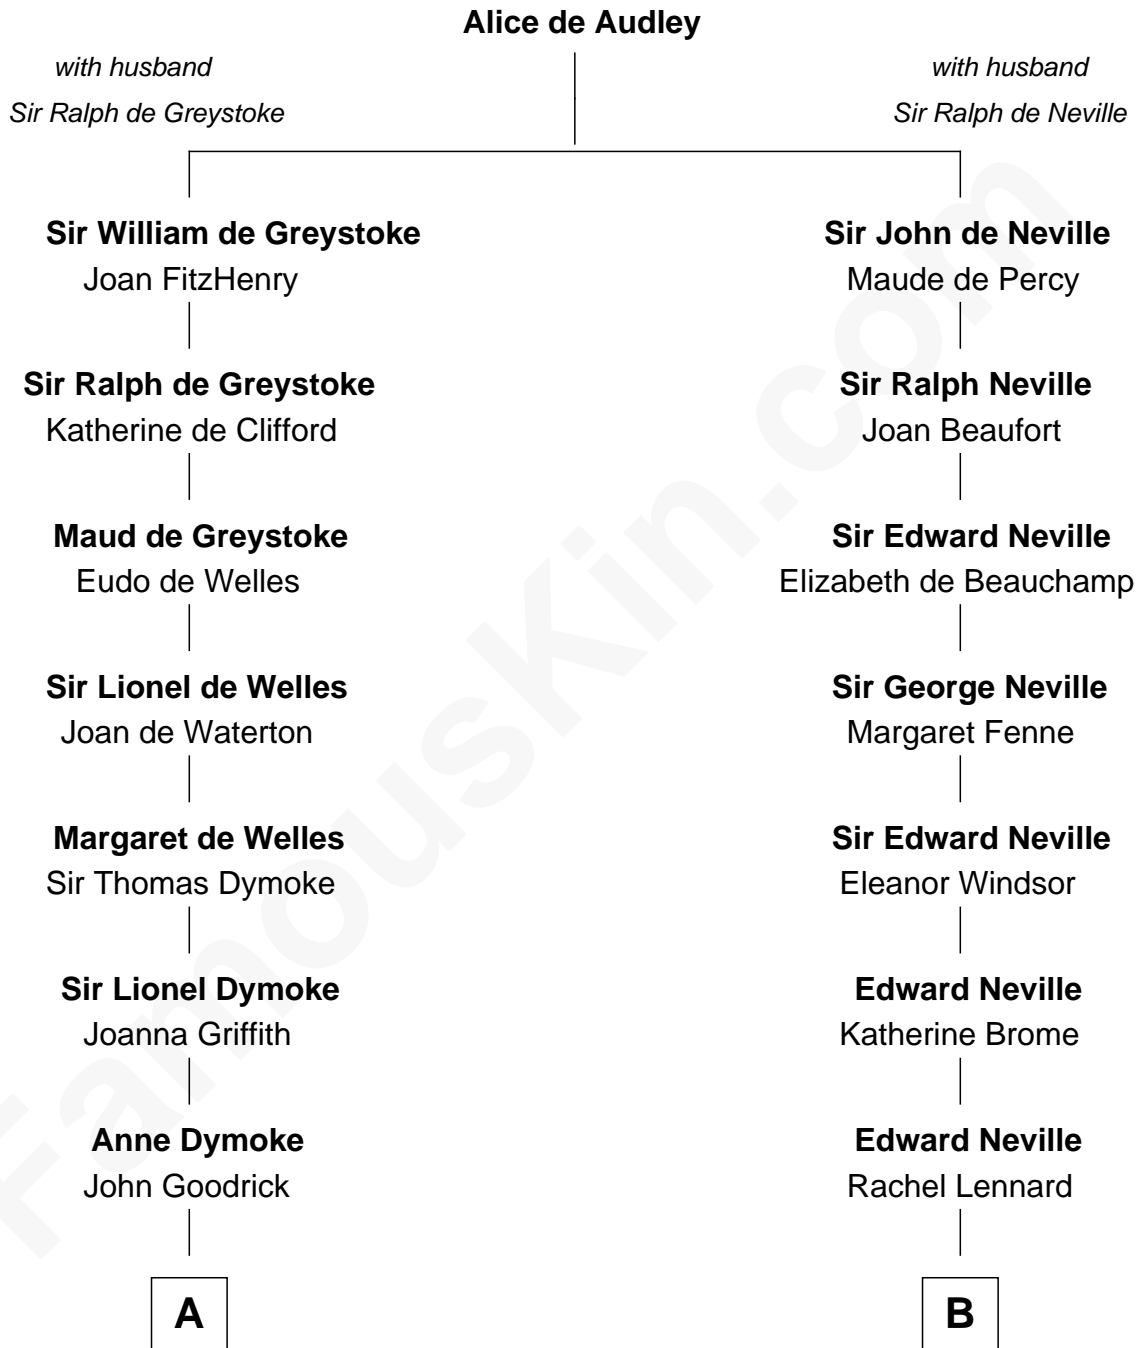

# FamousKin.com Relationship Chart of

**Dave Cowens**

*NBA Hall of Famer*

14th cousin 7 times removed of

**Lt. Gen. James Brudenell**

*Leader of the "Charge of the Light Brigade"*

**C**

—  
**Thomas Albert Atwood**

Priscilla Ann Kelly

—  
**Charles Albert Atwood**

Mina Sylvia Cundiff

—  
**Stanley True Atwood**

Dorothy Ann Ulrich

—  
**Ruth Ellen Atwood**

John Joseph Cowens

—  
**Dave Cowens**