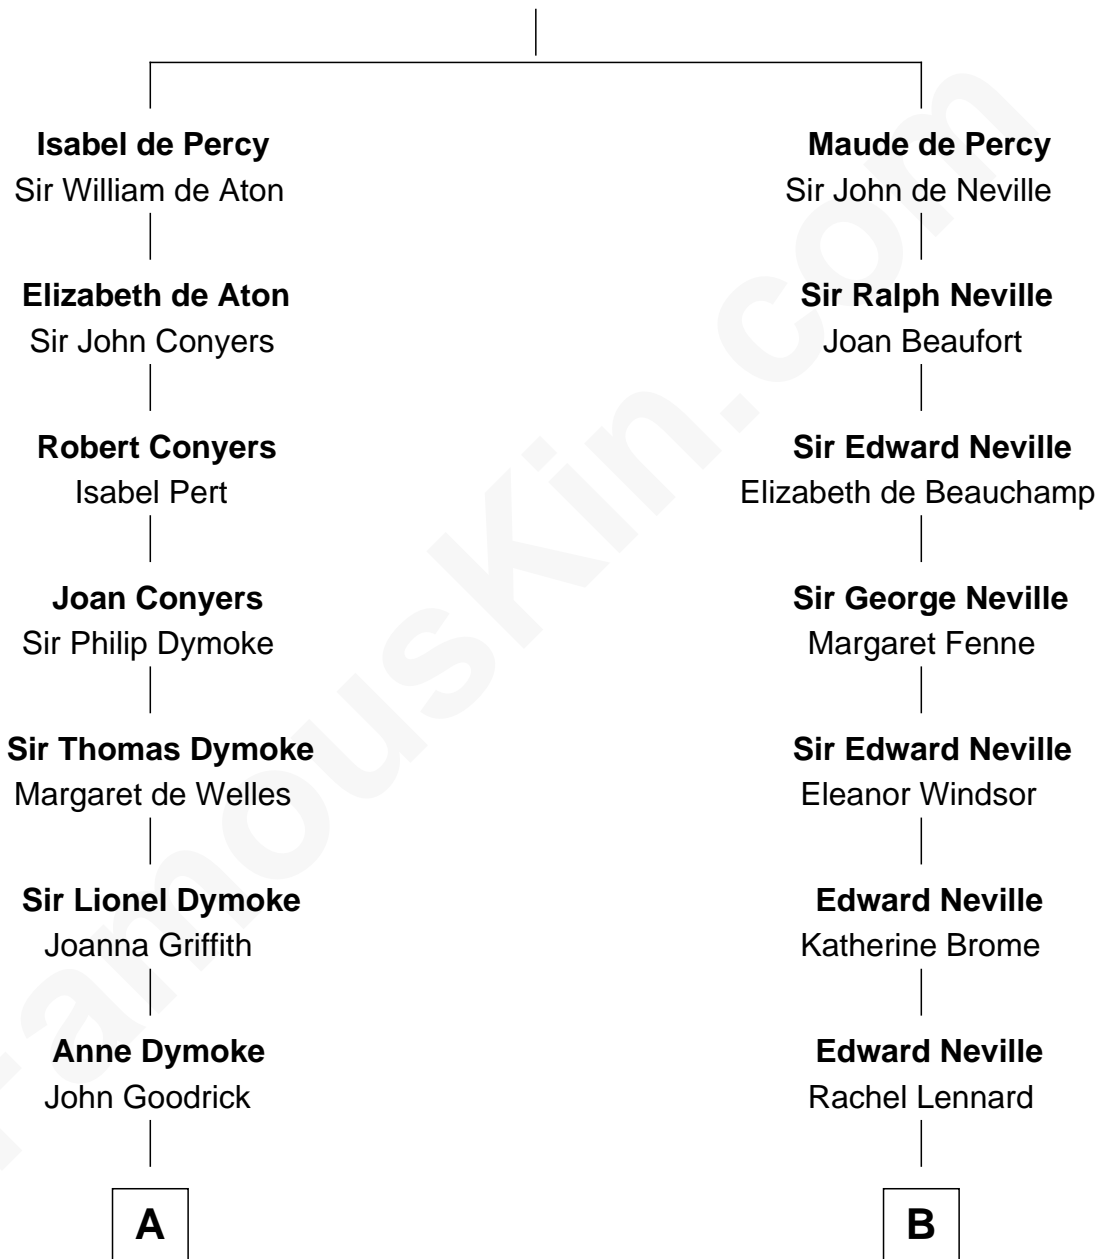

FamousKin.com Relationship Chart of

Dave Cowens

NBA Hall of Famer

14th cousin 7 times removed of

Lt. Gen. James Brudenell

Leader of the "Charge of the Light Brigade"

Sir Henry de Percy

Idoine de Clifford

C

Thomas Albert Atwood

Priscilla Ann Kelly

Charles Albert Atwood

Mina Sylvia Cundiff

Stanley True Atwood

Dorothy Ann Ulrich

Ruth Ellen Atwood