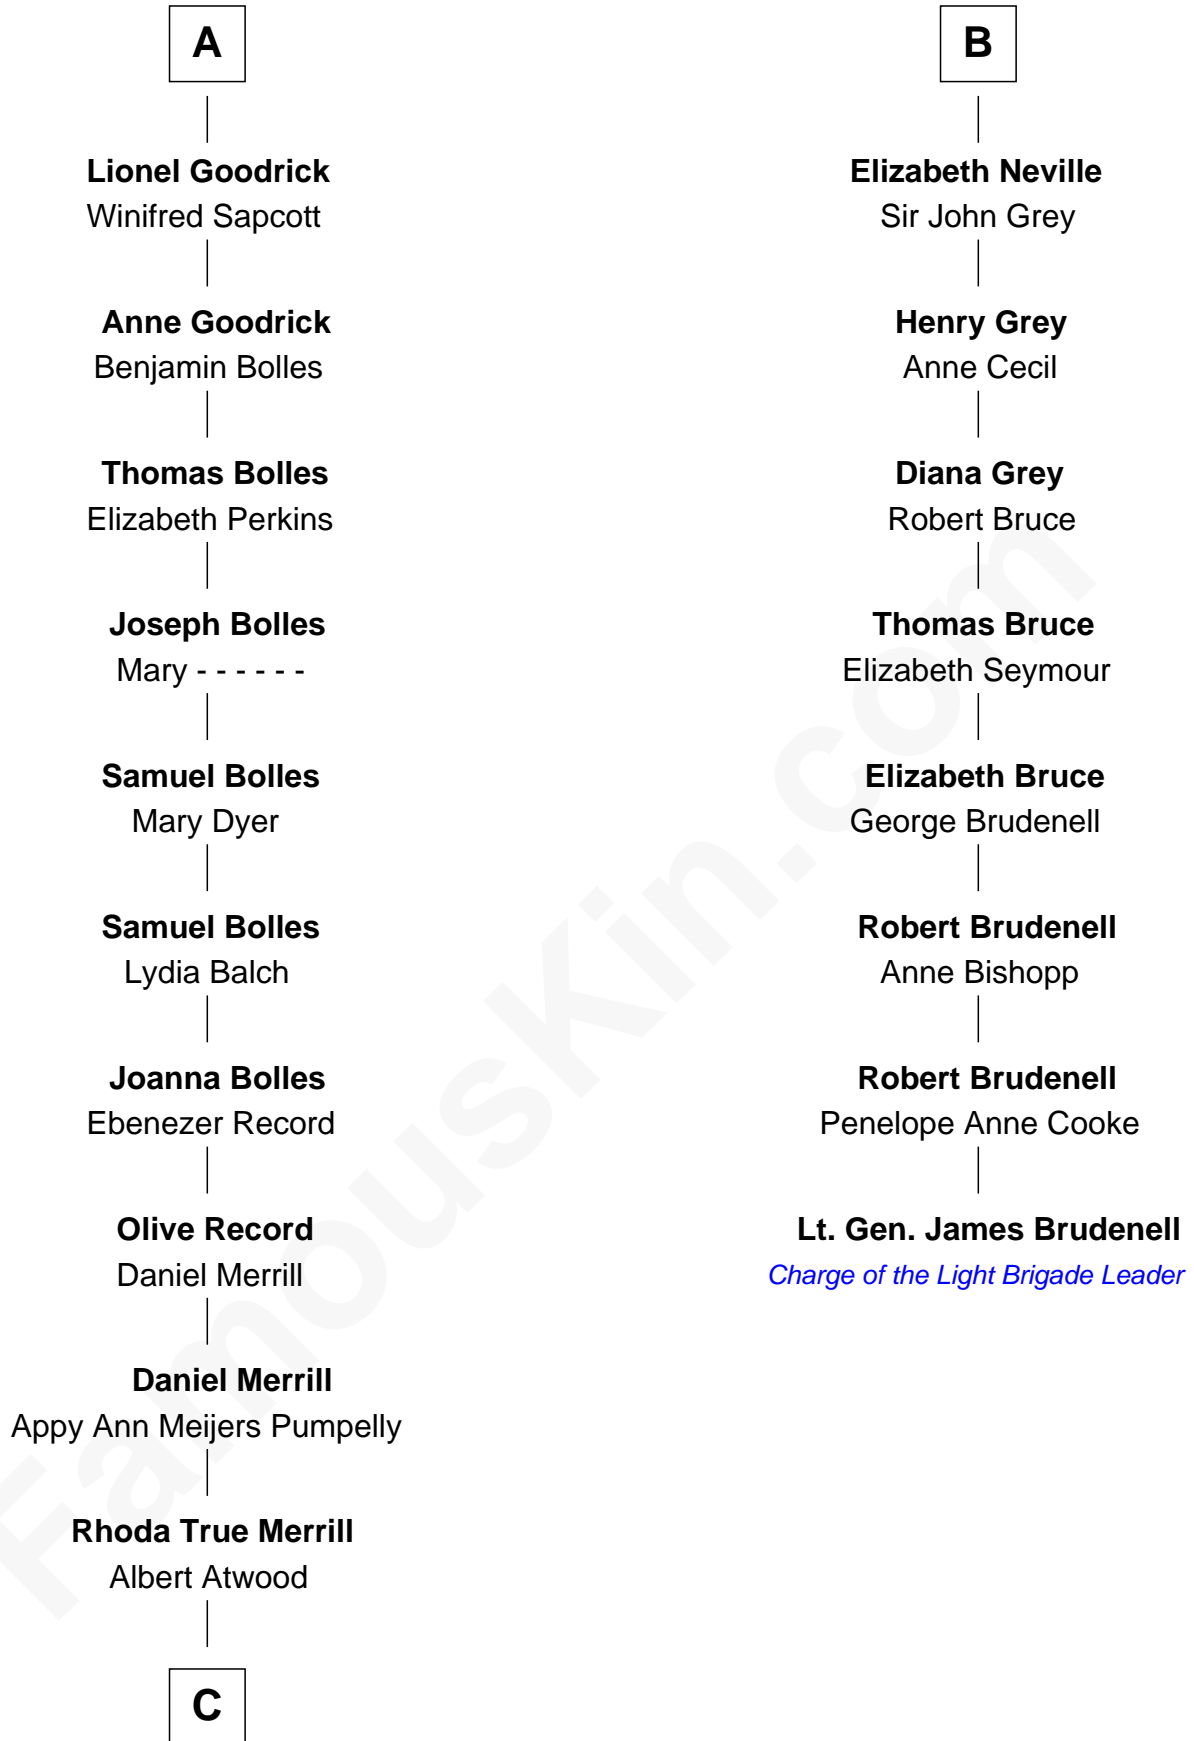

FamousKin.com Relationship Chart of

Dave Cowens

NBA Hall of Famer

14th cousin 7 times removed of

Lt. Gen. James Brudenell

Leader of the "Charge of the Light Brigade"

Sir Henry de Percy

Idoine de Clifford

C

Thomas Albert Atwood

Priscilla Ann Kelly

Charles Albert Atwood

Mina Sylvia Cundiff

Stanley True Atwood

Dorothy Ann Ulrich

Ruth Ellen Atwood