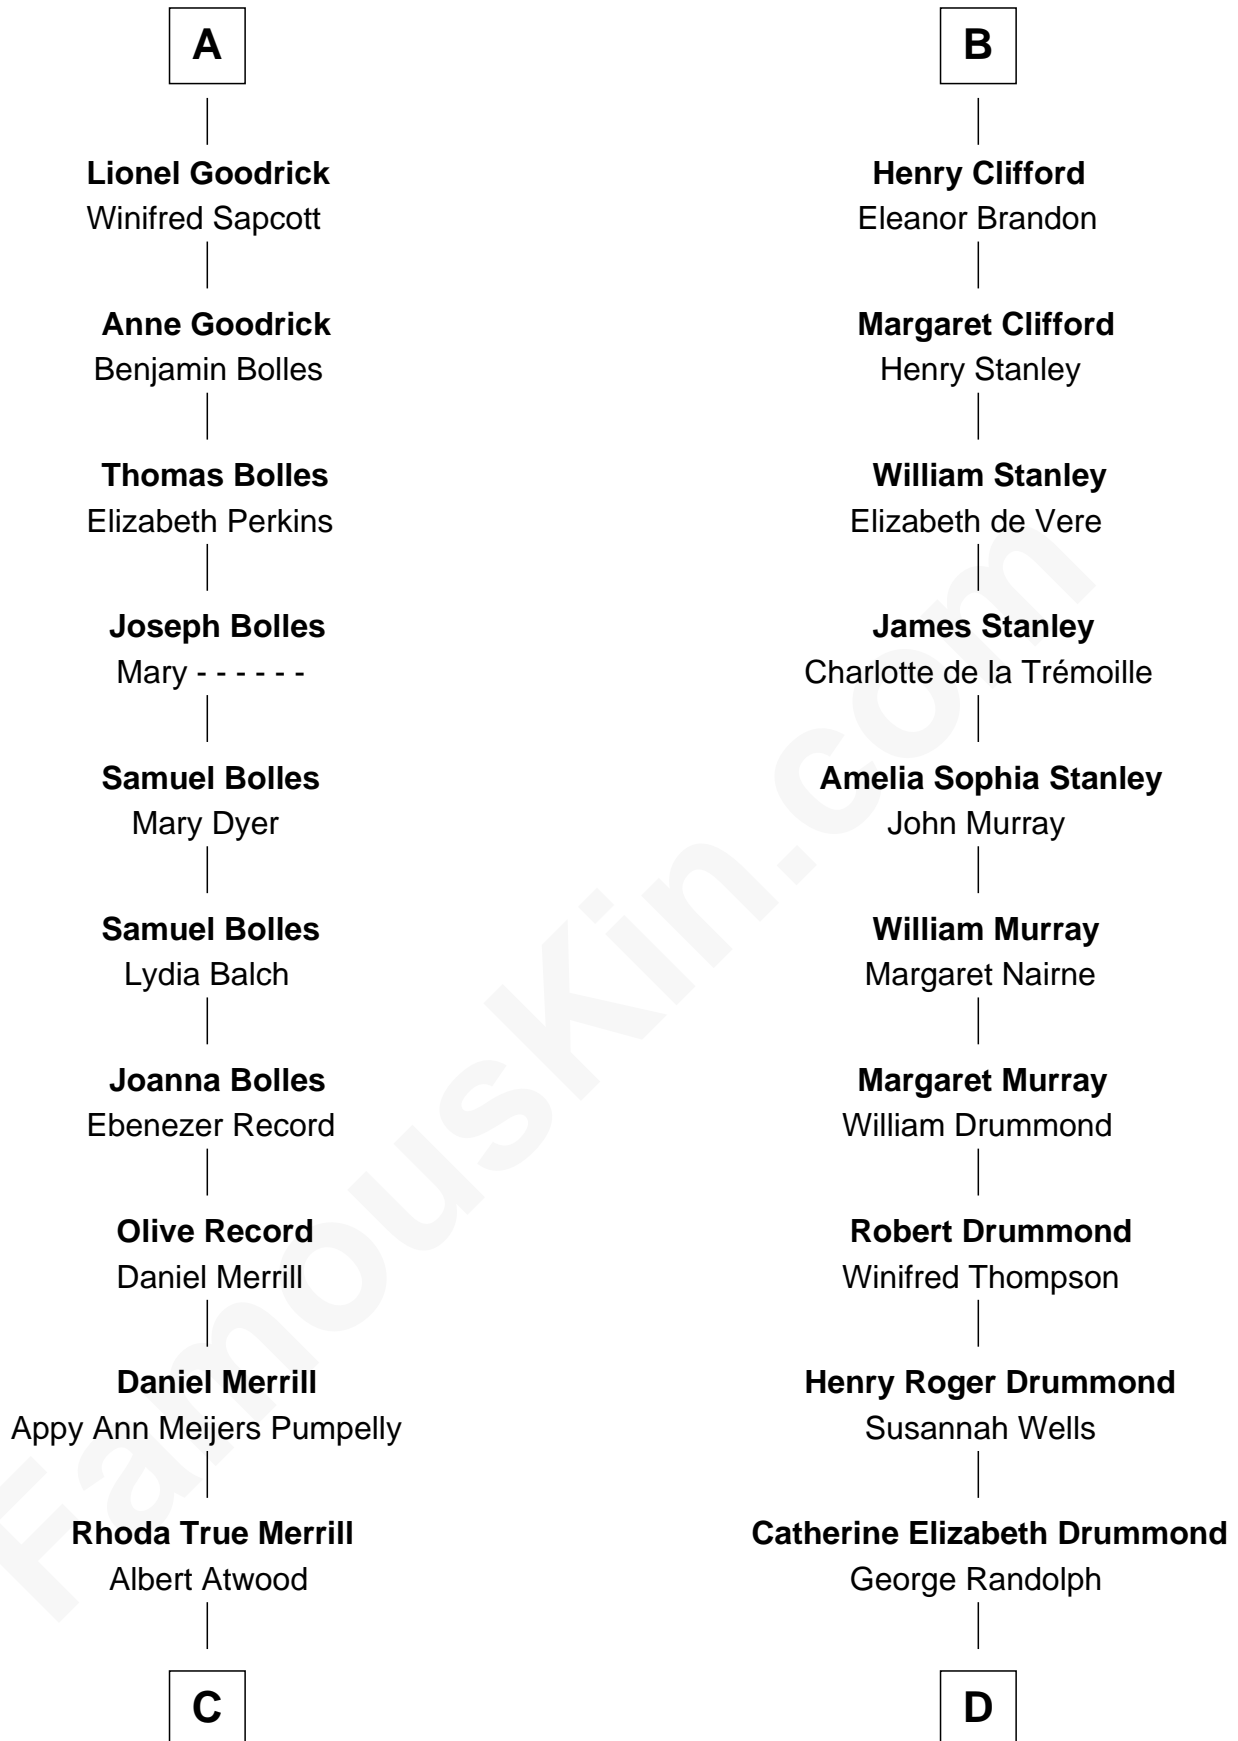

# FamousKin.com Relationship Chart of

**Dave Cowens**  
*NBA Hall of Famer*

21st cousin of

**Hugh Grant**  
*Movie Actor*

**Sir Thomas de Beauchamp**  
Katherine de Mortimer

**C**

**Thomas Albert Atwood**

Priscilla Ann Kelly