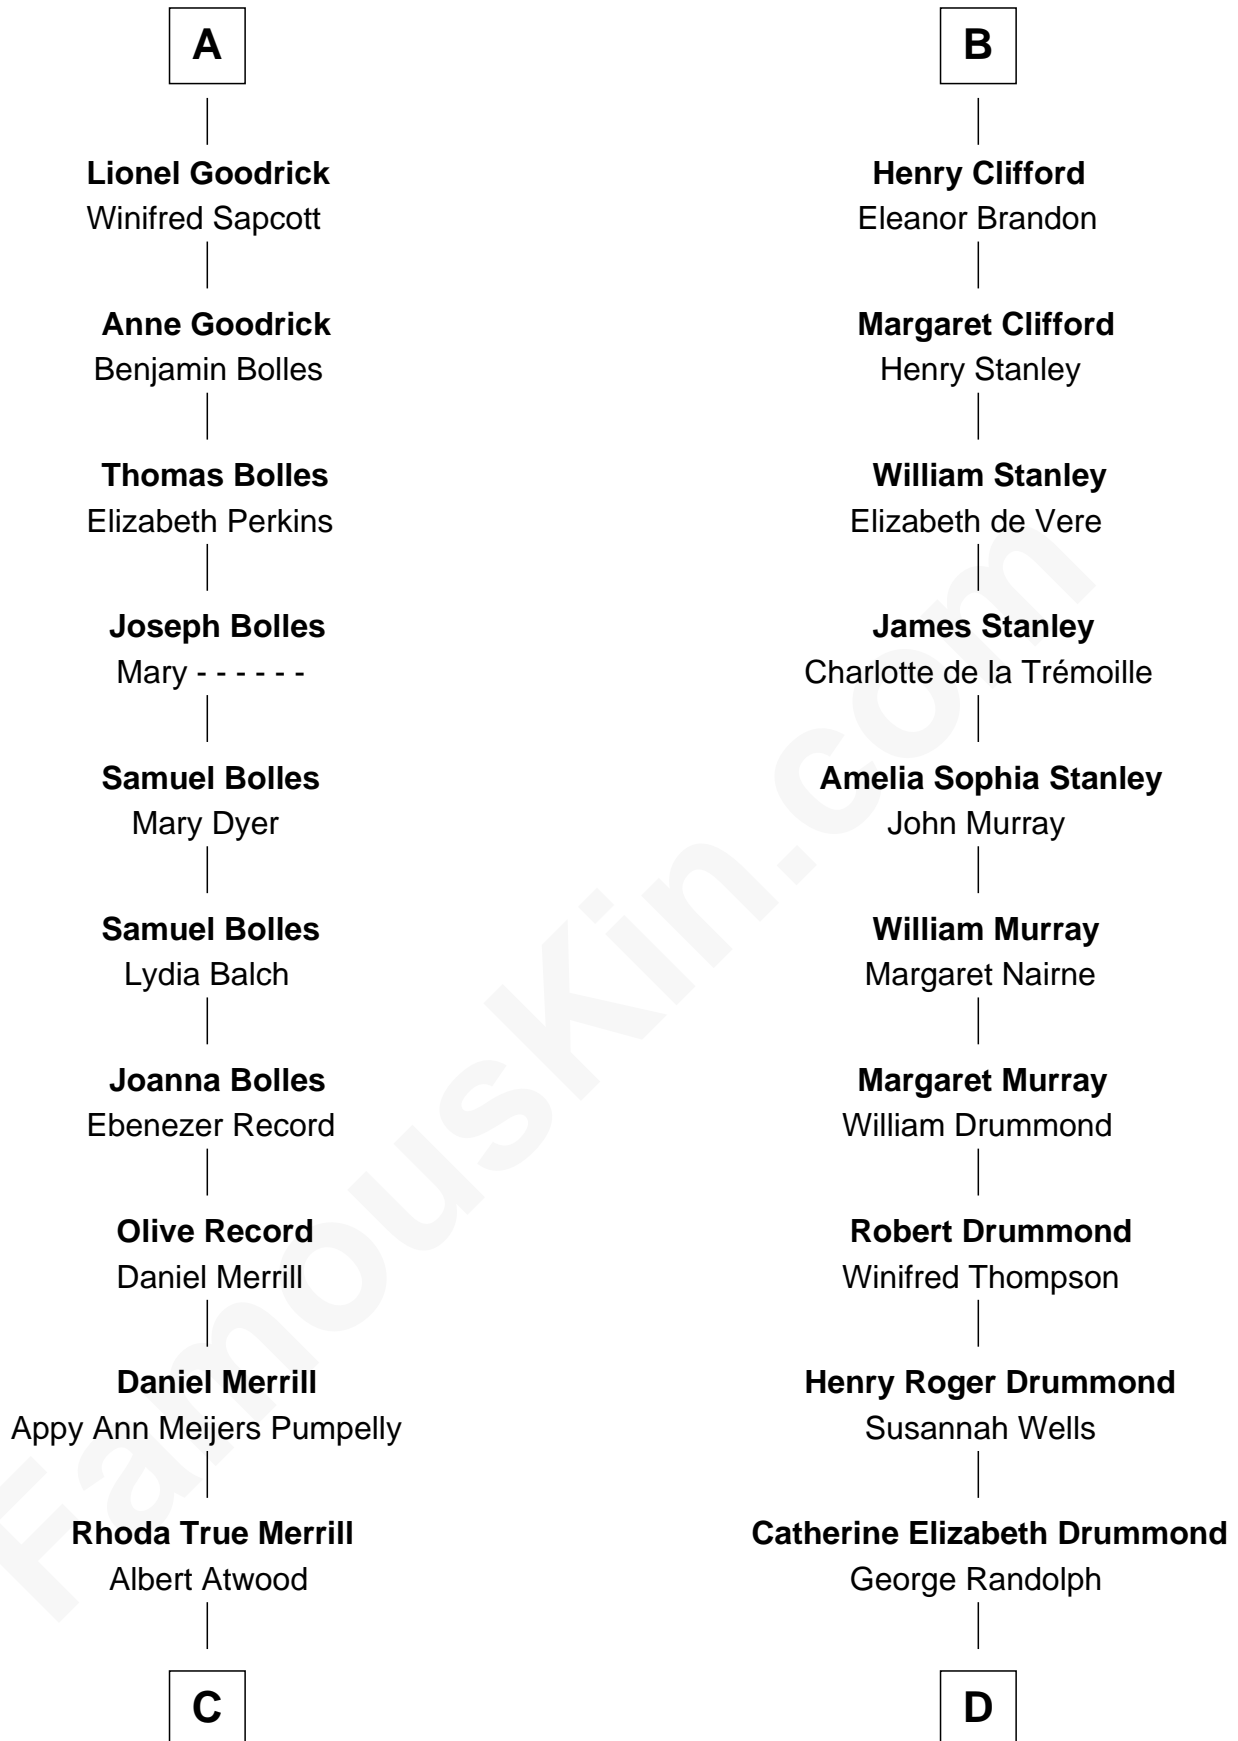

# FamousKin.com Relationship Chart of

**Dave Cowens**  
*NBA Hall of Famer*

21st cousin of

**Hugh Grant**  
*Movie Actor*

**C**

**Thomas Albert Atwood**

Priscilla Ann Kelly

**Charles Albert Atwood**