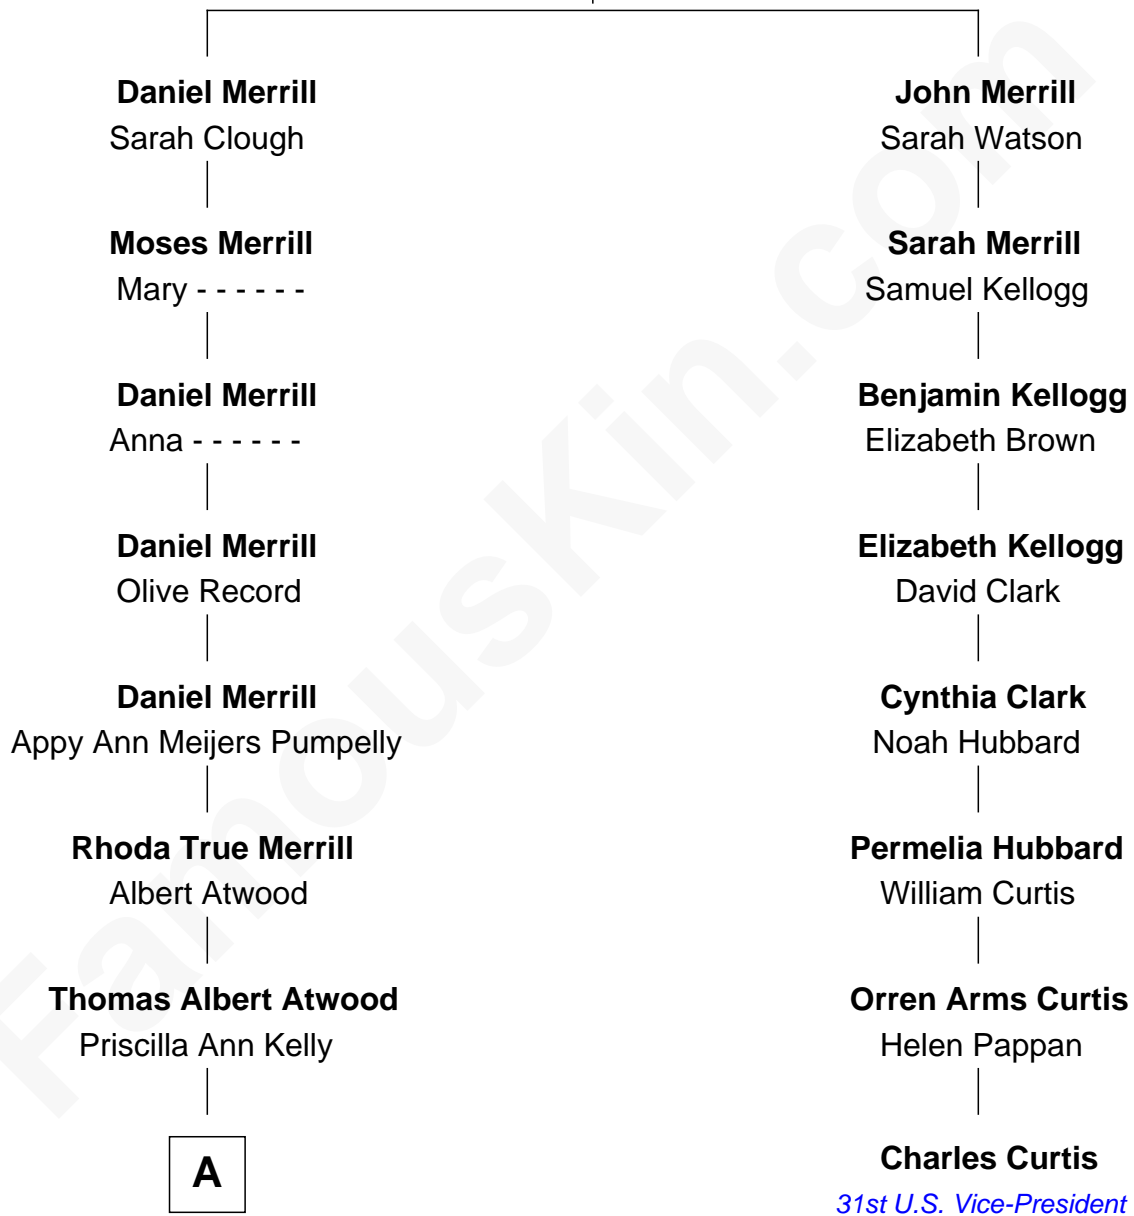

# FamousKin.com Relationship Chart of

**Dave Cowens**

*NBA Hall of Famer*

7th cousin 3 times removed of

**Charles Curtis**

*31st U.S. Vice-President*

**Nathaniel Merrill**

Susanna - - - - -

**A**

**Charles Curtis**  
*31st U.S. Vice-President*

**A**

—  
**Charles Albert Atwood**

Mina Sylvia Cundiff

—  
**Stanley True Atwood**

Dorothy Ann Ulrich

—  
**Ruth Ellen Atwood**