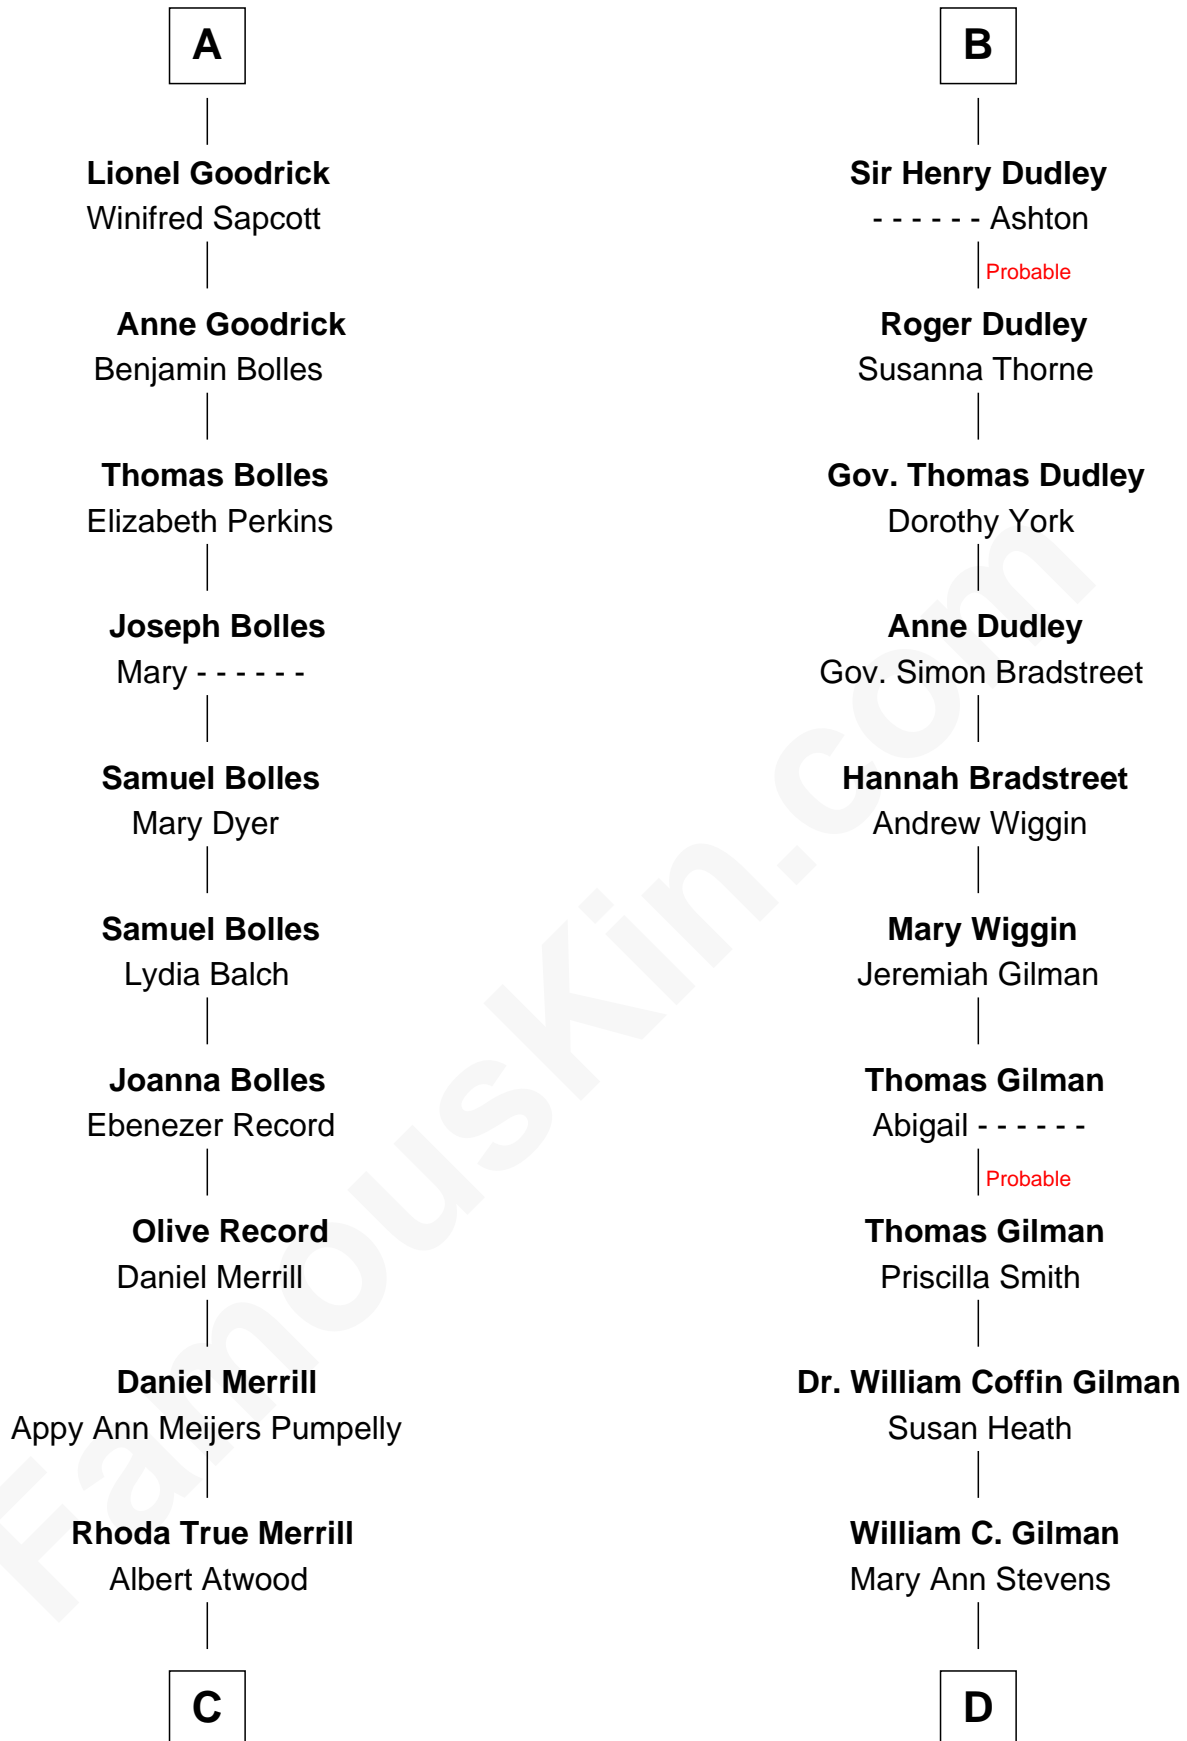

FamousKin.com Relationship Chart of

Dave Cowens

NBA Hall of Famer

20th cousin 1 time removed of

George Hamilton

TV and Movie Actor

Sir William de Ros
Margery de Badlesmere

C

Thomas Albert Atwood

Priscilla Ann Kelly

Charles Albert Atwood

Mina Sylvia Cundiff

Stanley True Atwood

Dorothy Ann Ulrich

Ruth Ellen Atwood

John Joseph Cowens