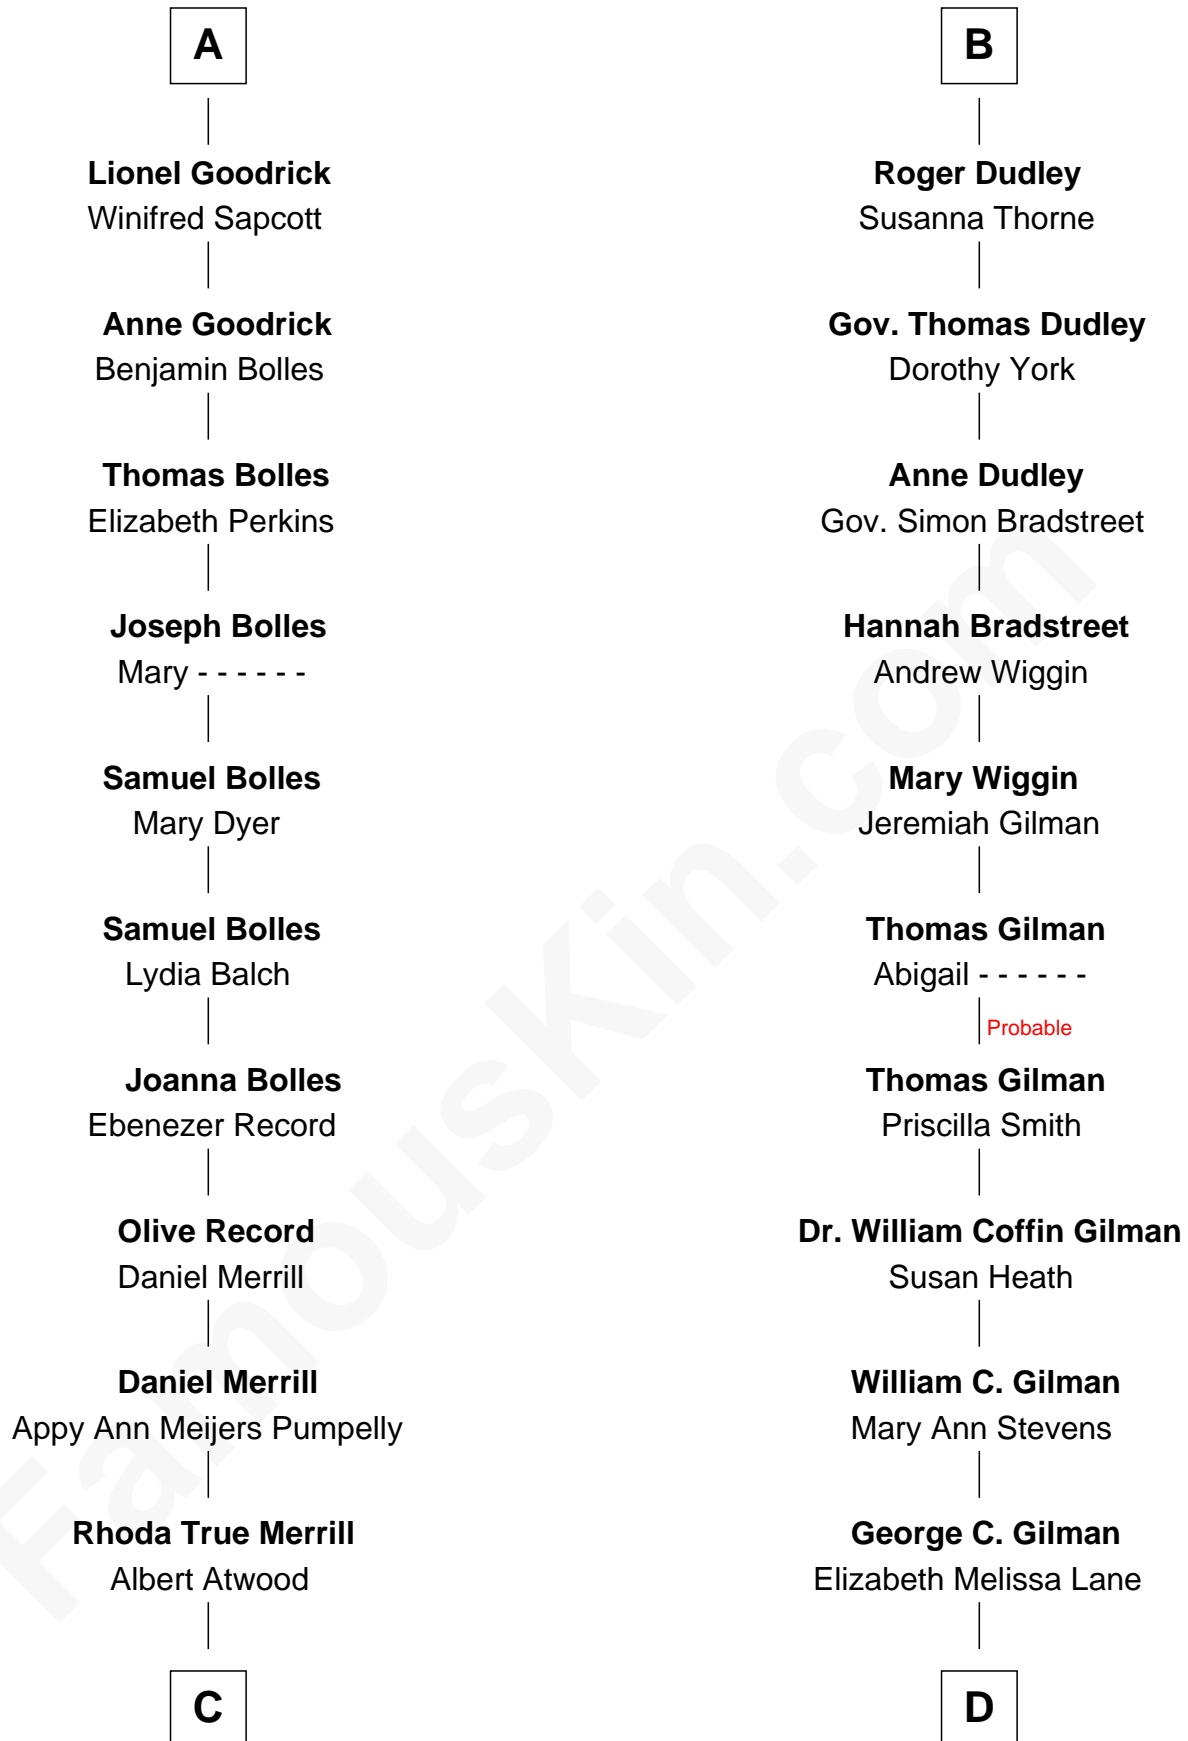

FamousKin.com Relationship Chart of

Dave Cowens

NBA Hall of Famer

19th cousin 2 times removed of

George Hamilton

TV and Movie Actor

Sir Henry de Percy

Idoine de Clifford

C

Thomas Albert Atwood

Priscilla Ann Kelly

Charles Albert Atwood

Mina Sylvia Cundiff

Stanley True Atwood

Dorothy Ann Ulrich

Ruth Ellen Atwood