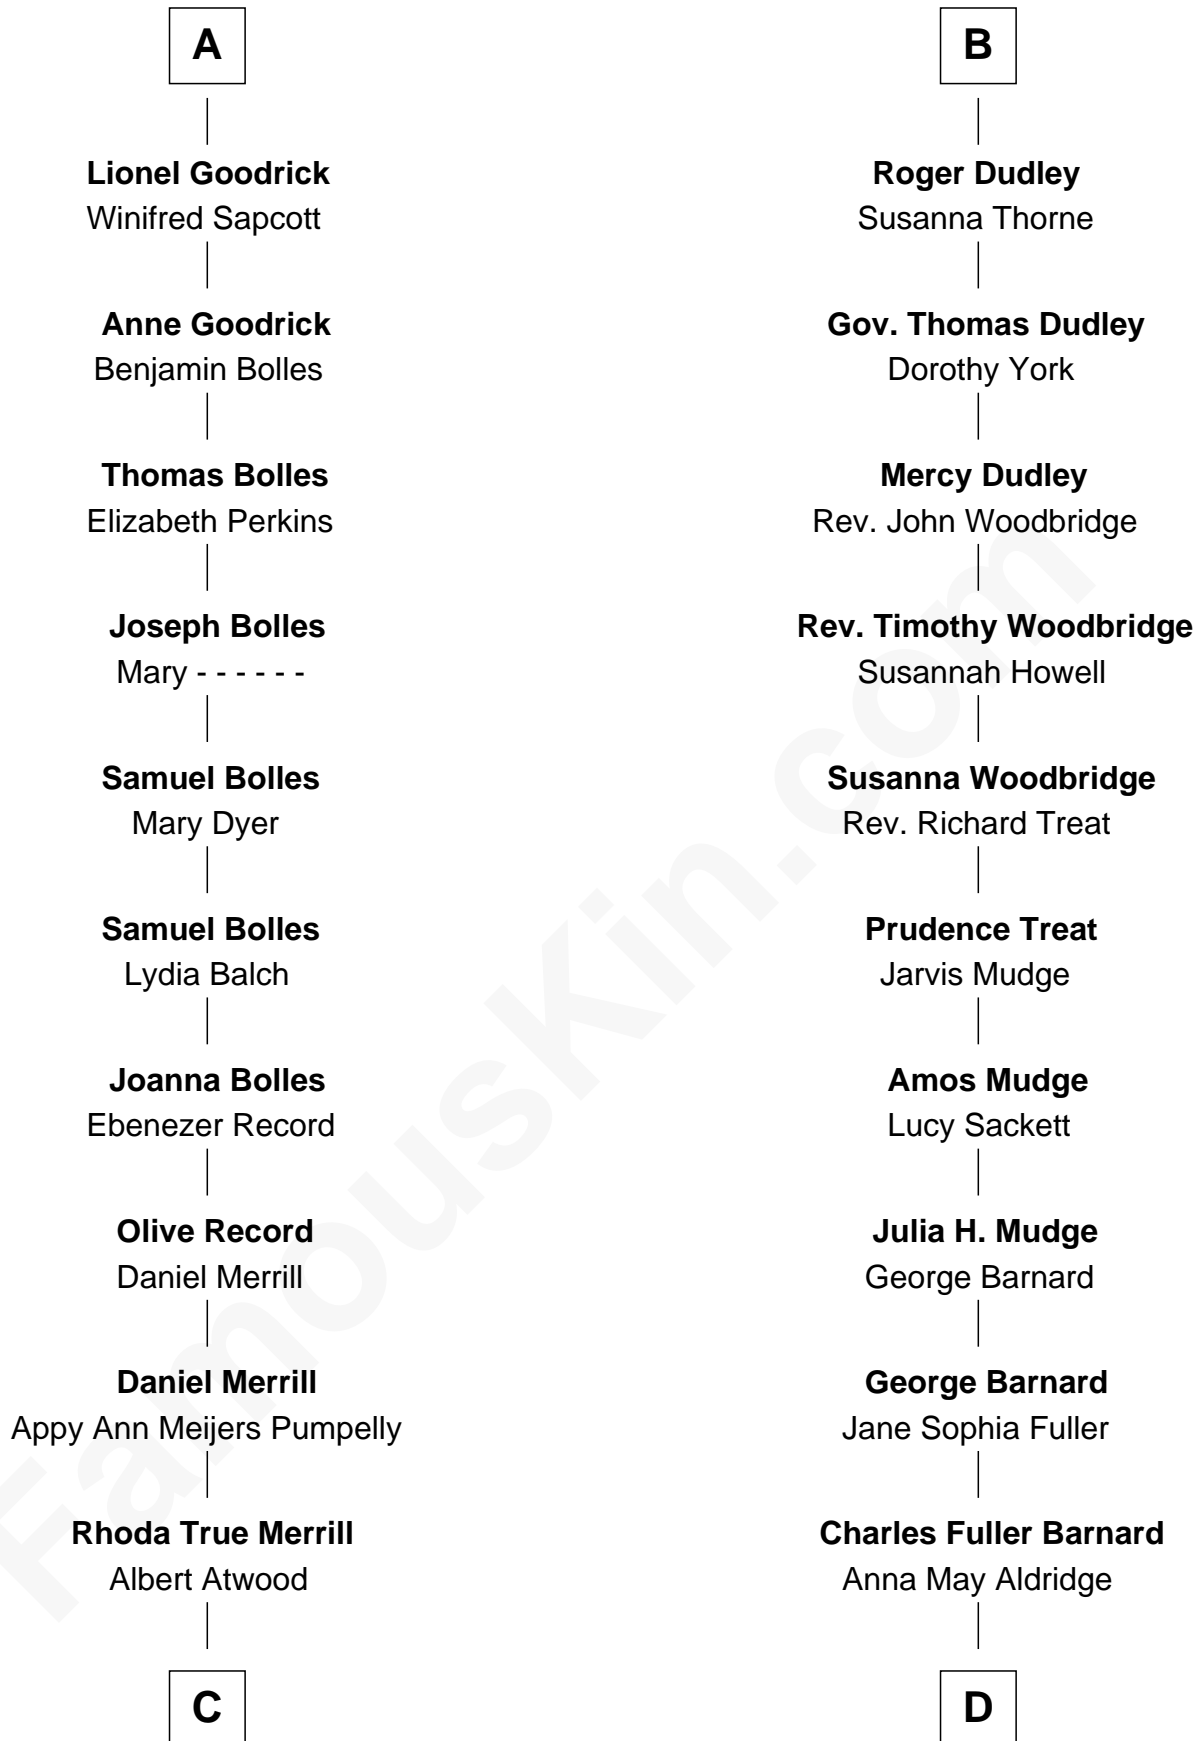

FamousKin.com Relationship Chart of

Dave Cowens

NBA Hall of Famer

18th cousin 3 times removed of

Dick Clark

Radio and TV Host

C

Thomas Albert Atwood