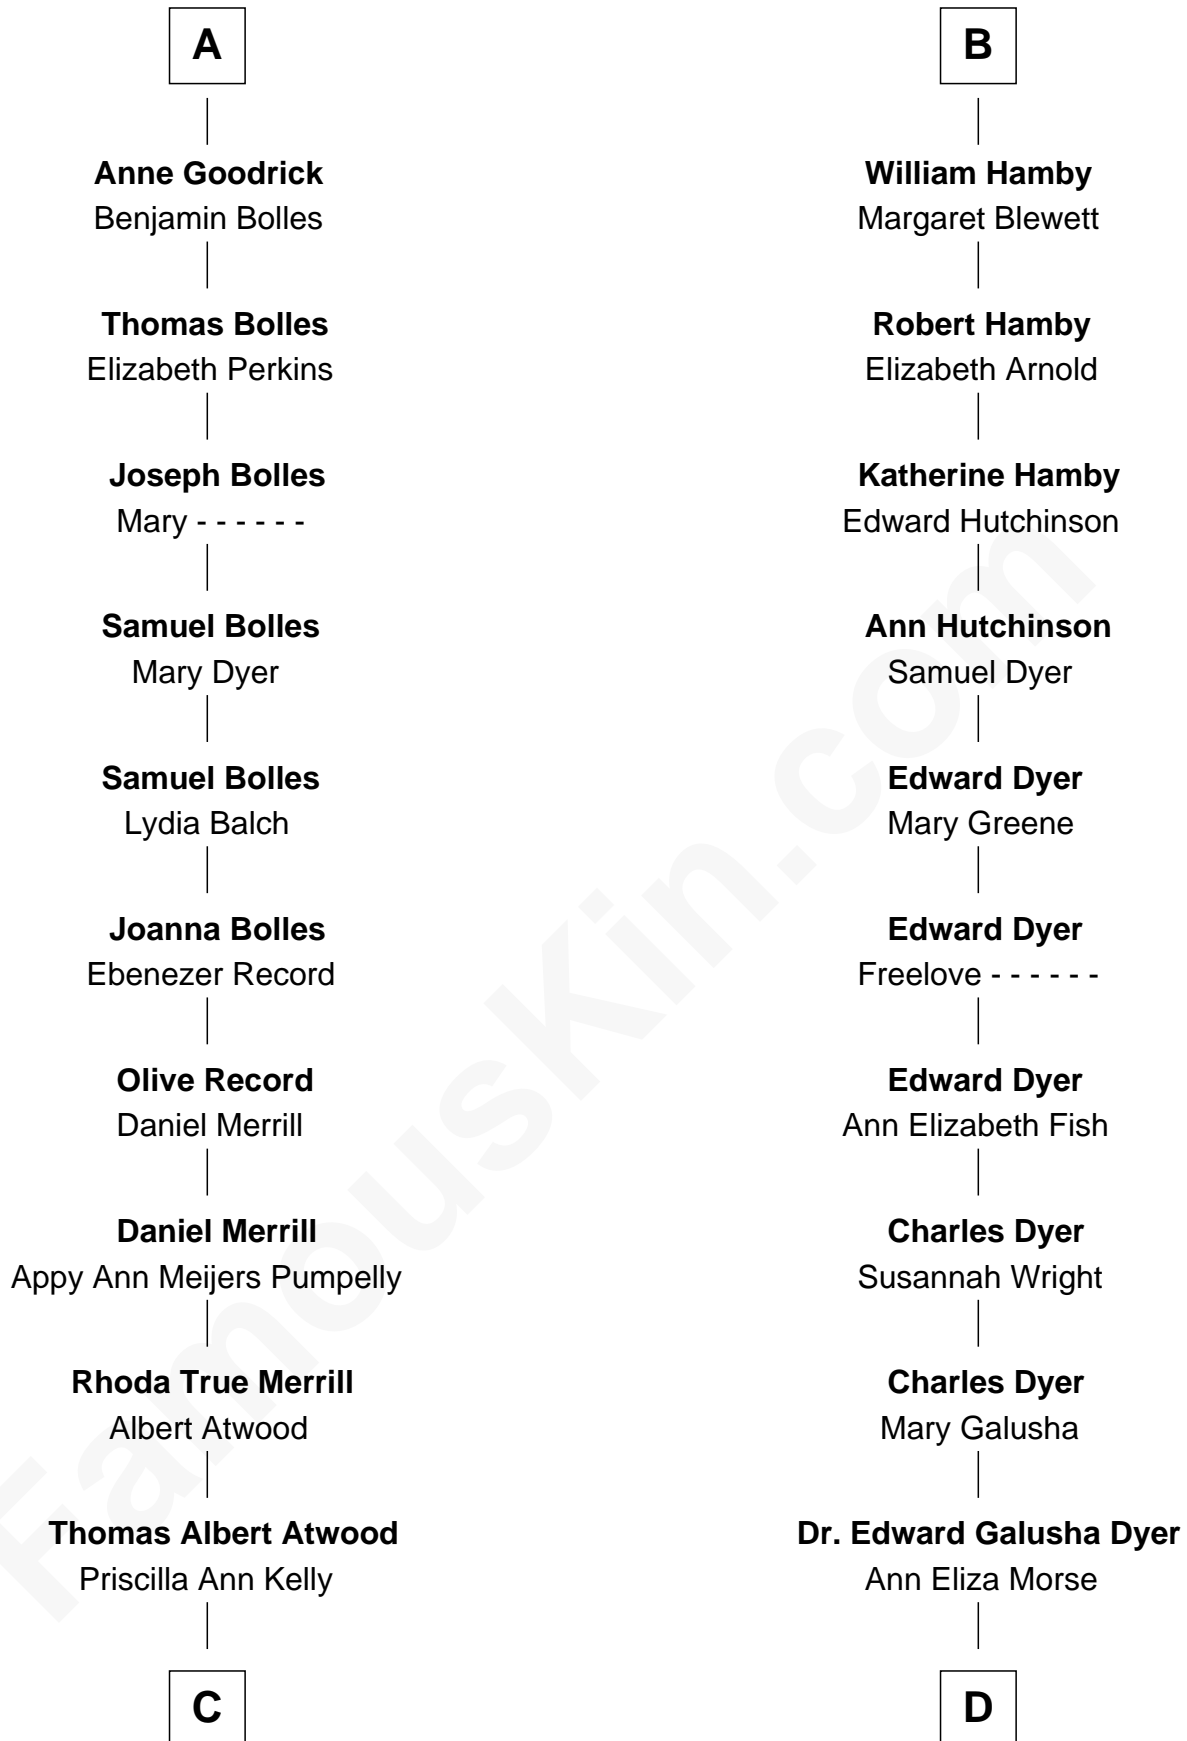

# FamousKin.com Relationship Chart of

**Dave Cowens**

*NBA Hall of Famer*

20th cousin 1 time removed of

**Elisabeth Shue**

*TV and Movie Actress*

**John de Welles**

Maud de Roos

**John de Welles**  
Eleanor de Mowbray

**Eudo de Welles**  
Maud de Greystoke

**Sir Lionel de Welles**  
Joan de Waterton

**Margaret de Welles**  
Sir Thomas Dymoke

**Sir Lionel Dymoke**  
Joanna Griffith

**Anne Dymoke**  
John Goodrick

**Lionel Goodrick**  
Winifred Sappcott

**A**

**Margery de Welles**  
Stephen le Scrope

**Maude le Scrope**  
Sir Baldwin Freville

**Margaret Freville**  
Sir Hugh Willoughby

**Margery Willoughby**  
Sir Godfrey Hilton

**Elizabeth Hilton**  
Richard Thimbleby

**Anne Thimbleby**  
John Booth

**Eleanor Booth**  
Edward Hamby

**B**

**C**

**Charles Albert Atwood**

Mina Sylvia Cundiff