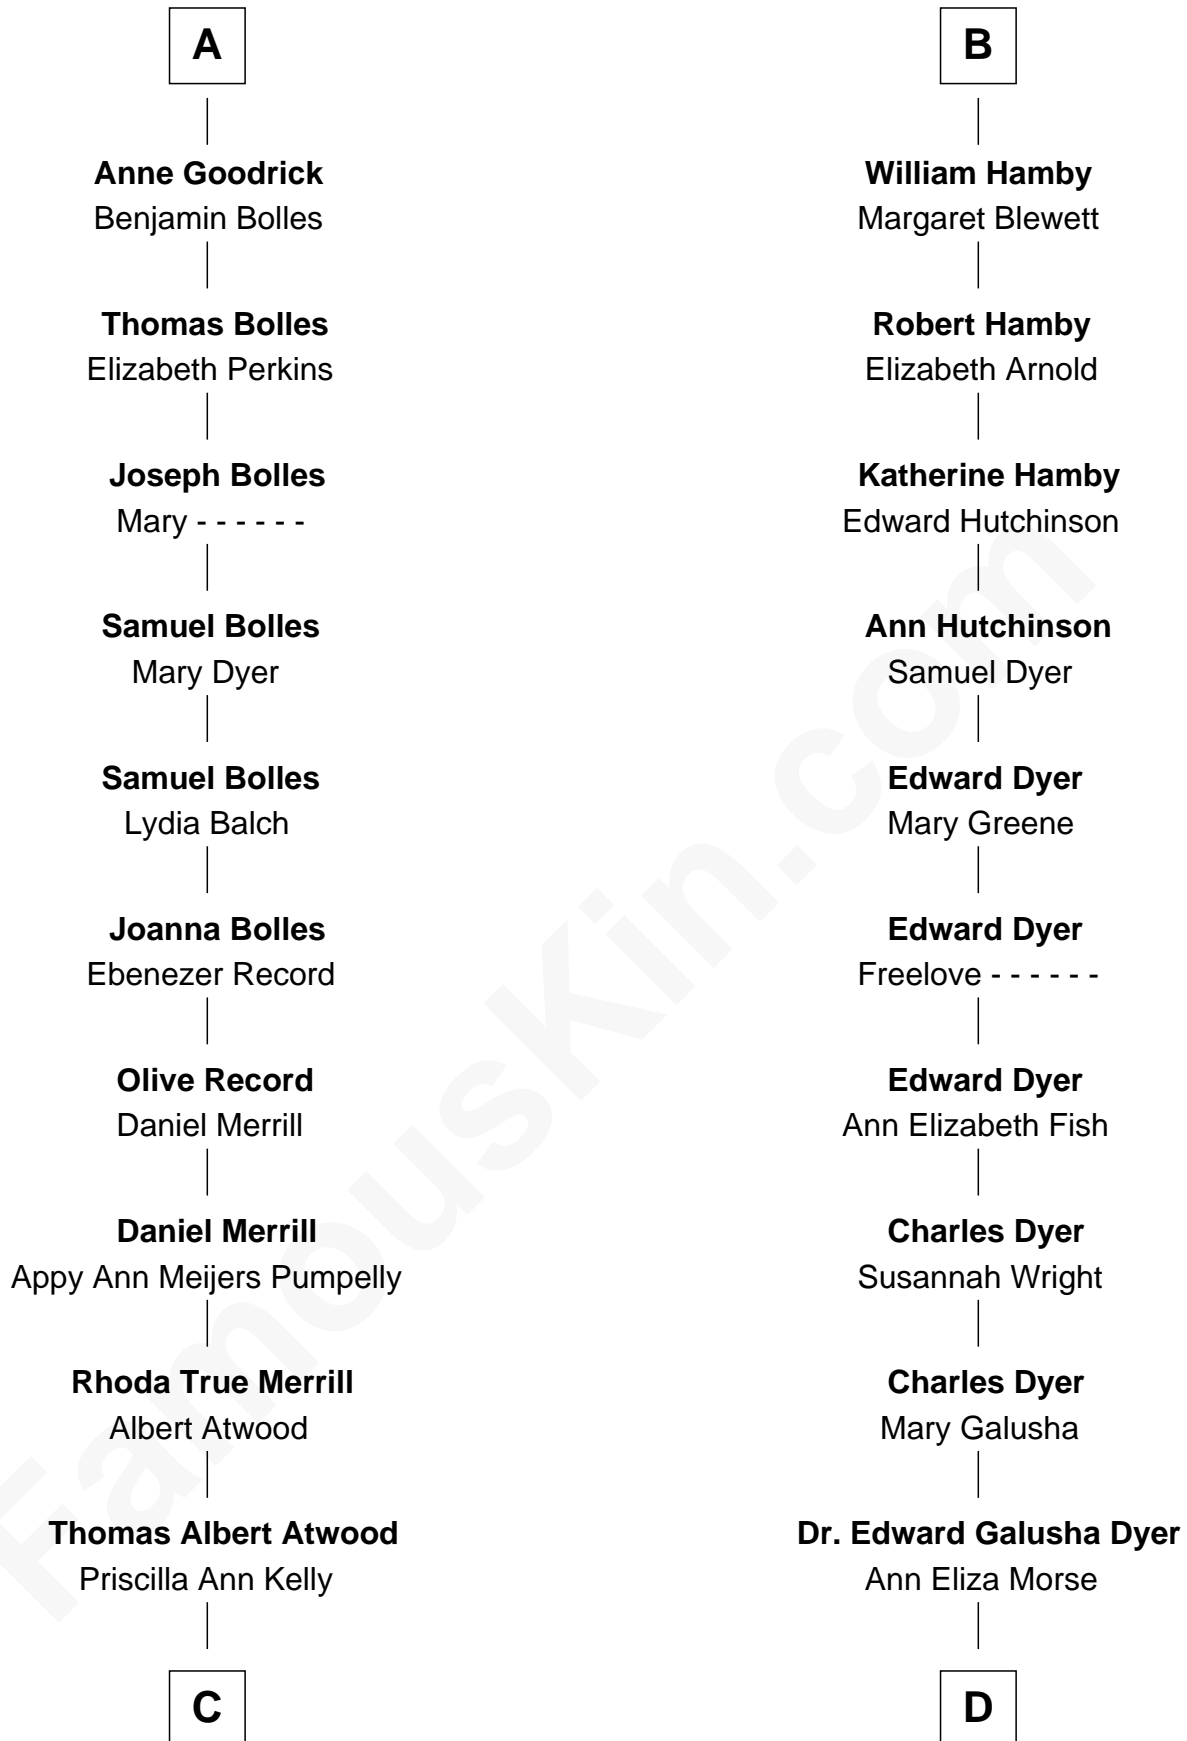

FamousKin.com Relationship Chart of

Dave Cowens

NBA Hall of Famer

20th cousin 1 time removed of

Andrew Shue

TV Actor

John de Welles

Maud de Roos

John de Welles
Eleanor de Mowbray

Eudo de Welles
Maud de Greystoke

Sir Lionel de Welles
Joan de Waterton

Margaret de Welles
Sir Thomas Dymoke

Sir Lionel Dymoke
Joanna Griffith

Anne Dymoke
John Goodrick

Lionel Goodrick
Winifred Sappcott

A

Margery de Welles
Stephen le Scrope

Maude le Scrope
Sir Baldwin Freville

Margaret Freville
Sir Hugh Willoughby

Margery Willoughby
Sir Godfrey Hilton

Elizabeth Hilton
Richard Thimbleby

Anne Thimbleby
John Booth

Eleanor Booth
Edward Hamby

B

C

Charles Albert Atwood

Mina Sylvia Cundiff

Stanley True Atwood

Dorothy Ann Ulrich

Ruth Ellen Atwood