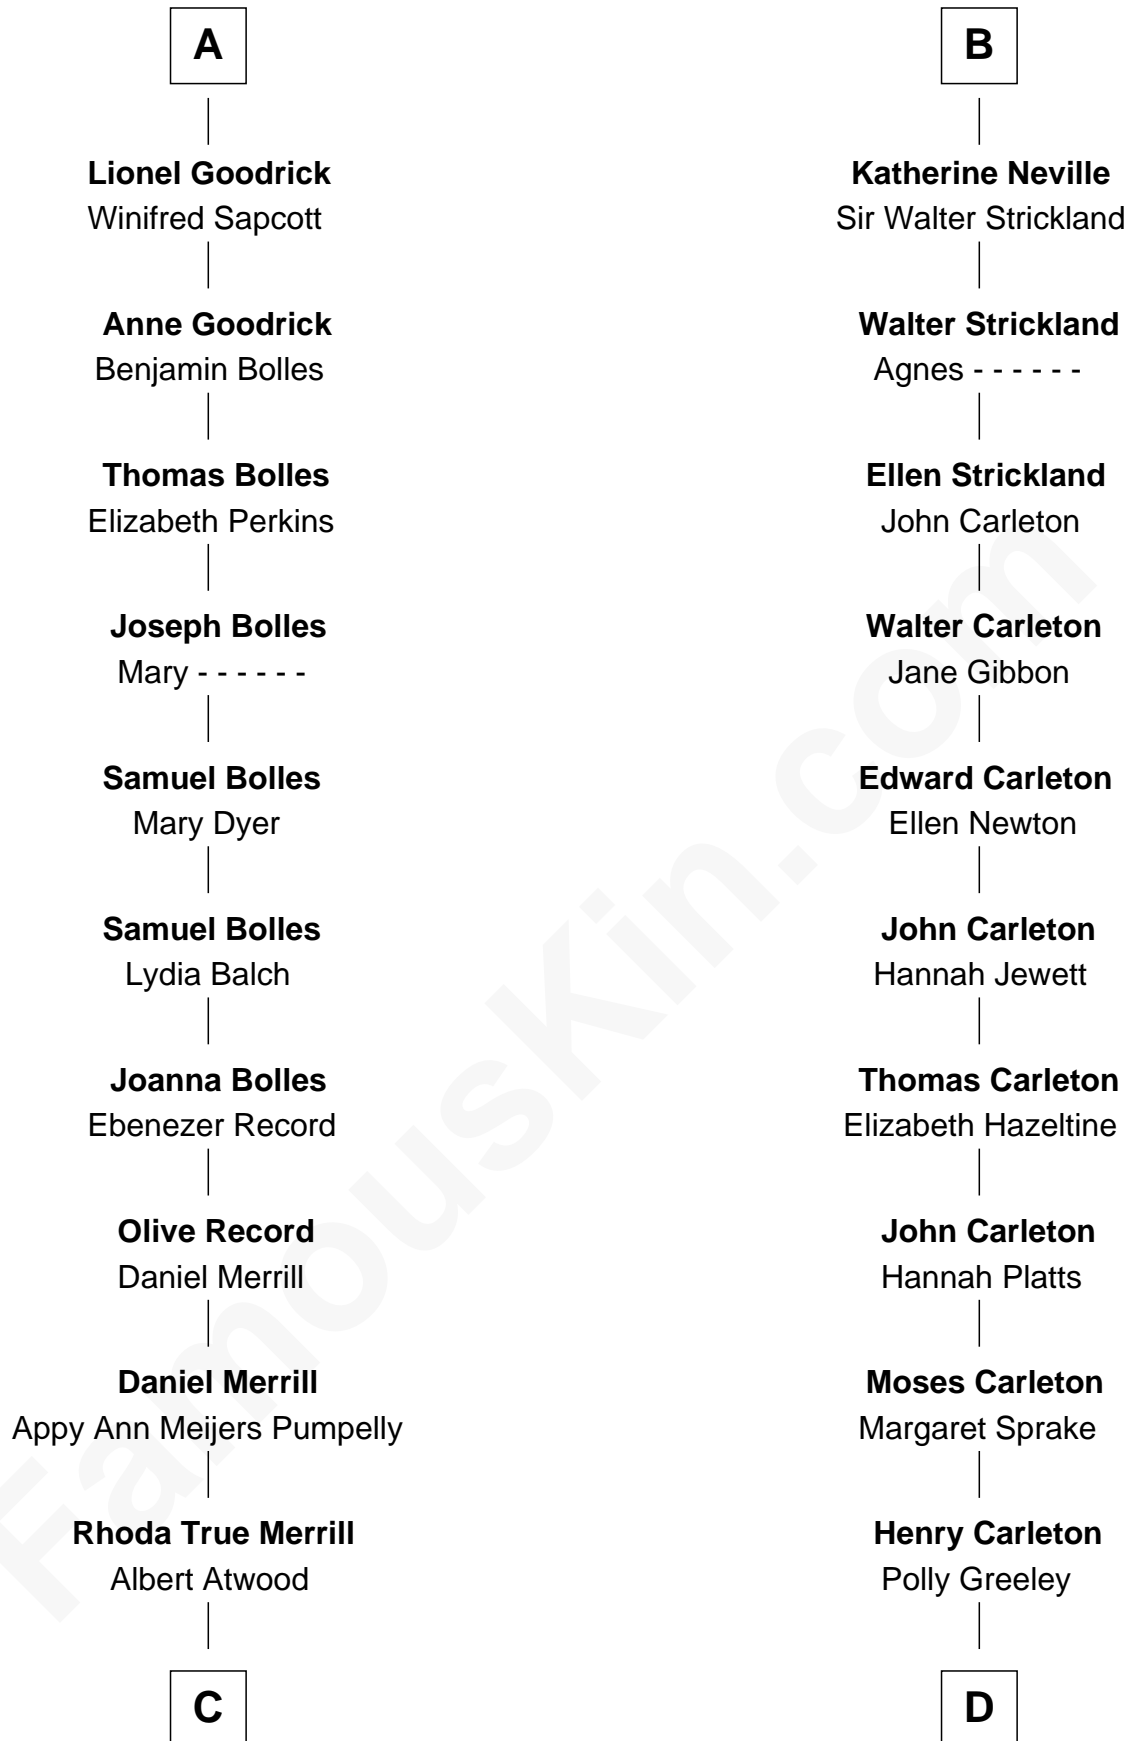

# FamousKin.com Relationship Chart of

**Dave Cowens**

*NBA Hall of Famer*

18th cousin 3 times removed of

**Charles A. Pillsbury**

*Co-Founder of C.A. Pillsbury Co.*

**Sir Thomas de Beauchamp**

Katherine de Mortimer

**C**

**Thomas Albert Atwood**

Priscilla Ann Kelly

**Charles Albert Atwood**

Mina Sylvia Cundiff

**Stanley True Atwood**

Dorothy Ann Ulrich

**Ruth Ellen Atwood**