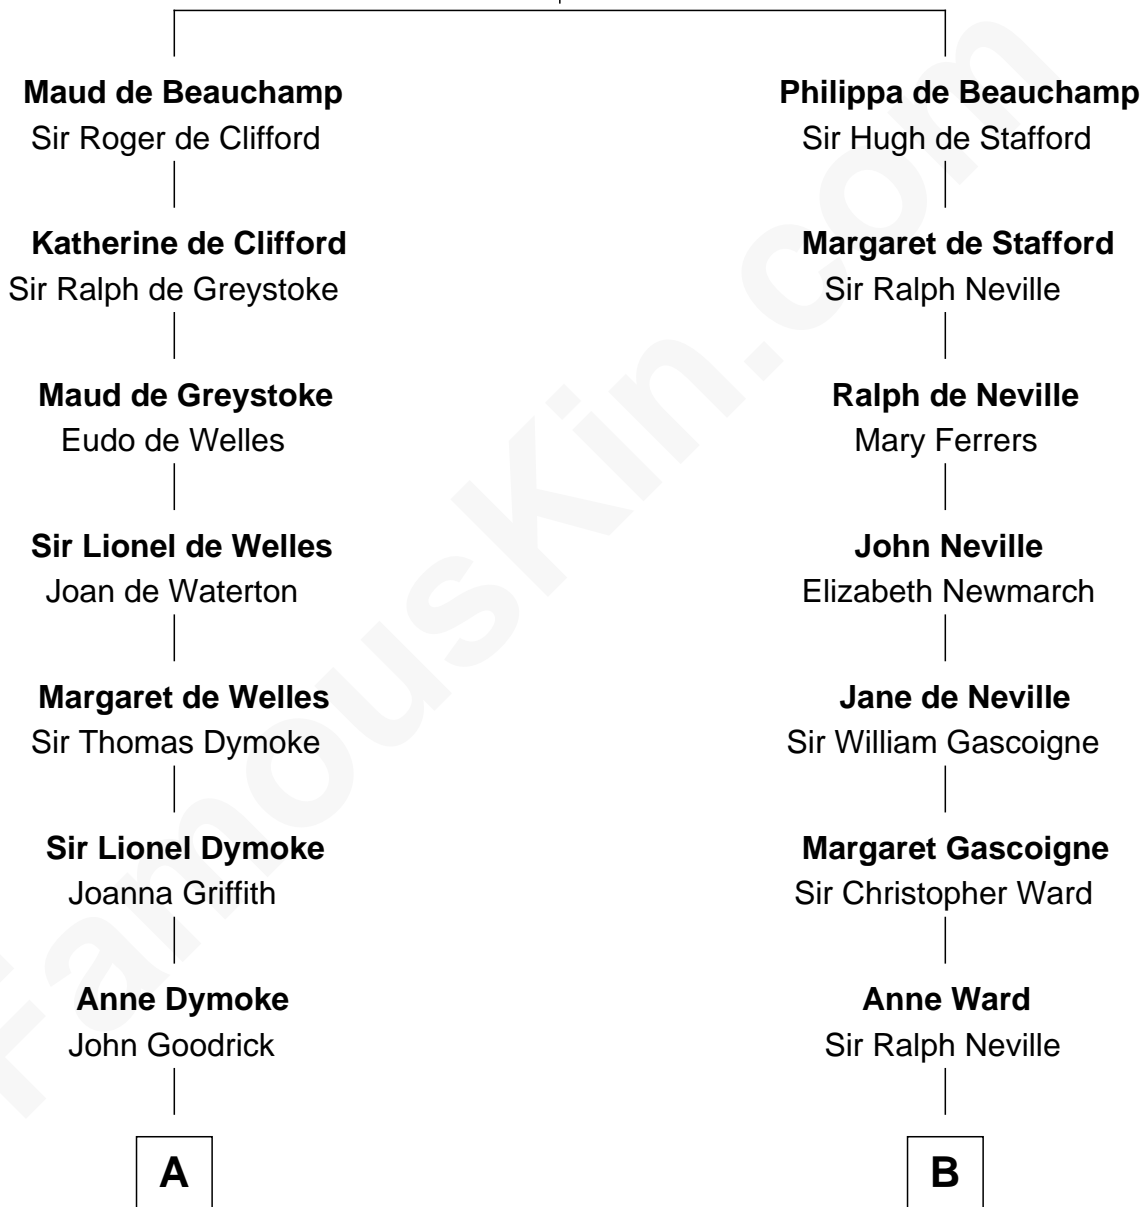

# FamousKin.com Relationship Chart of

**Dave Cowens**

*NBA Hall of Famer*

18th cousin 3 times removed of

**Charles A. Pillsbury**

*Co-Founder of C.A. Pillsbury Co.*

**Sir Thomas de Beauchamp**

Katherine de Mortimer

**C**

**Thomas Albert Atwood**

Priscilla Ann Kelly

**Charles Albert Atwood**

Mina Sylvia Cundiff

**Stanley True Atwood**

Dorothy Ann Ulrich

**Ruth Ellen Atwood**