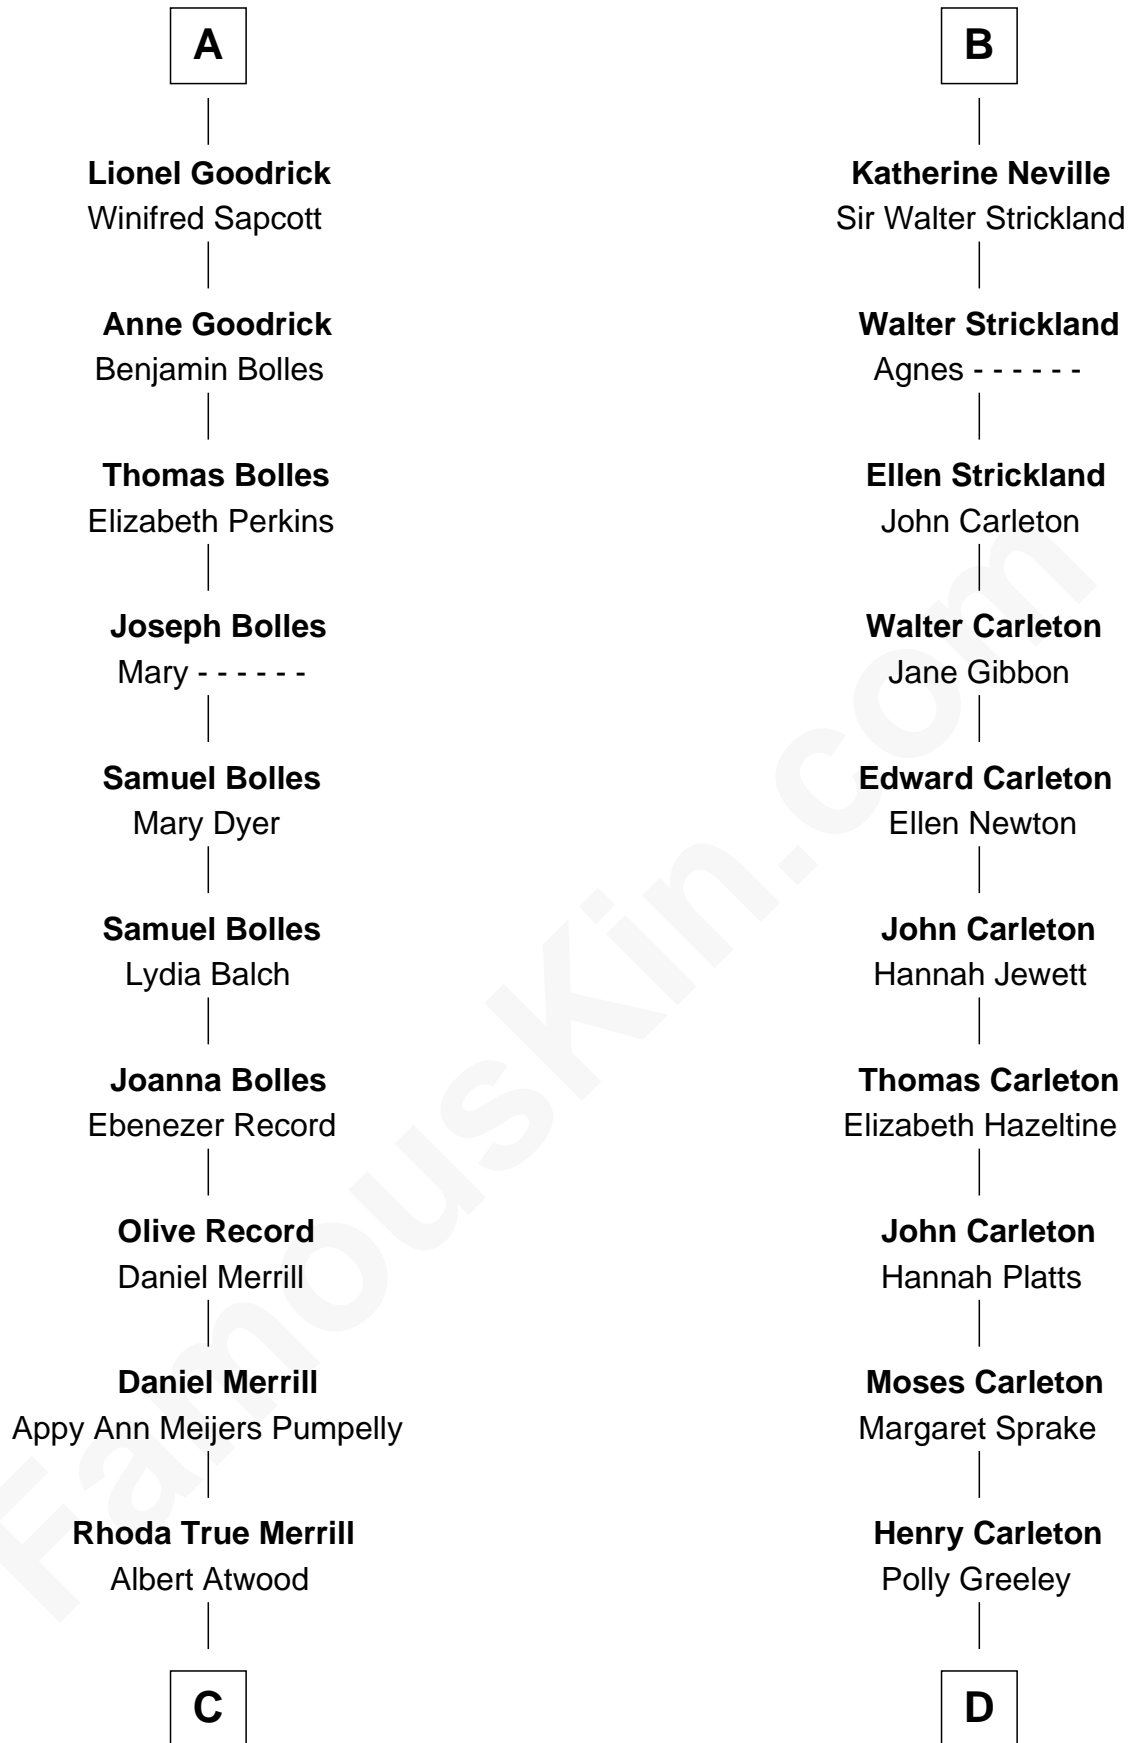

FamousKin.com Relationship Chart of

Dave Cowens

NBA Hall of Famer

18th cousin 3 times removed of

Charles A. Pillsbury

Co-Founder of C.A. Pillsbury Co.

C

Thomas Albert Atwood

Priscilla Ann Kelly

Charles Albert Atwood

Mina Sylvia Cundiff

Stanley True Atwood

Dorothy Ann Ulrich

Ruth Ellen Atwood

John Joseph Cowens

Dave Cowens