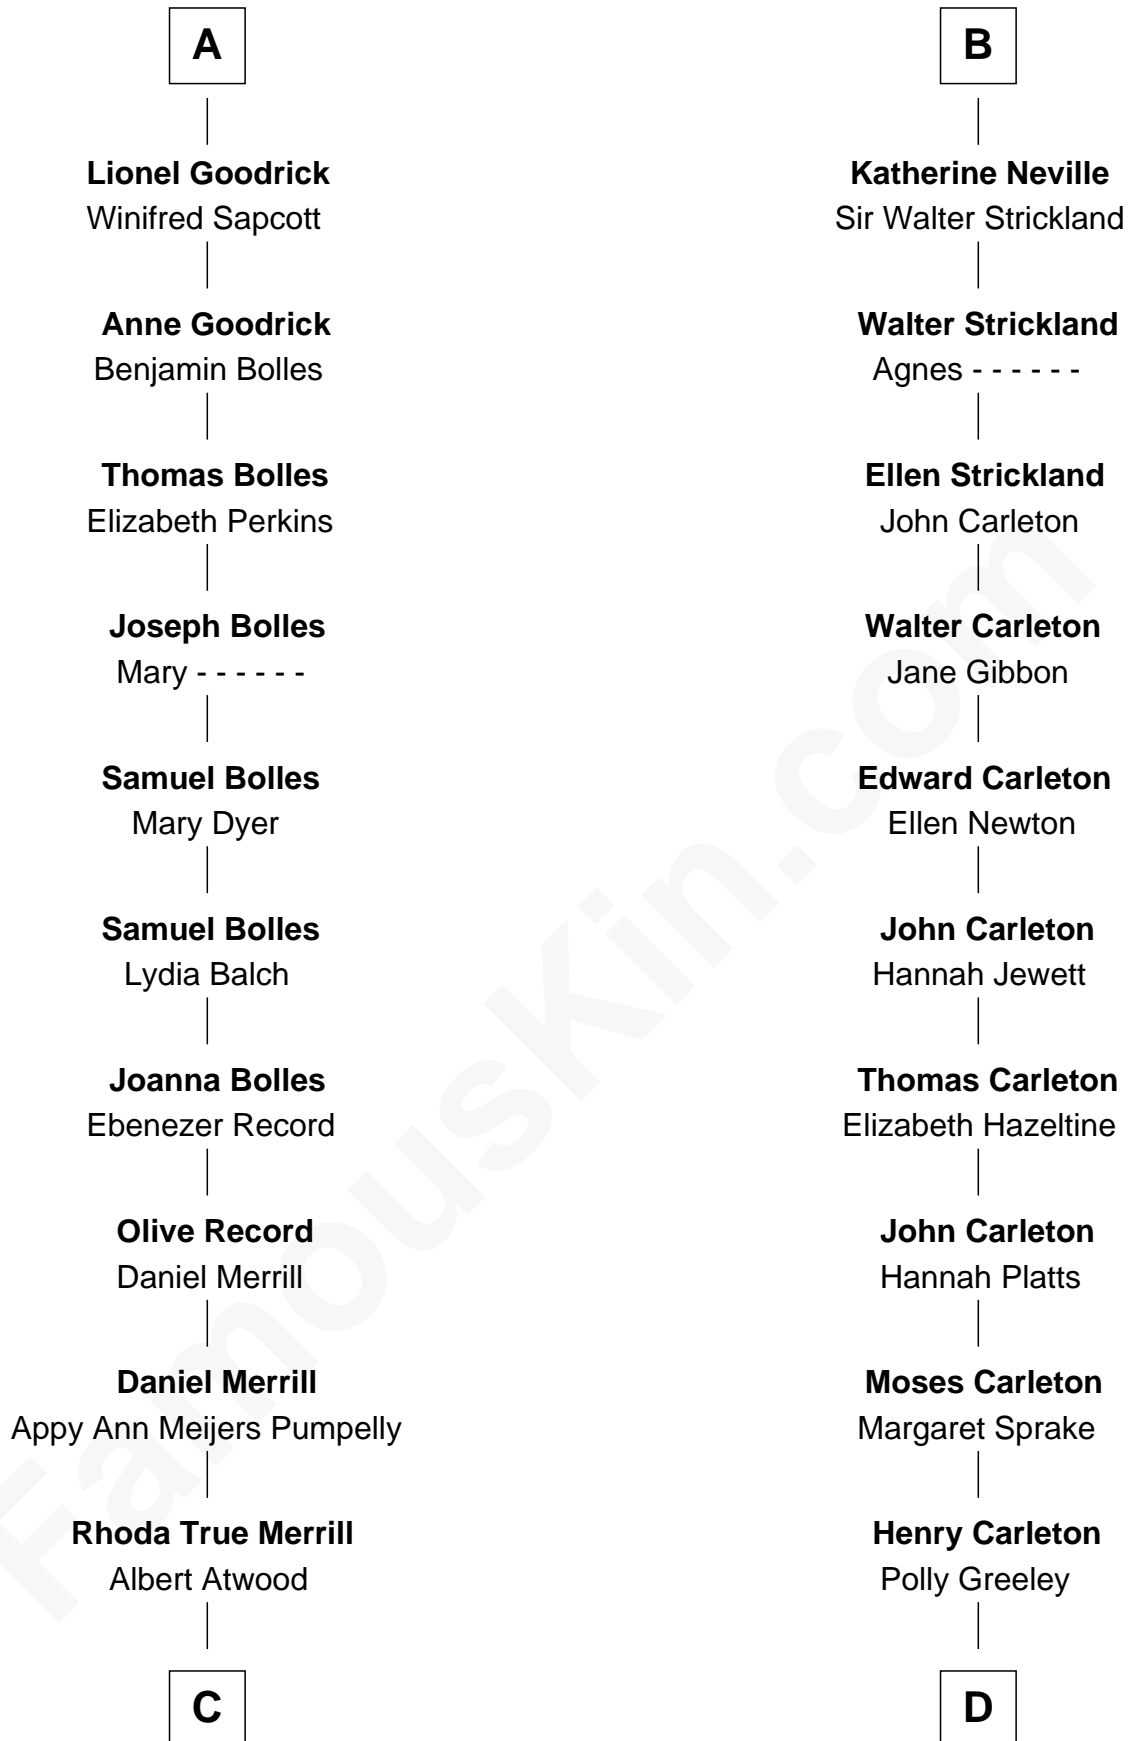

# FamousKin.com Relationship Chart of

**Dave Cowens**

*NBA Hall of Famer*

18th cousin 3 times removed of

**Charles A. Pillsbury**

*Co-Founder of C.A. Pillsbury Co.*

**Sir Henry de Percy**

*Idoine de Clifford*

**Sir Lionel Dymoke**  
*Joanna Griffith*

**Anne Dymoke**  
*John Goodrick*

**A**

**Maude de Percy**  
*Sir John de Neville*

**Sir Ralph Neville**  
*Margaret de Stafford*

**Ralph de Neville**  
*Mary Ferrers*

**John Neville**  
*Elizabeth Newmarch*

**Jane de Neville**  
*Sir William Gascoigne*

**Margaret Gascoigne**  
*Sir Christopher Ward*

**Anne Ward**  
*Sir Ralph Neville*

**B**

**C**

**Thomas Albert Atwood**