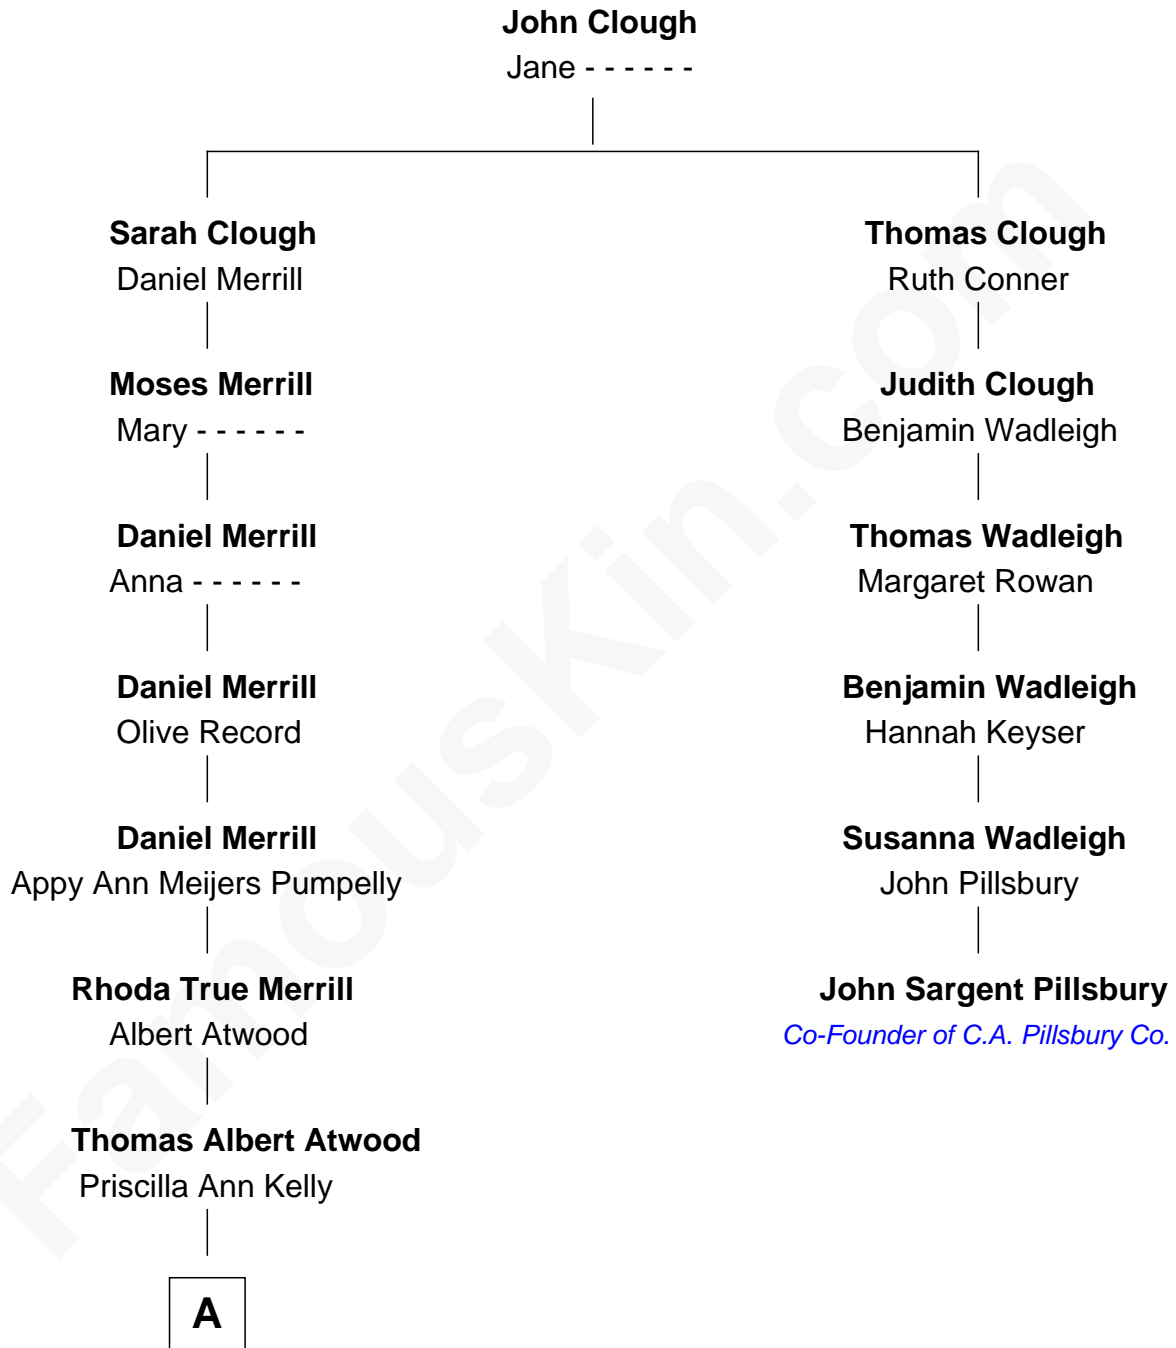

FamousKin.com Relationship Chart of

Dave Cowens

NBA Hall of Famer

5th cousin 5 times removed of

John Sargent Pillsbury

Co-Founder of C.A. Pillsbury Co.

A

—
Charles Albert Atwood

Mina Sylvia Cundiff

—
Stanley True Atwood

Dorothy Ann Ulrich

—
Ruth Ellen Atwood

John Joseph Cowens

—
Dave Cowens

NBA Hall of Famer

FamousKin.com