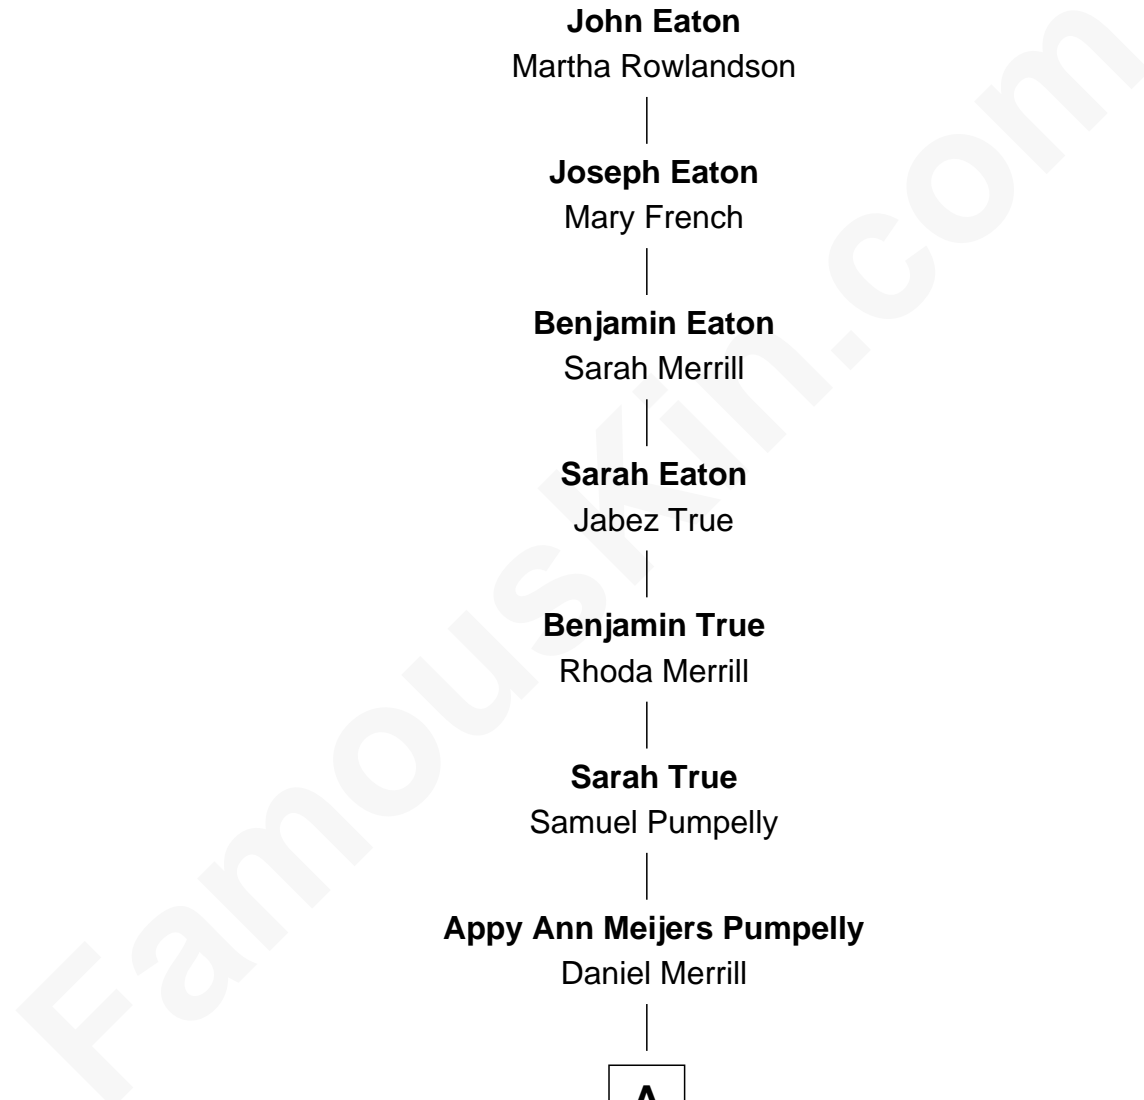

FamousKin.com Relationship Chart of

Dave Cowens

NBA Hall of Famer

11th Great-grandson of

John Eaton

(c1590 - 1668) Great Migration Immigrant 1639

John Eaton

Anne - - - - -

Benjamin True

Rhoda Merrill

Sarah True

Samuel Pumpelly

Appy Ann Meijers Pumpelly

Daniel Merrill

A

A

—
Rhoda True Merrill

Albert Atwood

—
Thomas Albert Atwood

Priscilla Ann Kelly

—
Charles Albert Atwood

Mina Sylvia Cundiff

—
Stanley True Atwood

Dorothy Ann Ulrich