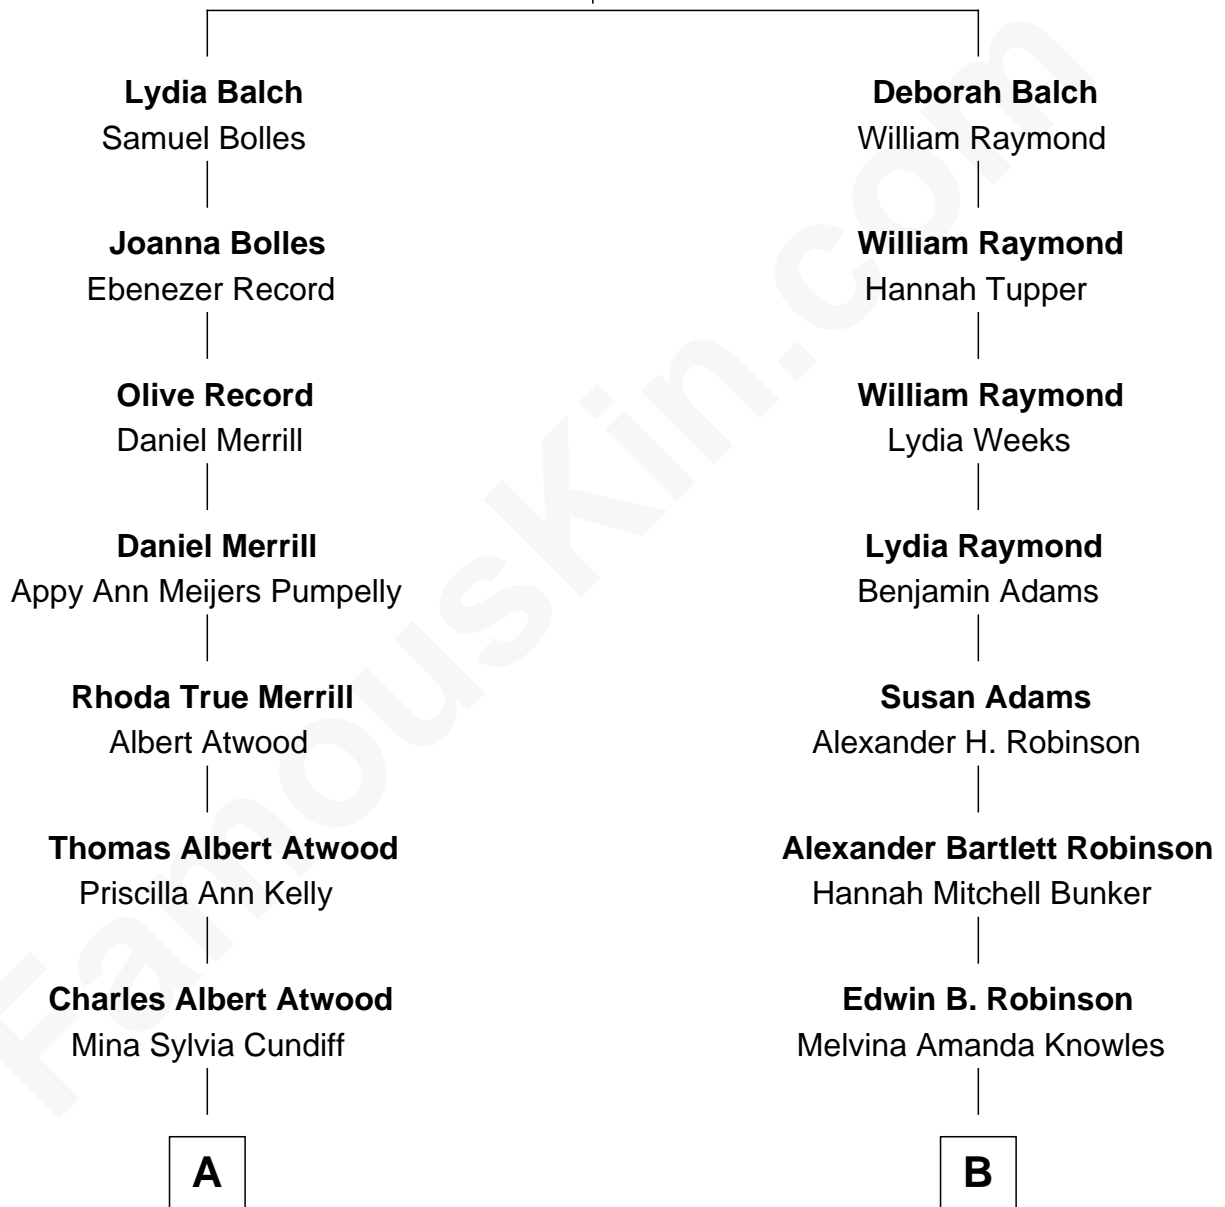

FamousKin.com Relationship Chart of

Dave Cowens
NBA Hall of Famer

9th cousin of

John Lithgow
Stage, TV, and Movie Actor

Benjamin Balch
Grace Mallett

A

Stanley True Atwood

Dorothy Ann Ulrich

Ruth Ellen Atwood

John Joseph Cowens

Dave Cowens

NBA Hall of Famer

B

Ina Berenice Robinson

Arthur Washington Lithgow

Arthur Washington Lithgow