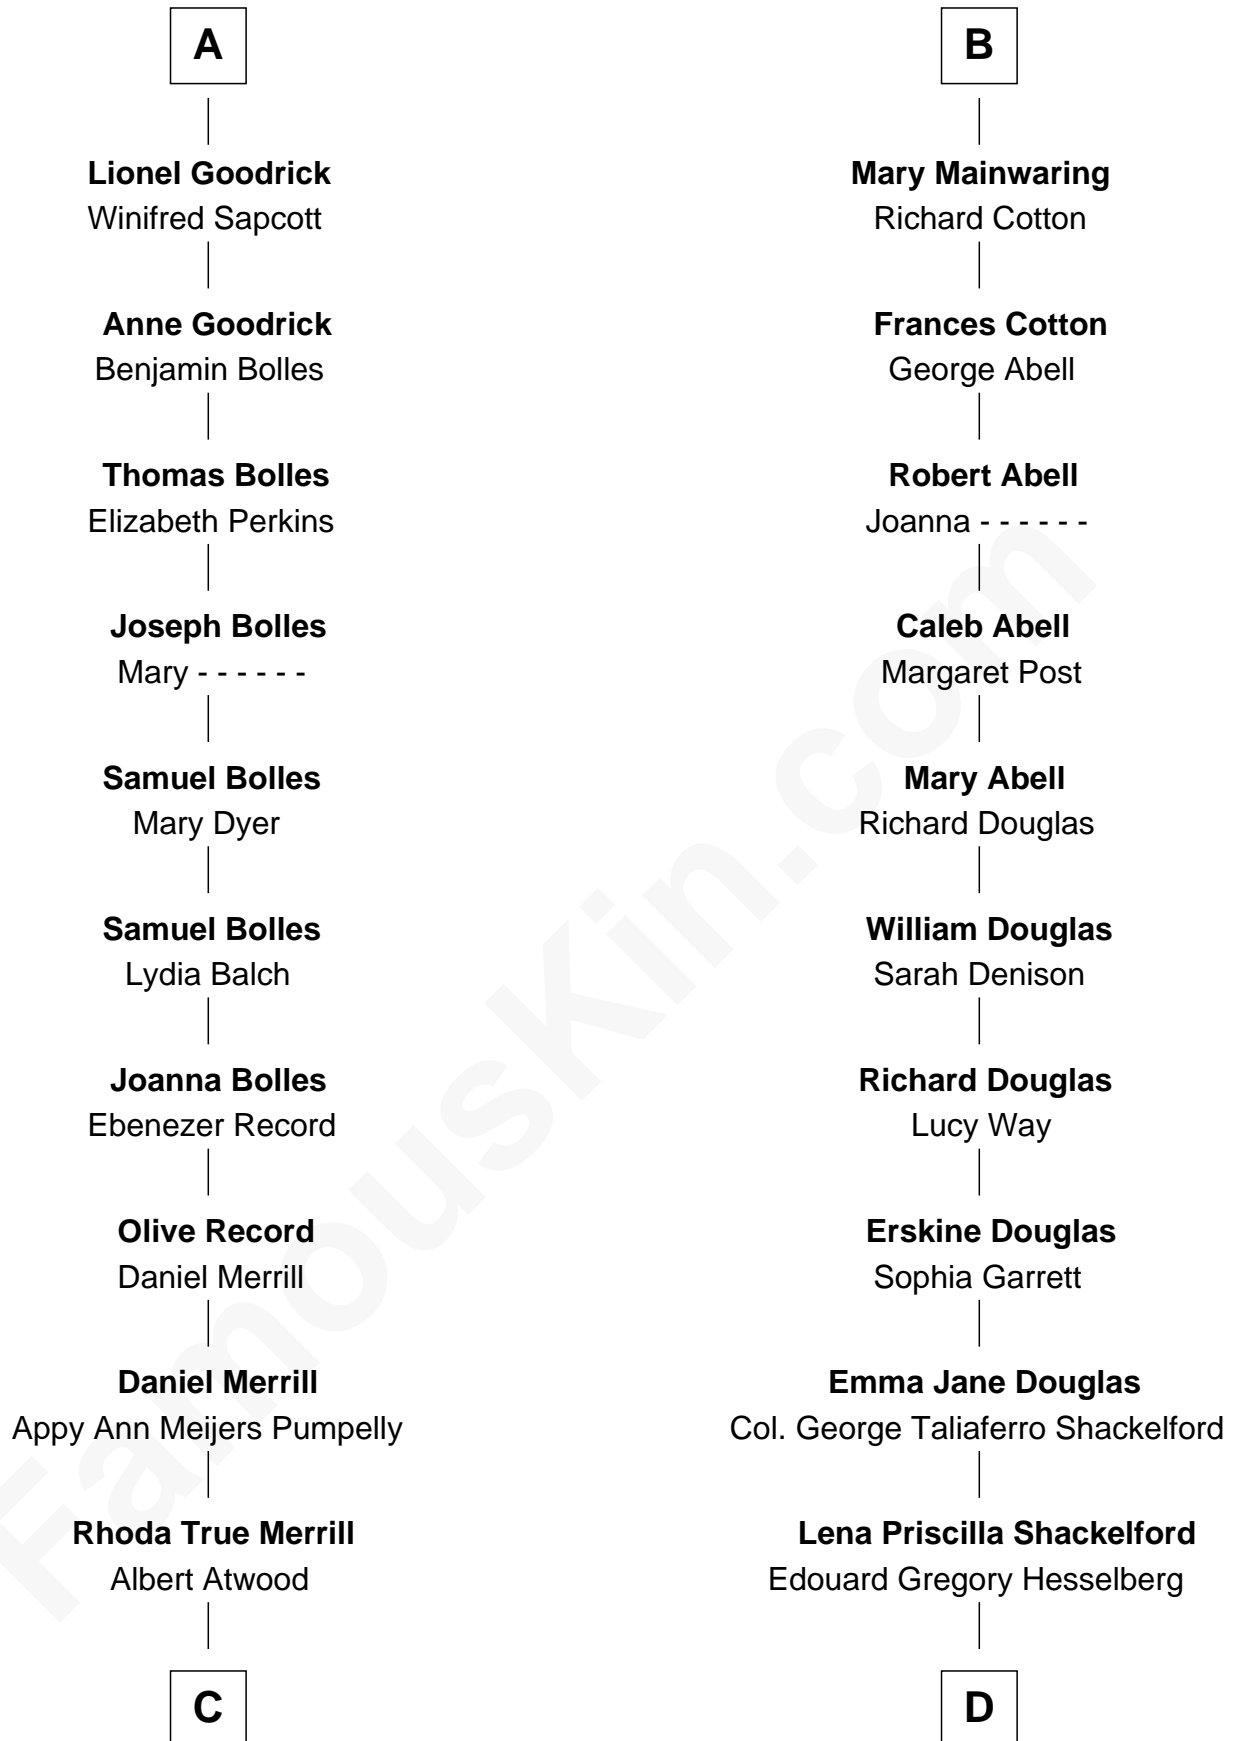

FamousKin.com Relationship Chart of

Dave Cowens

NBA Hall of Famer

19th cousin 2 times removed of

Illeana Douglas

TV and Movie Actress

Sir Thomas de Beauchamp

Katherine de Mortimer

C

Thomas Albert Atwood

Priscilla Ann Kelly

Charles Albert Atwood

Mina Sylvia Cundiff

Stanley True Atwood

Dorothy Ann Ulrich

Ruth Ellen Atwood