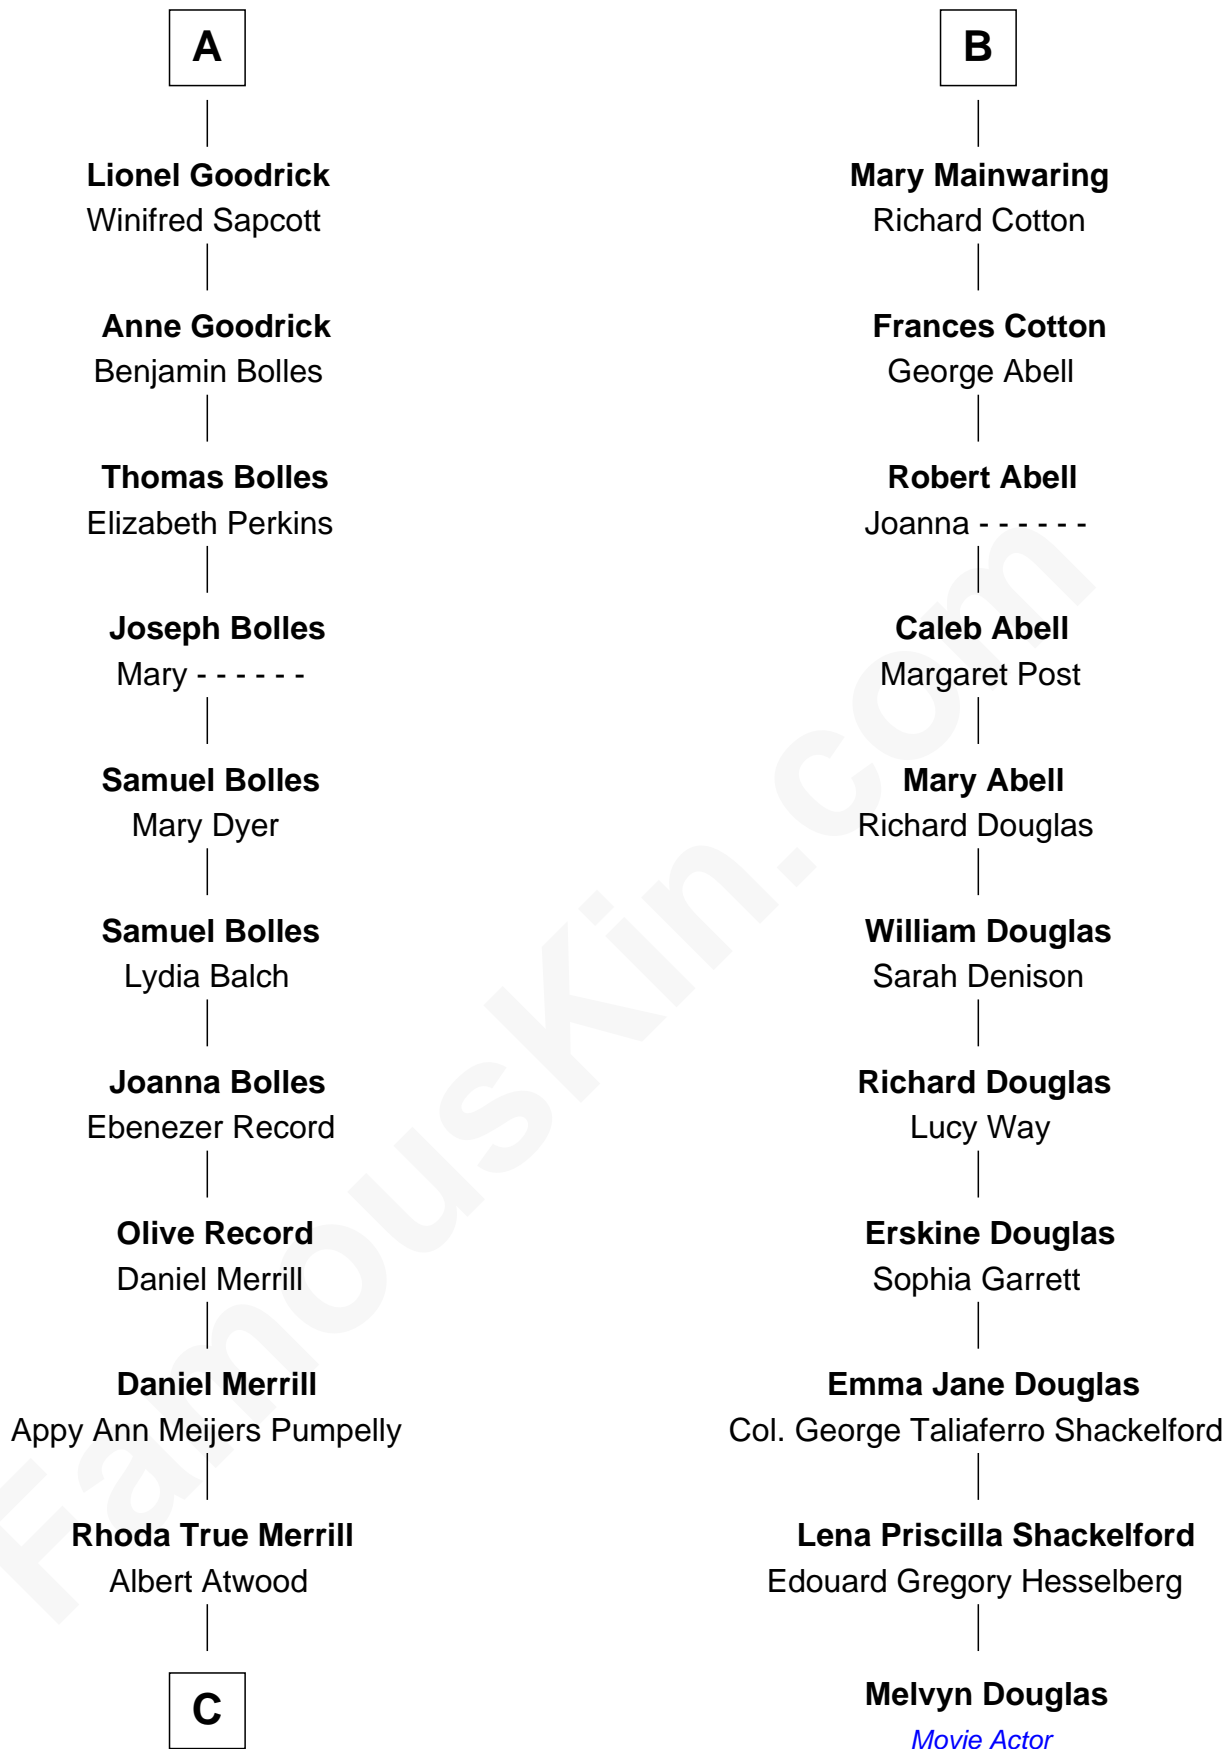

# FamousKin.com Relationship Chart of

**Dave Cowens**

*NBA Hall of Famer*

17th cousin 4 times removed of

**Melvyn Douglas**

*Movie Actor*

**Sir Thomas de Beauchamp**

Katherine de Mortimer

**C**

Thomas Albert Atwood

Priscilla Ann Kelly

Charles Albert Atwood

Mina Sylvia Cundiff

Stanley True Atwood

Dorothy Ann Ulrich

Ruth Ellen Atwood