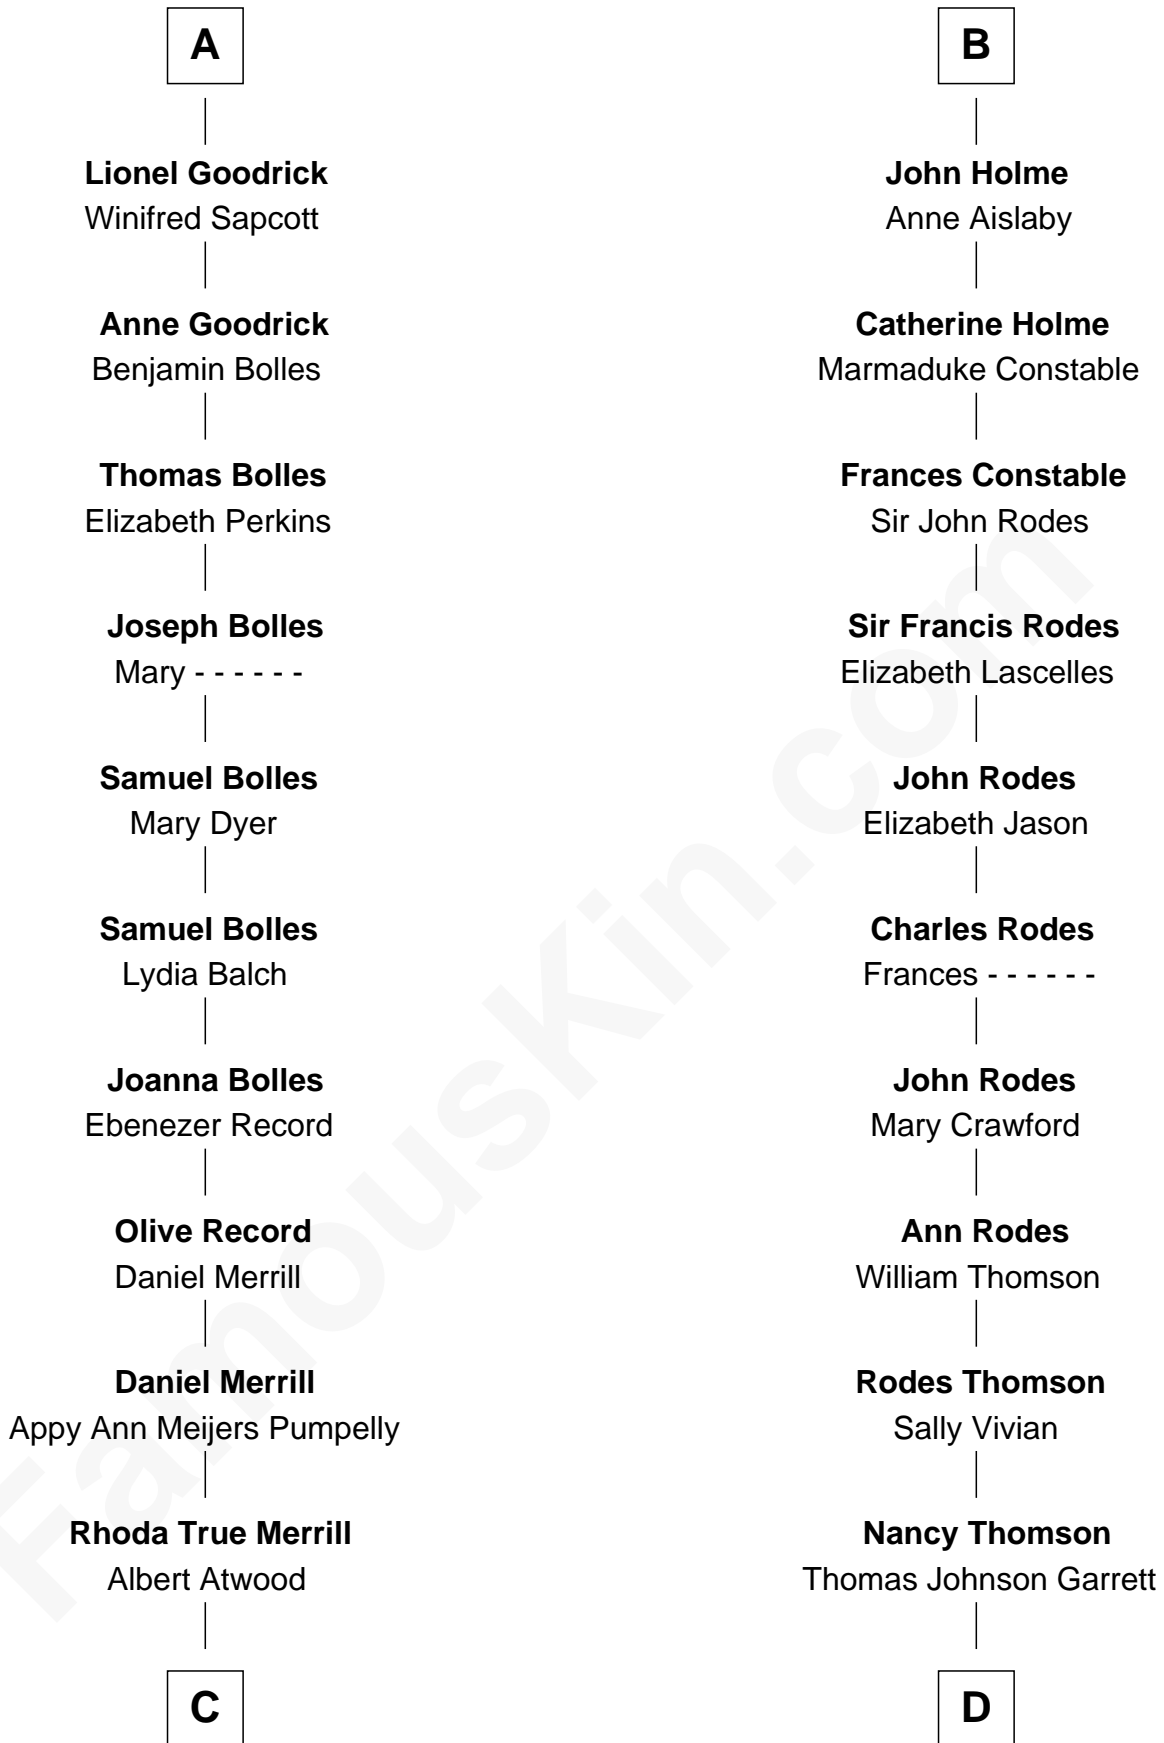

# FamousKin.com Relationship Chart of

**Dave Cowens**

*NBA Hall of Famer*

20th cousin 1 time removed of

**Melvyn Douglas**

*Movie Actor*

**C**

**Thomas Albert Atwood**

Priscilla Ann Kelly

**Charles Albert Atwood**

Mina Sylvia Cundiff

**Stanley True Atwood**

Dorothy Ann Ulrich

**Ruth Ellen Atwood**

John Joseph Cowens

**Dave Cowens**

*NBA Hall of Famer*

**D**

**Sophia Garrett**

Erskine Douglas

**Emma Jane Douglas**

Col. George Taliaferro Shackelford

**Lena Priscilla Shackelford**

Edouard Gregory Hesselberg