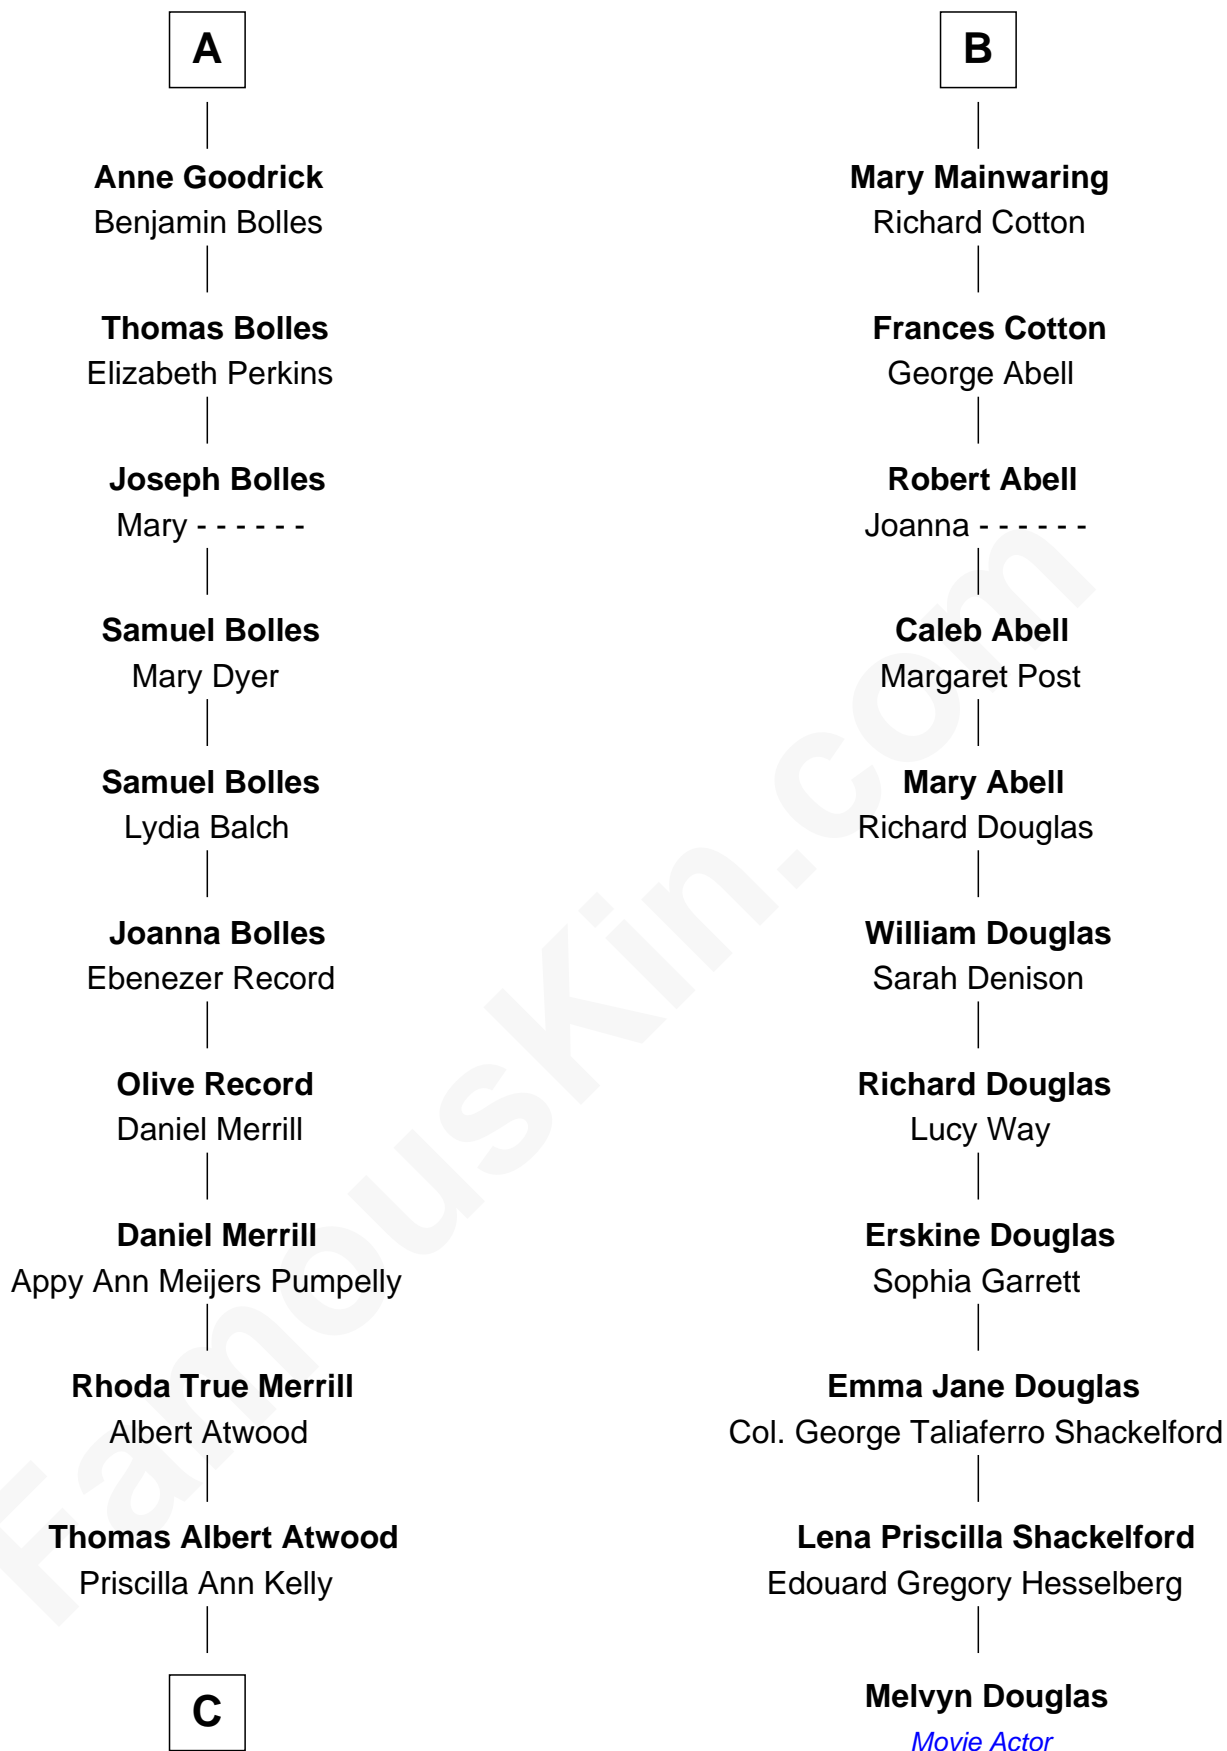

FamousKin.com Relationship Chart of

Dave Cowens

NBA Hall of Famer

17th cousin 3 times removed of

Melvyn Douglas

Movie Actor

John de Welles

Maud de Roos

John de Welles
Eleanor de Mowbray

Eudo de Welles
Maud de Greystoke

Sir Lionel de Welles
Joan de Waterton

Margaret de Welles
Sir Thomas Dymoke

Sir Lionel Dymoke
Joanna Griffith

Anne Dymoke
John Goodrick

Lionel Goodrick
Winifred Sappcott

A

Anne de Welles

James Butler

James Butler
Joan Beauchamp

Elizabeth Butler
John Talbot

Ann Talbot
Sir Henry Vernon

Elizabeth Vernon
Sir Robert Corbet

Dorothy Corbet
Sir Richard Mainwaring

Sir Arthur Mainwaring
Margaret Mainwaring

B

C

—
Charles Albert Atwood

Mina Sylvia Cundiff

—
Stanley True Atwood

Dorothy Ann Ulrich

—
Ruth Ellen Atwood