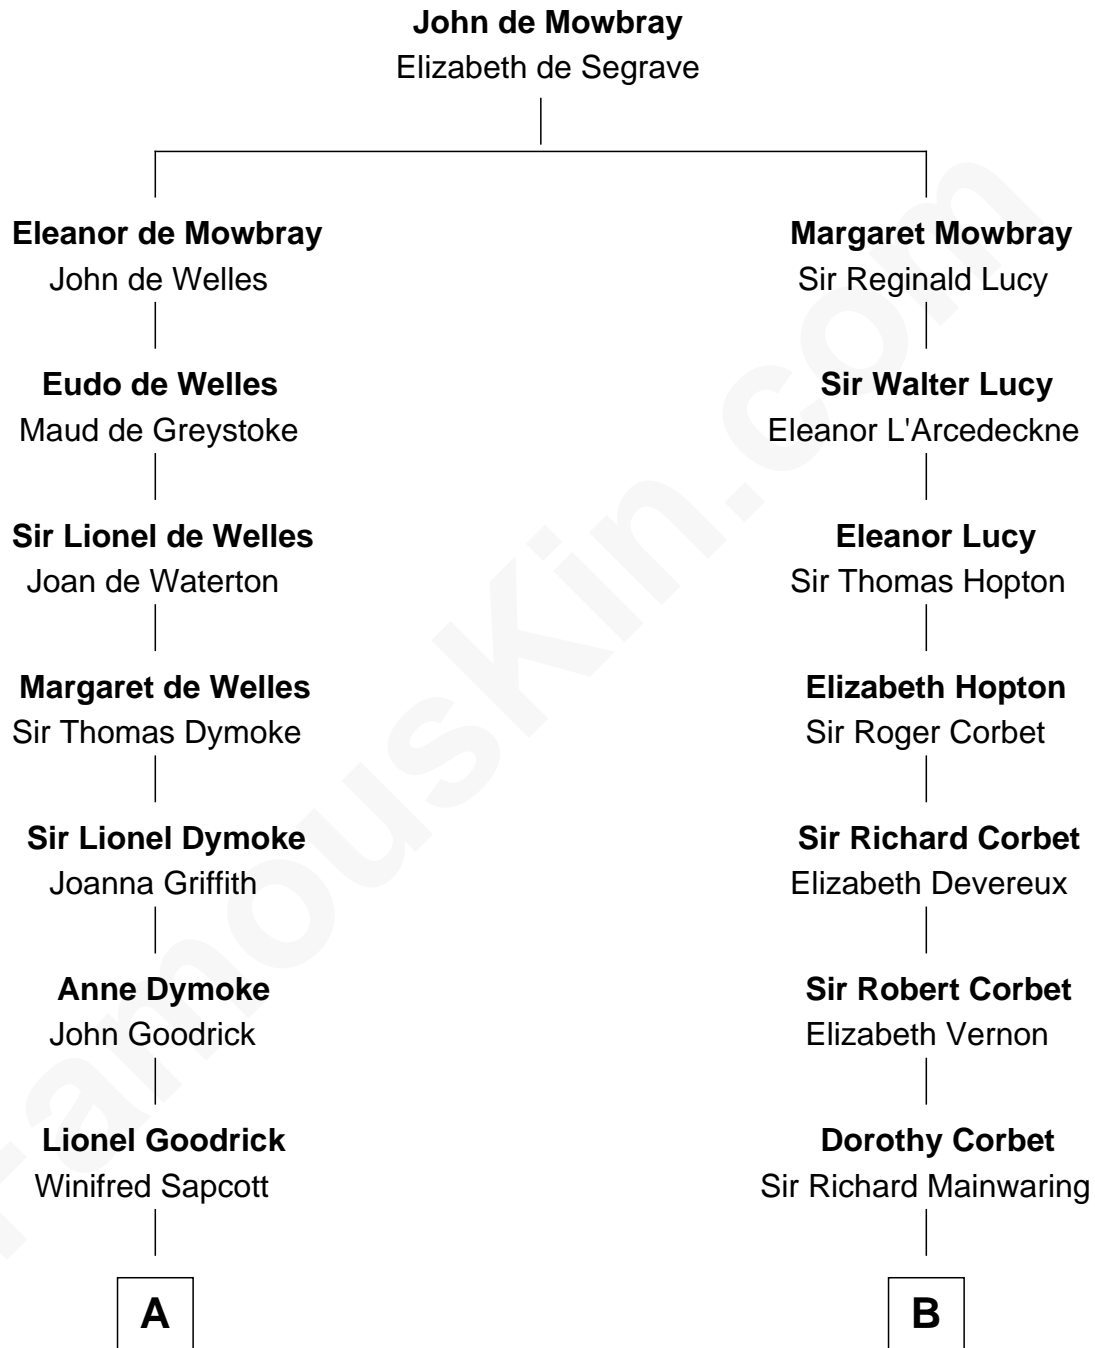

FamousKin.com Relationship Chart of

Dave Cowens

NBA Hall of Famer

18th cousin 2 times removed of

Melvyn Douglas

Movie Actor

C

Charles Albert Atwood

Lena Priscilla Shackelford

Edouard Gregory Hesselberg

Melvyn Douglas

Movie Actor

FamousKin.com