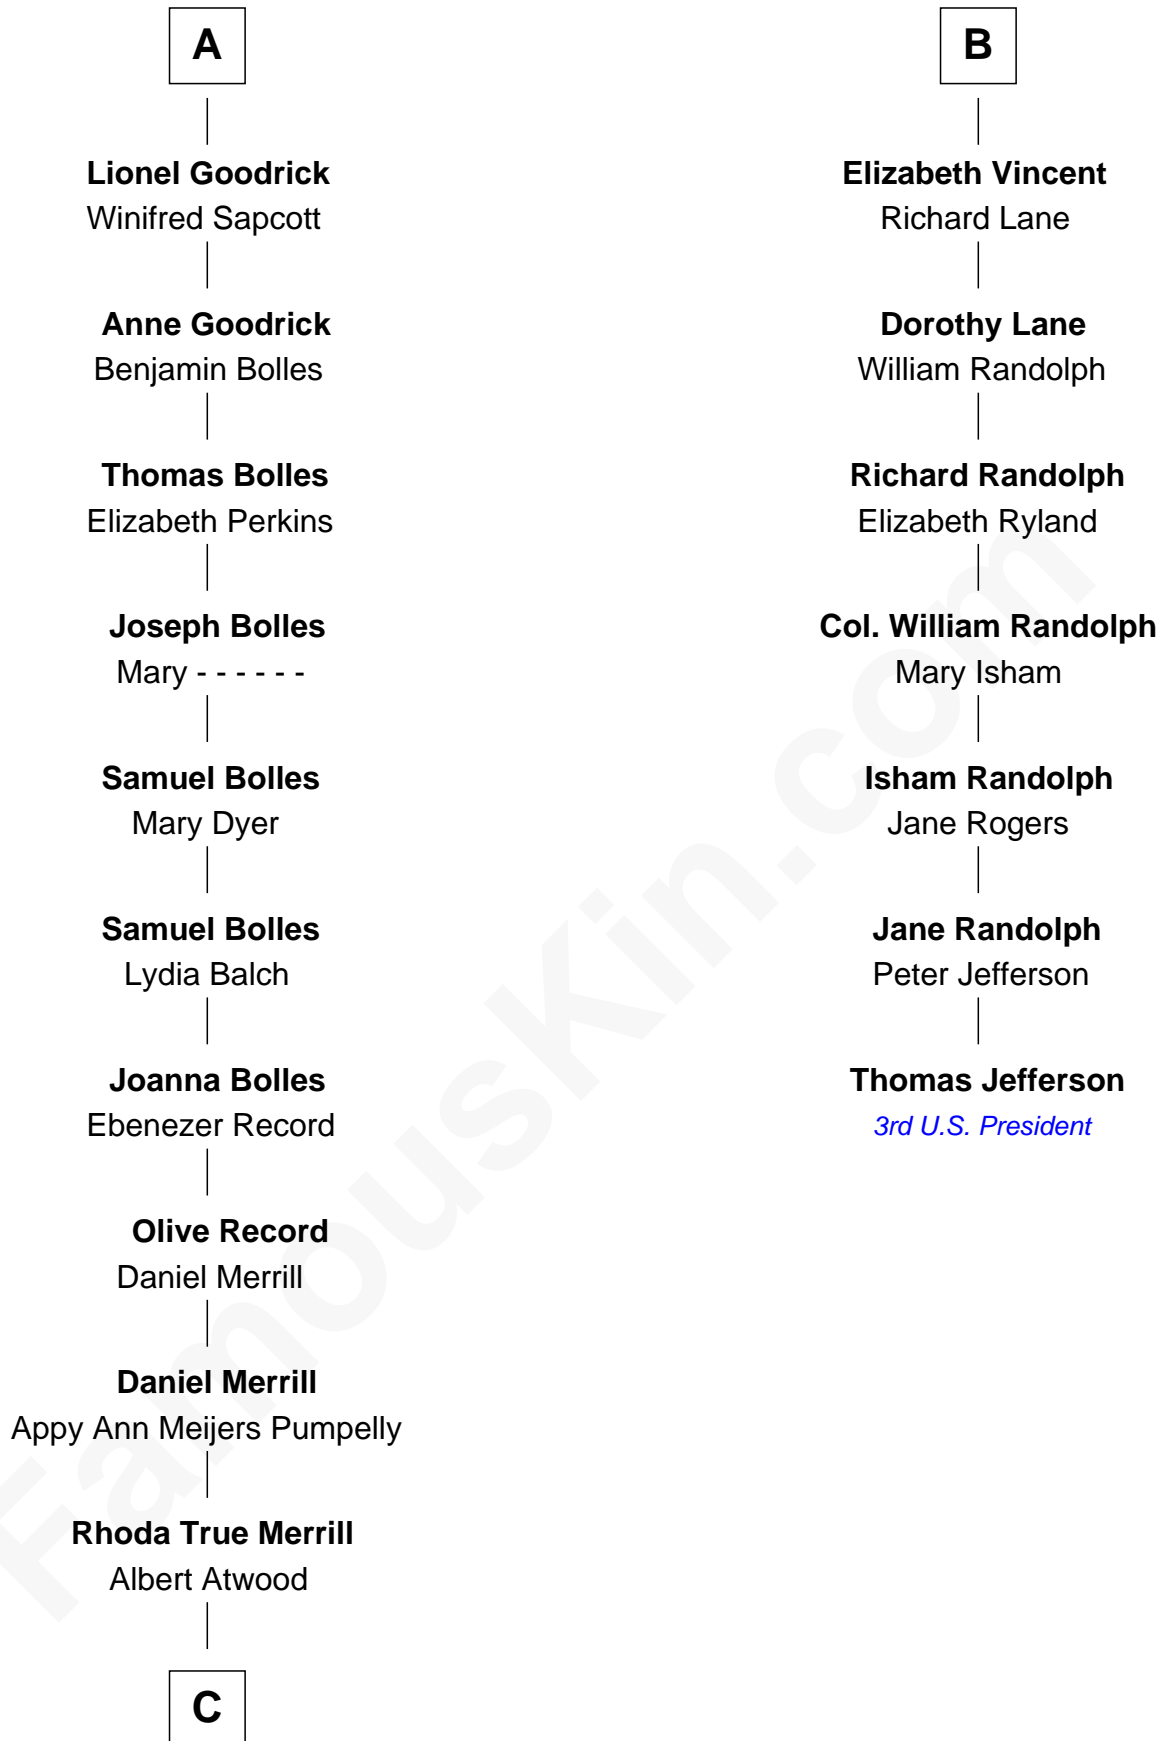

# FamousKin.com Relationship Chart of

**Dave Cowens**

*NBA Hall of Famer*

13th cousin 8 times removed of

**Thomas Jefferson**

*3rd U.S. President and Signer of the Declaration of Independence*

**C**

—  
**Thomas Albert Atwood**

Priscilla Ann Kelly

—  
**Charles Albert Atwood**

Mina Sylvia Cundiff

—  
**Stanley True Atwood**

Dorothy Ann Ulrich

—  
**Ruth Ellen Atwood**

John Joseph Cowens

—  
**Dave Cowens**