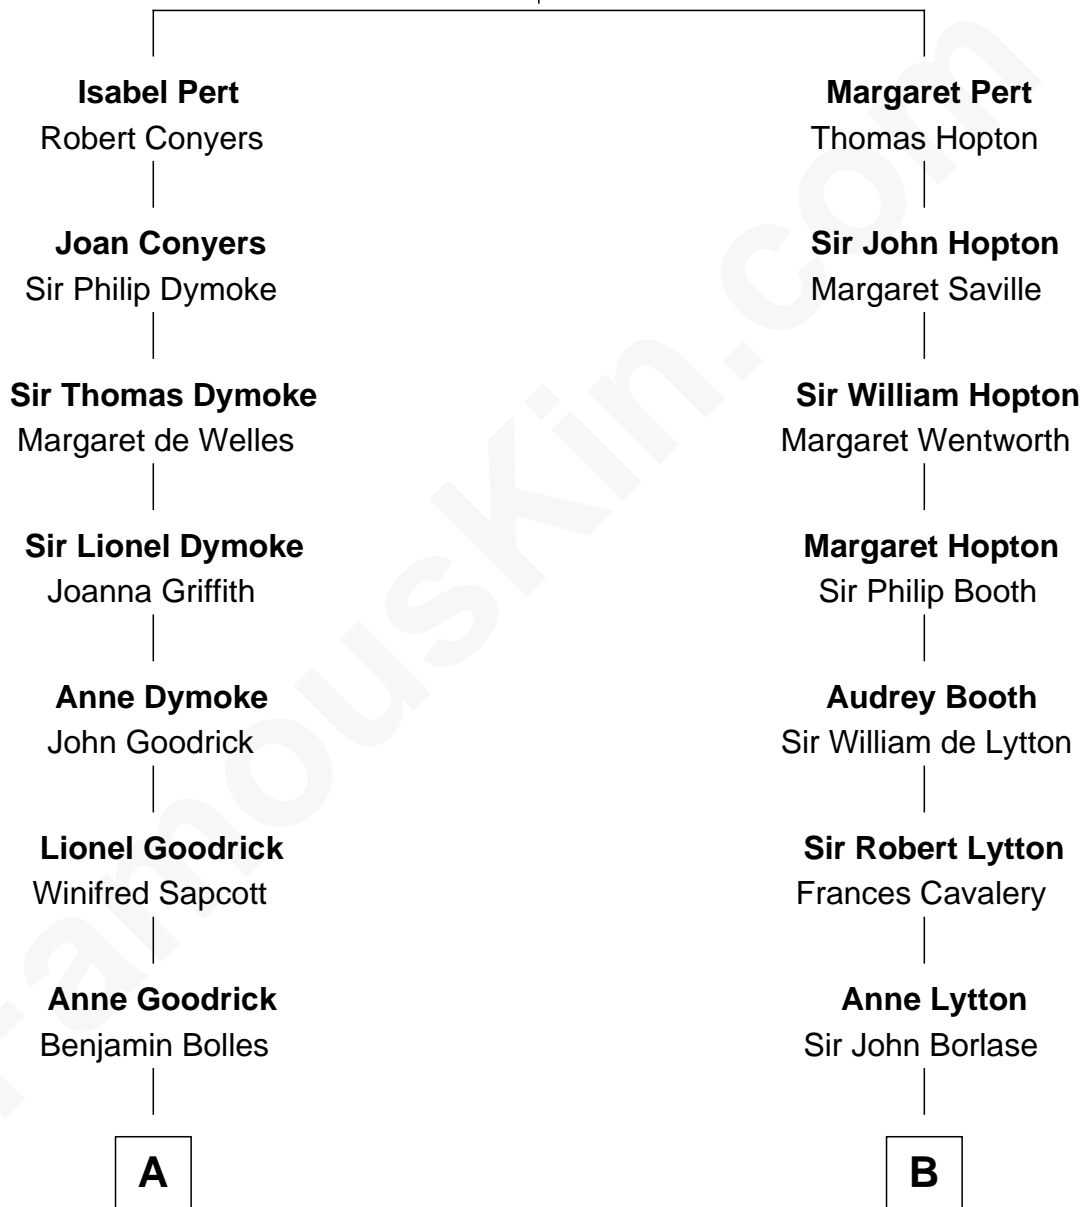

# FamousKin.com Relationship Chart of

**Dave Cowens**

*NBA Hall of Famer*

13th cousin 6 times removed of

**Thomas Jefferson**

*3rd U.S. President and Signer of the Declaration of Independence*

**William Pert**  
Joan le Scrope

**C**

—  
**Stanley True Atwood**

Dorothy Ann Ulrich

—  
**Ruth Ellen Atwood**

John Joseph Cowens

—  
**Dave Cowens**

*NBA Hall of Famer*

FamousKin.com