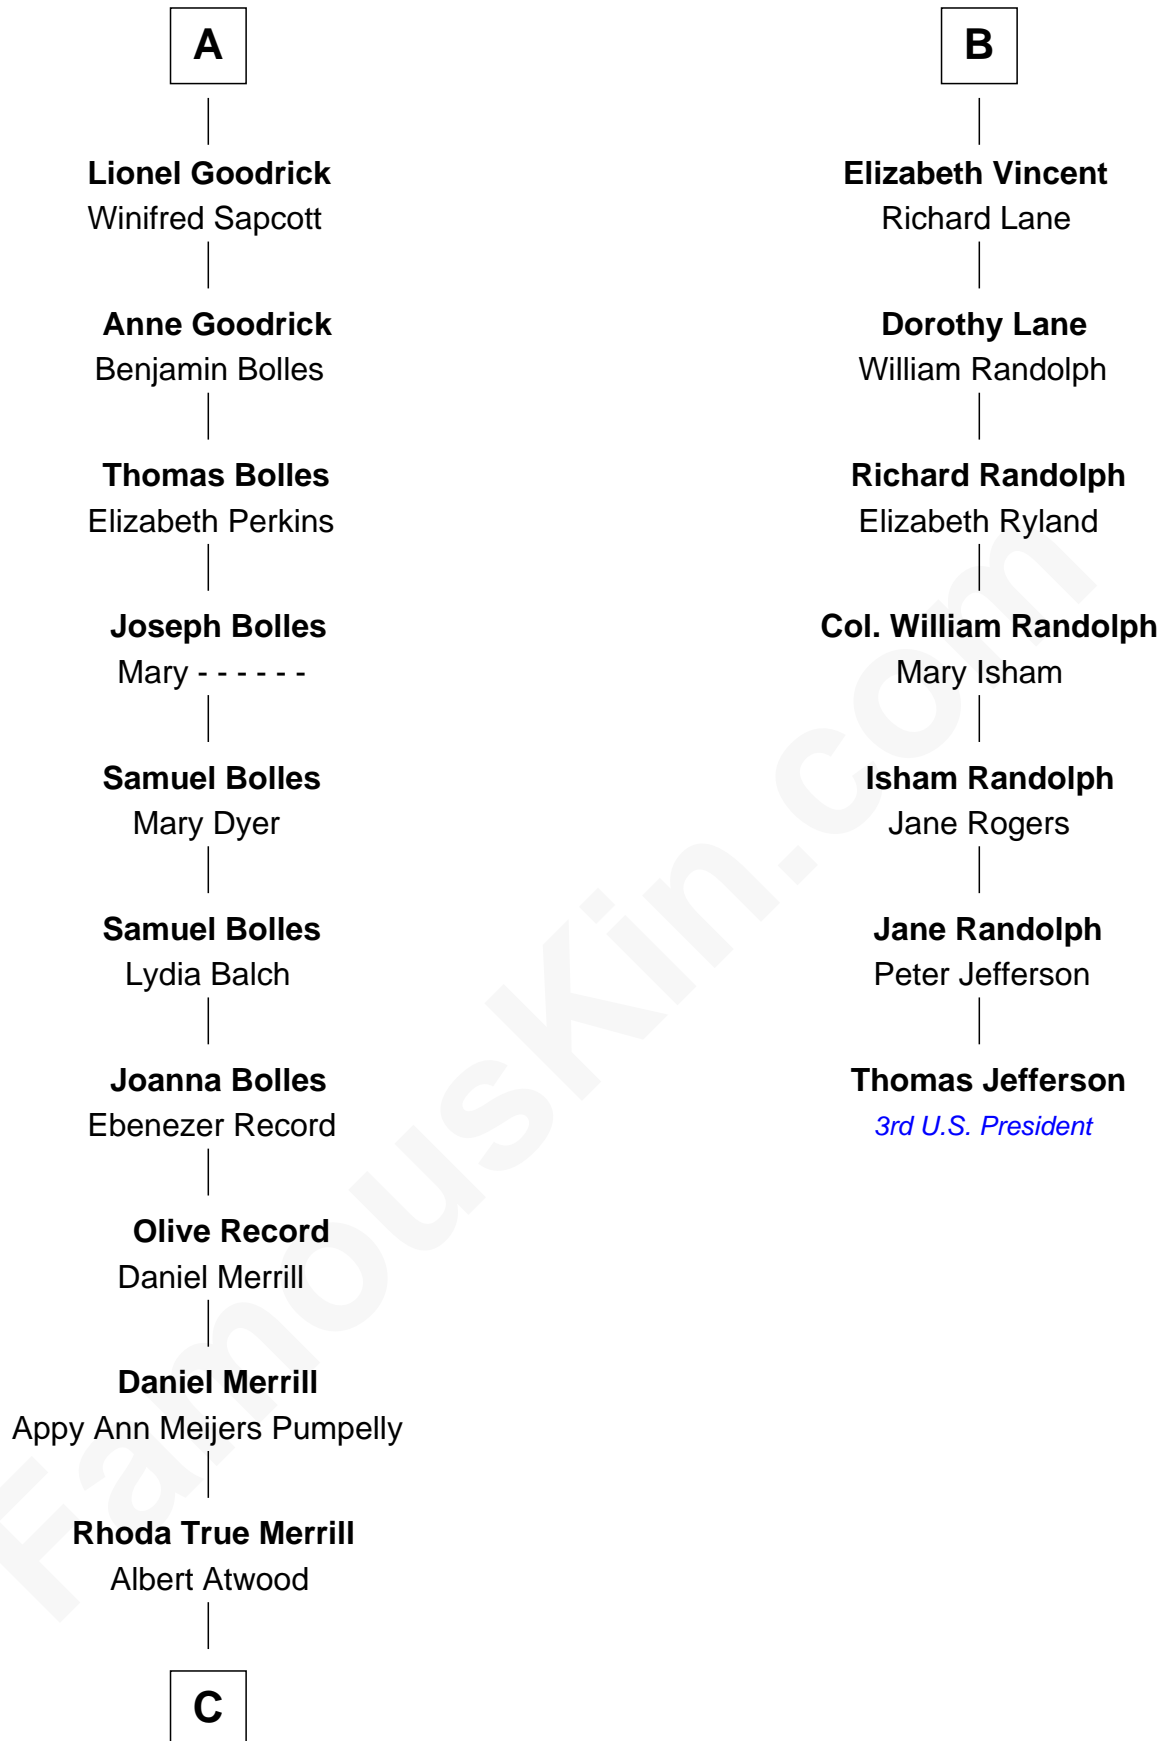

# FamousKin.com Relationship Chart of

**Dave Cowens**

*NBA Hall of Famer*

13th cousin 8 times removed of

**Thomas Jefferson**

*3rd U.S. President and Signer of the Declaration of Independence*

**Sir Henry de Percy**

Idoine de Clifford

**C**

—  
**Thomas Albert Atwood**

Priscilla Ann Kelly

—  
**Charles Albert Atwood**

Mina Sylvia Cundiff

—  
**Stanley True Atwood**

Dorothy Ann Ulrich