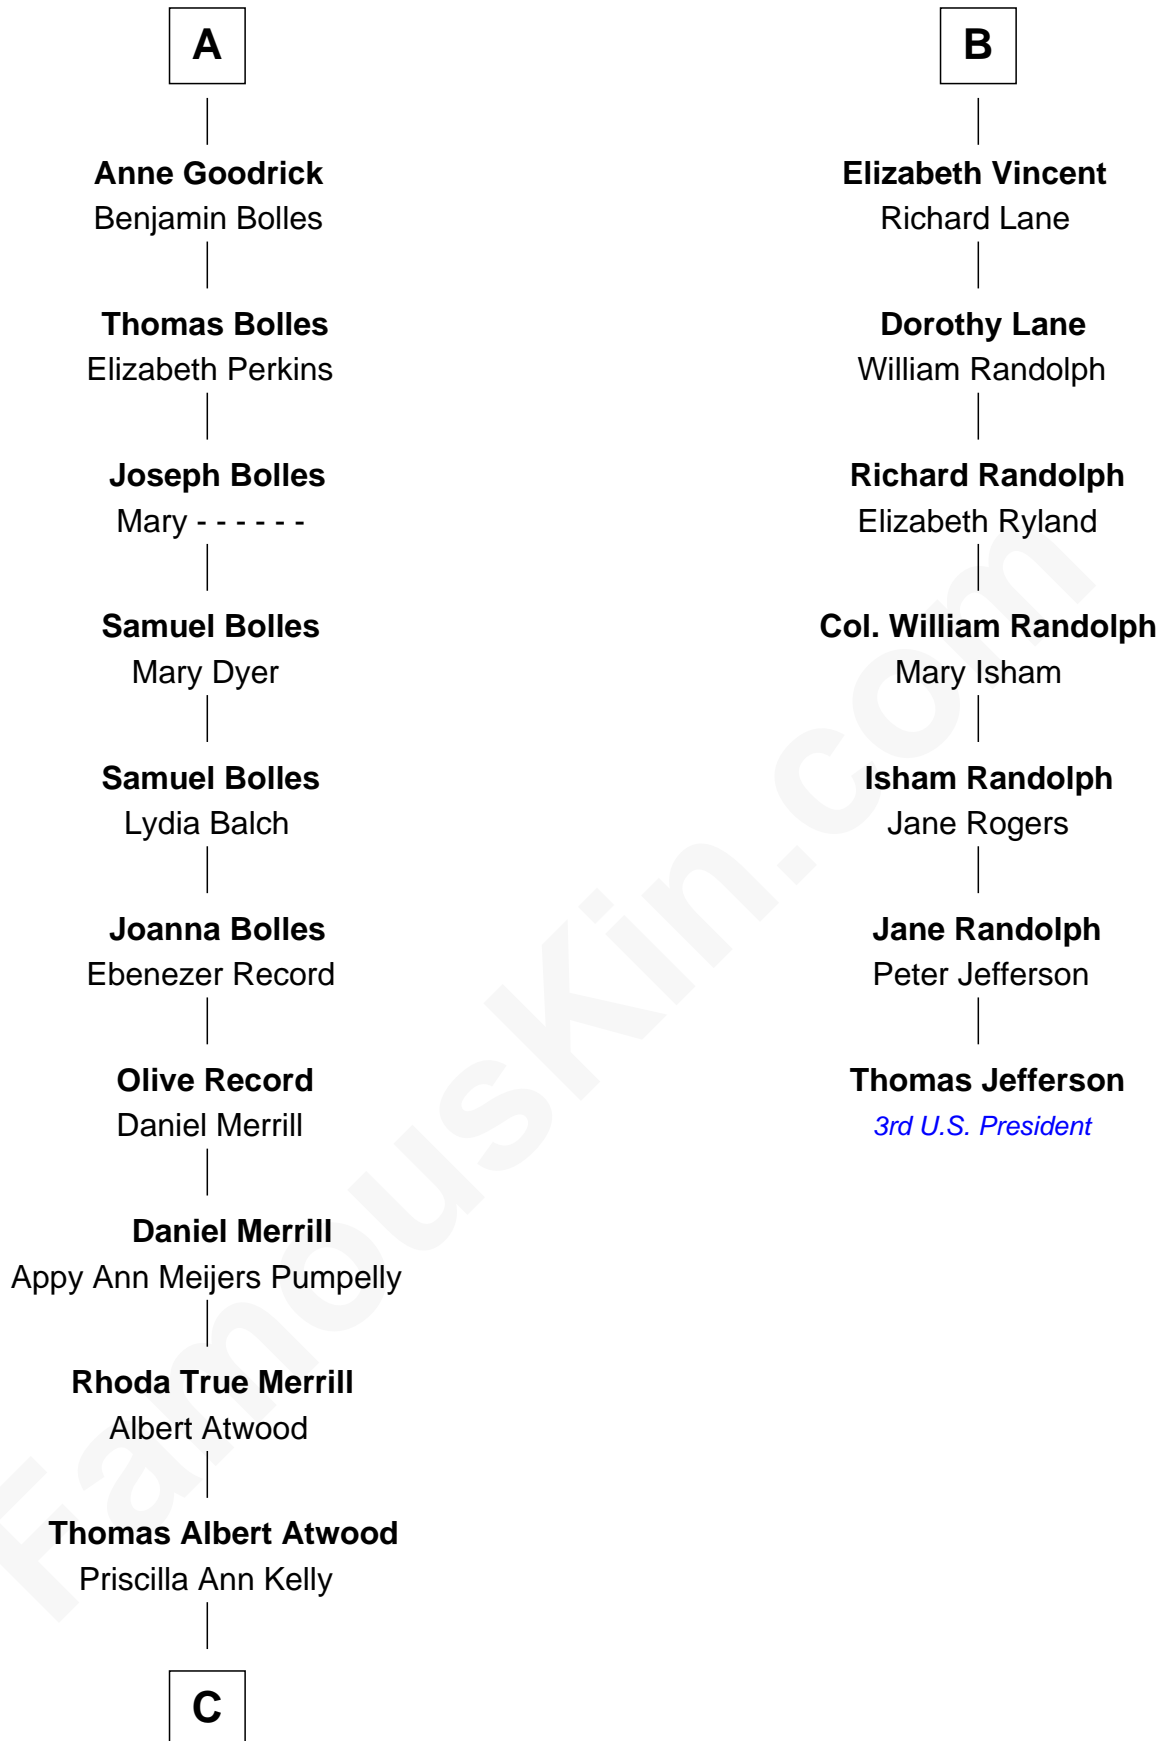

# FamousKin.com Relationship Chart of

**Dave Cowens**

*NBA Hall of Famer*

13th cousin 7 times removed of

**Thomas Jefferson**

*3rd U.S. President and Signer of the Declaration of Independence*

**John de Mowbray**  
Elizabeth de Segrave

**Eleanor de Mowbray**

John de Welles

**Eudo de Welles**

Maud de Greystoke

**Sir Lionel de Welles**

Joan de Waterton

**Margaret de Welles**

Sir Thomas Dymoke

Elizabeth Fitzalan

**Margaret Mowbray**

Sir Robert Howard

**Katherine Howard**

Sir Edward Neville

**Catherine Neville**

Robert Tanfield

**William Tanfield**

Elizabeth Stavely

**Frances Tanfield**

Bridget Cave

**Anne Tanfield**

Clement Vincent

**B**

**C**

—  
**Charles Albert Atwood**