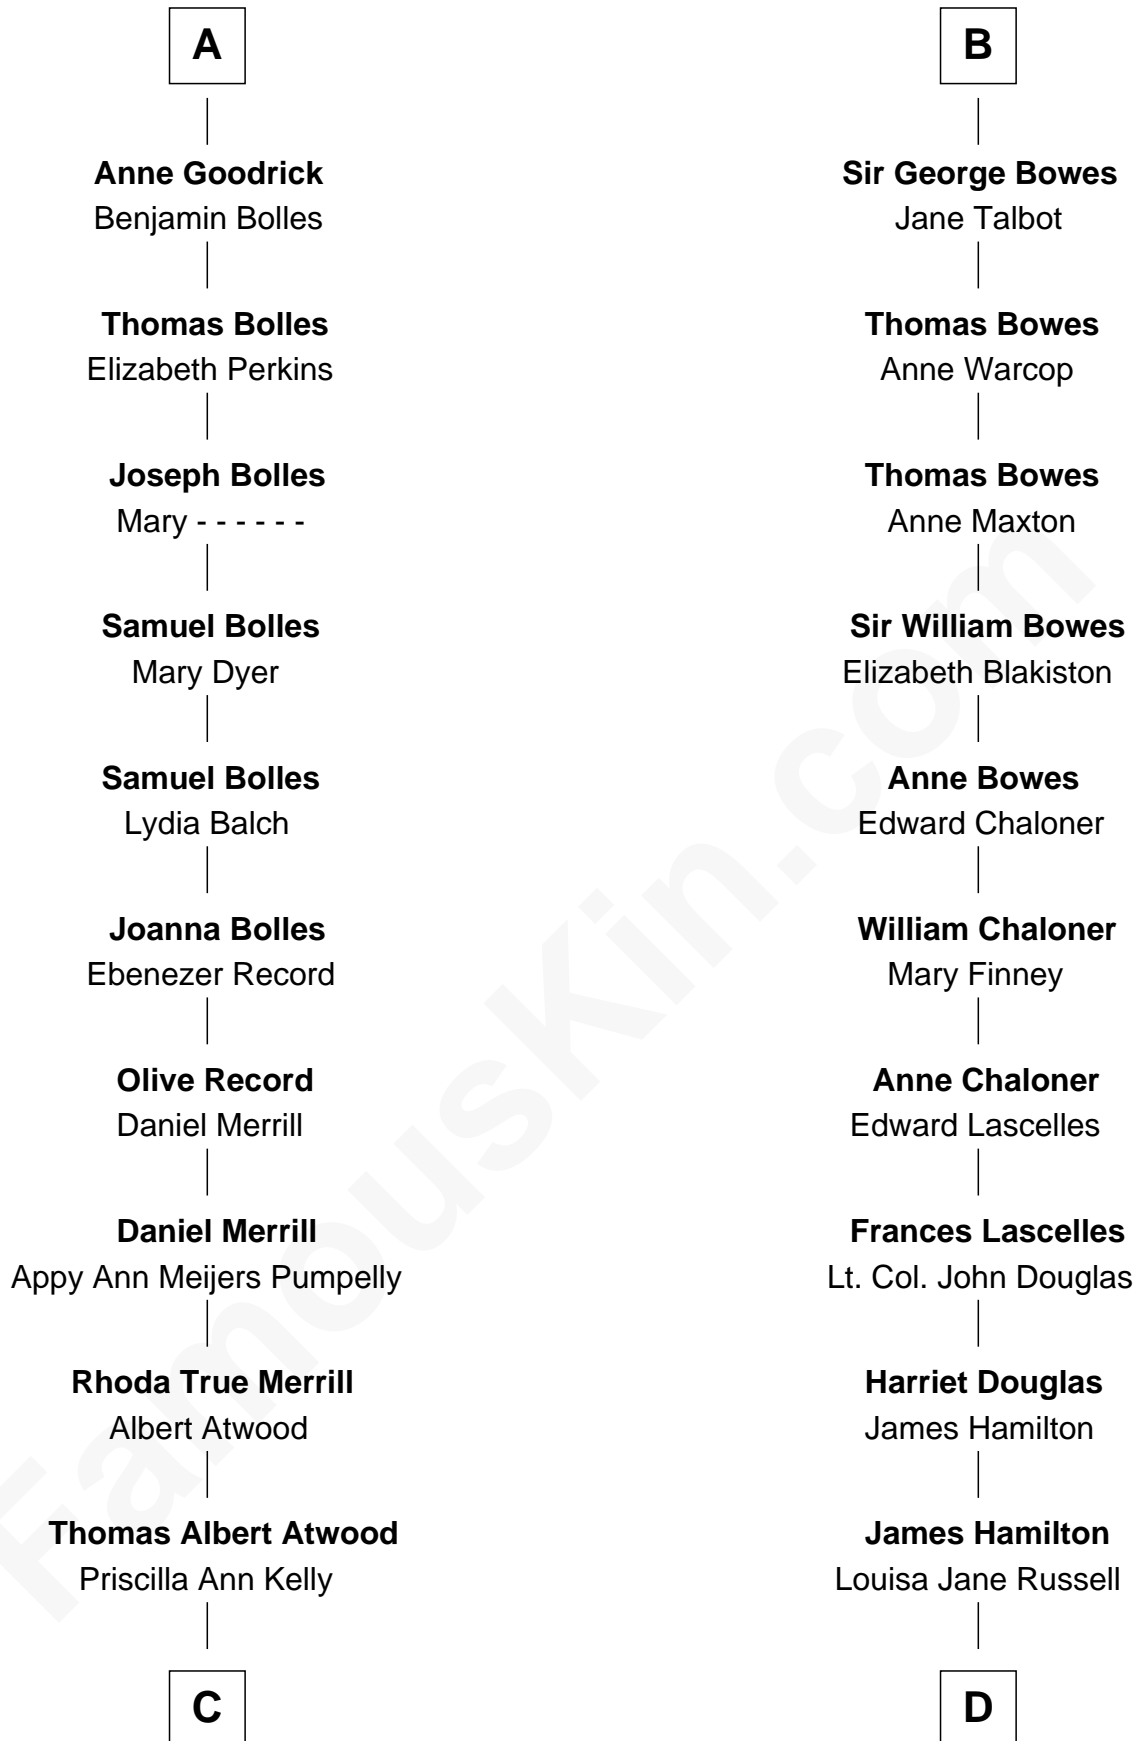

FamousKin.com Relationship Chart of

Dave Cowens

NBA Hall of Famer

20th cousin 1 time removed of

Princess Diana

Princess of Wales

Sir William de Aton

Isabel de Percy

William Aske

Roger Aske

Margery Sedgwick

Elizabeth Aske

Richard Bowes

B

C

Charles Albert Atwood