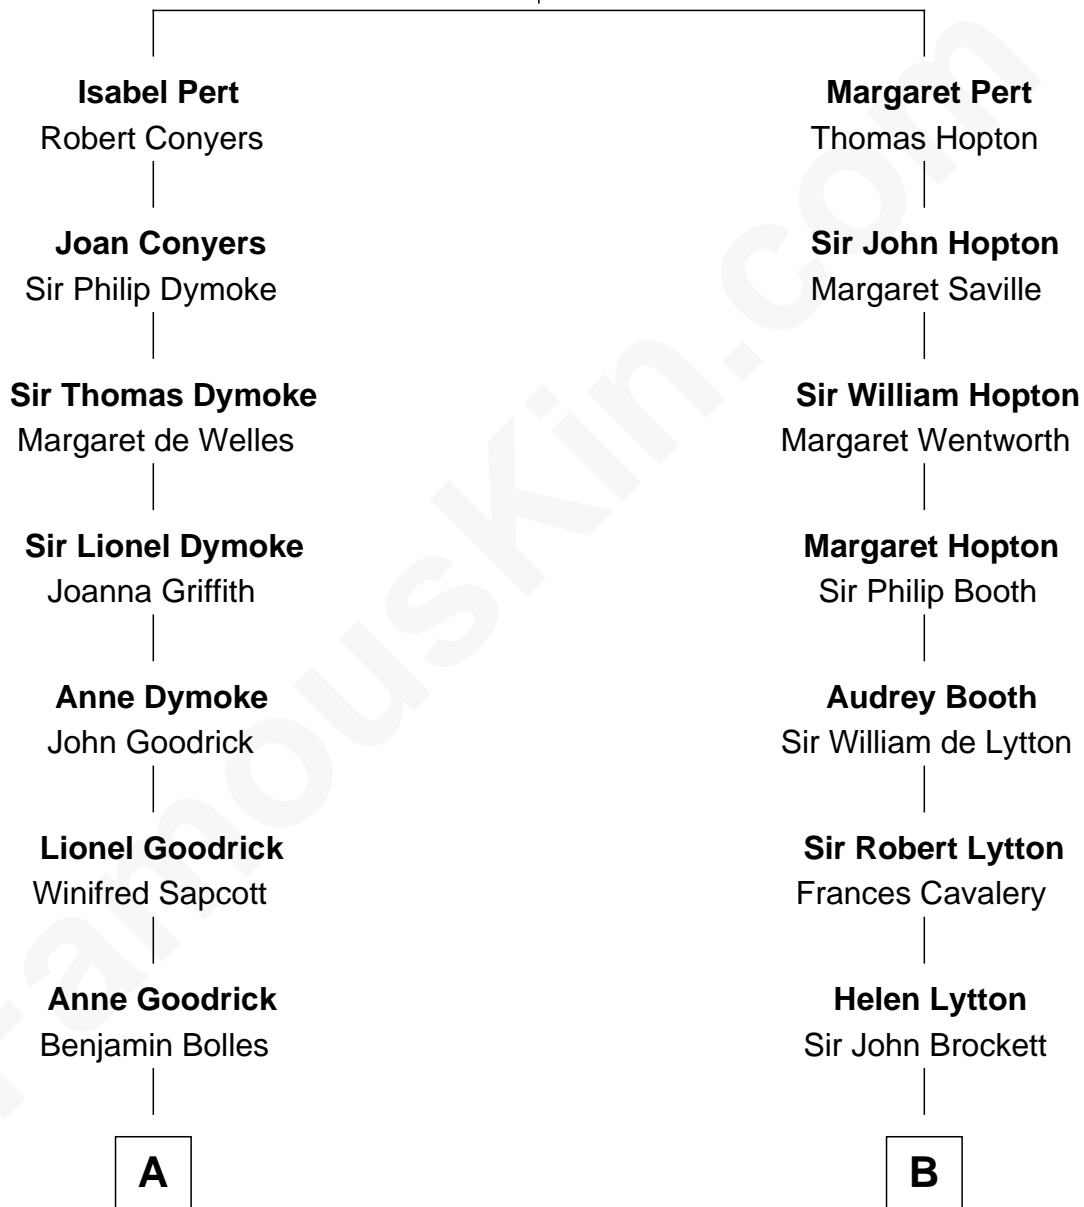

# FamousKin.com Relationship Chart of

**Dave Cowens**  
*NBA Hall of Famer*

19th cousin of

**Princess Diana**  
*Princess of Wales*

**William Pert**  
Joan le Scrope

**C**

**Stanley True Atwood**

Dorothy Ann Ulrich

**Ruth Ellen Atwood**

John Joseph Cowens

**Dave Cowens**

*NBA Hall of Famer*

**D**

**Albert Edward John Spencer**

Cynthia Elinor Beatrix Hamilton

**Edward John Spencer**

Frances Ruth Burke Roche

**Princess Diana**

*Princess of Wales*

FamousKin.com