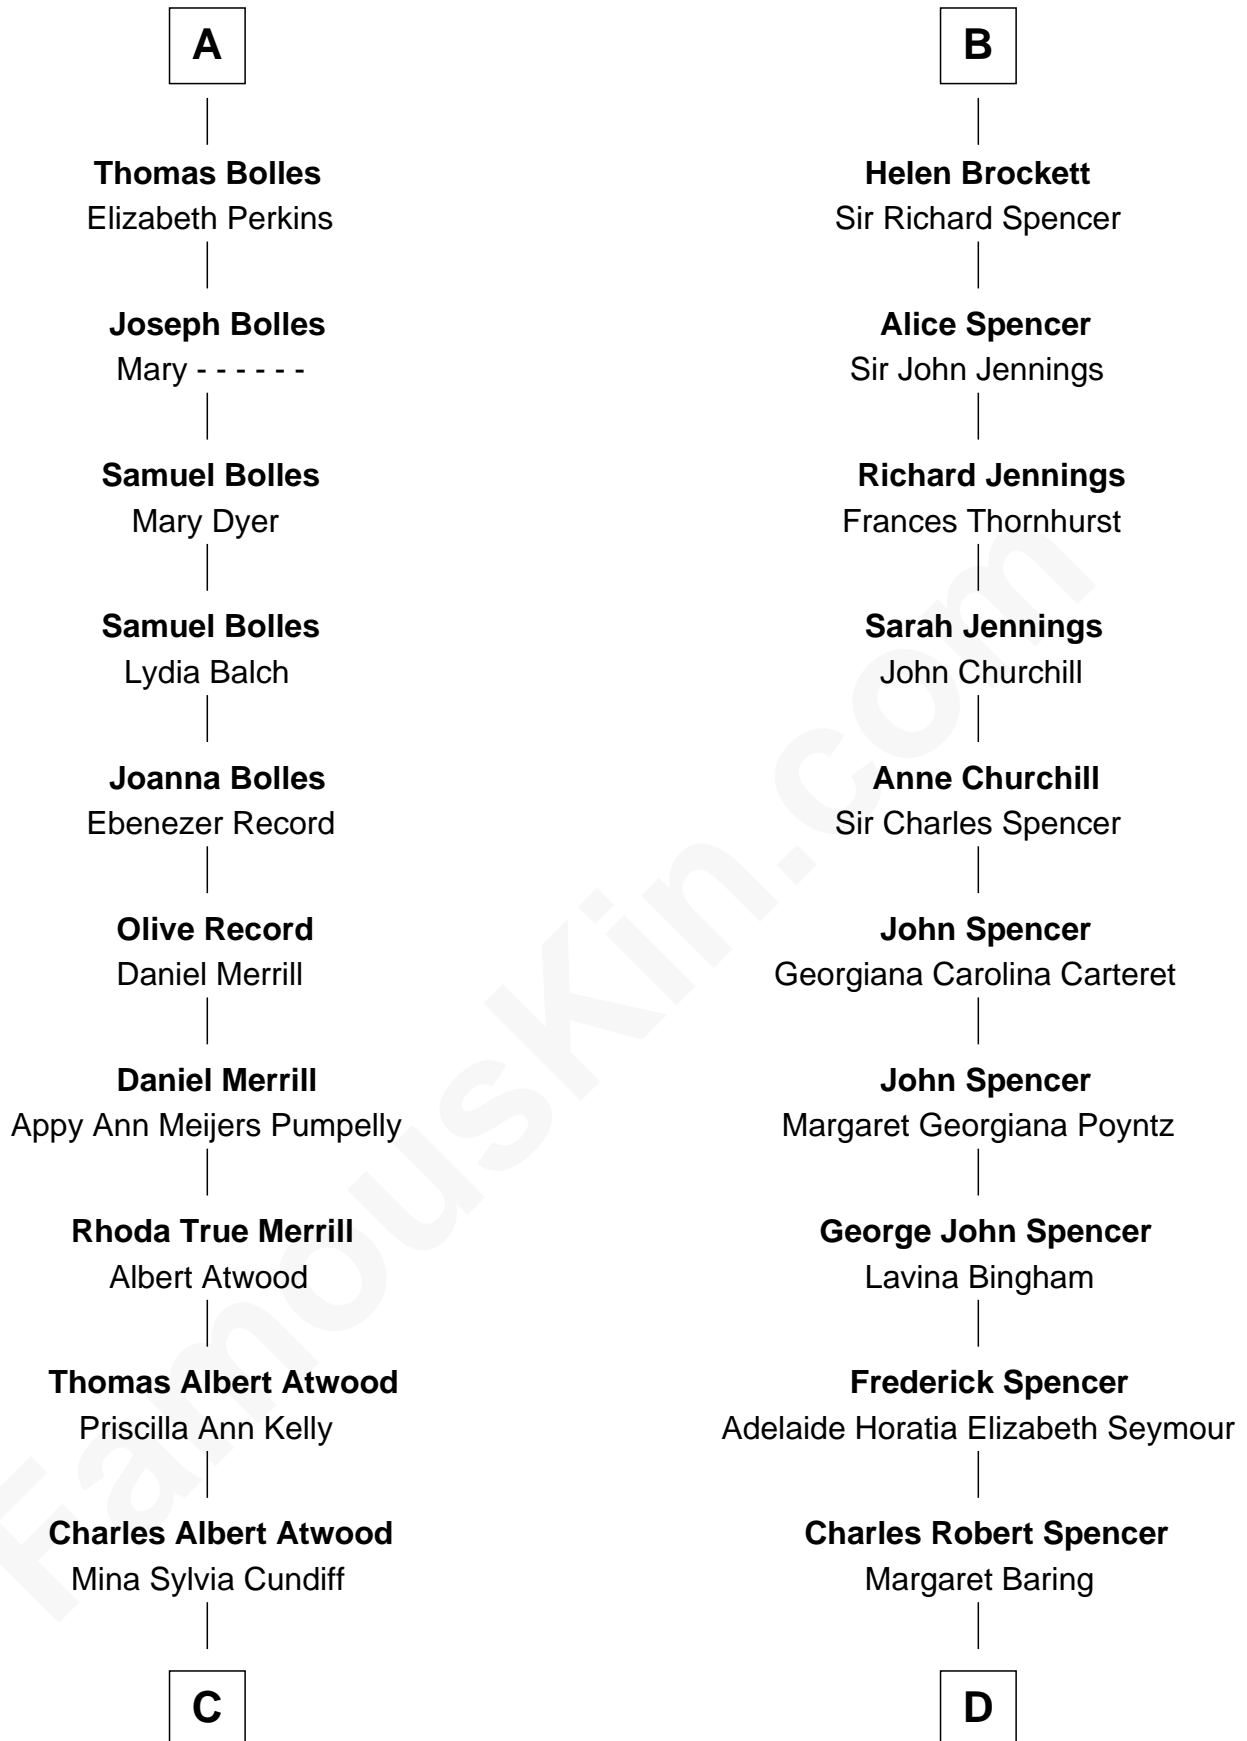

# FamousKin.com Relationship Chart of

**Dave Cowens**  
*NBA Hall of Famer*

19th cousin of

**Princess Diana**  
*Princess of Wales*

**William Pert**  
Joan le Scrope

**C**

**Stanley True Atwood**

Dorothy Ann Ulrich

Frances Ruth Burke Roche

**Princess Diana**

*Princess of Wales*

FamousKin.com