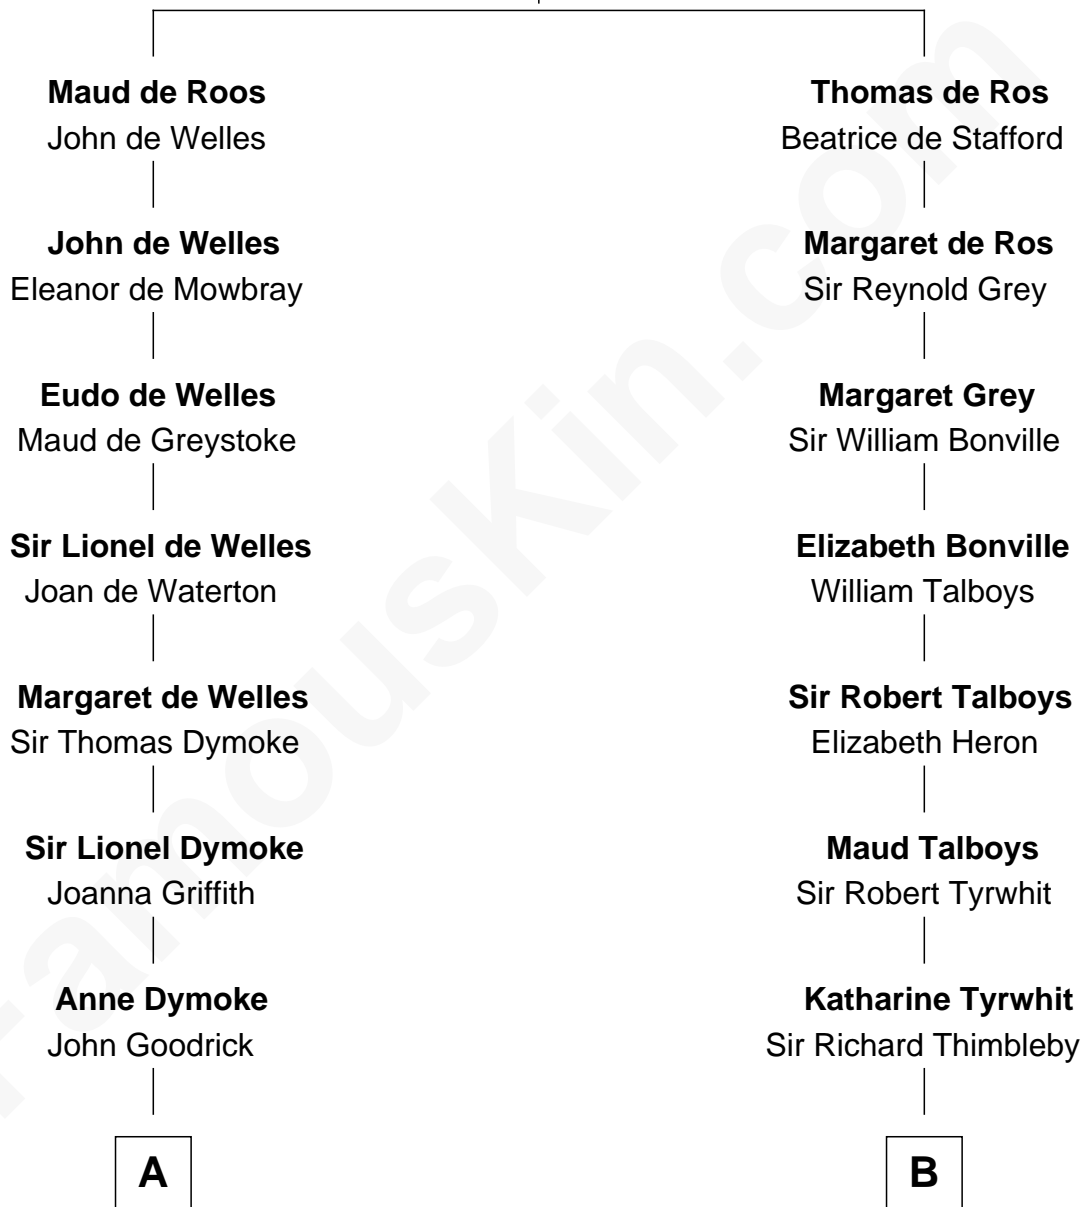

FamousKin.com Relationship Chart of

Dave Cowens

NBA Hall of Famer

16th cousin 5 times removed of

William Rufus Day

36th U.S. Secretary of State

Sir William de Ros
Margery de Badlesmere

C

Thomas Albert Atwood

Priscilla Ann Kelly

Charles Albert Atwood

Mina Sylvia Cundiff

Stanley True Atwood

Dorothy Ann Ulrich

Ruth Ellen Atwood

John Joseph Cowens