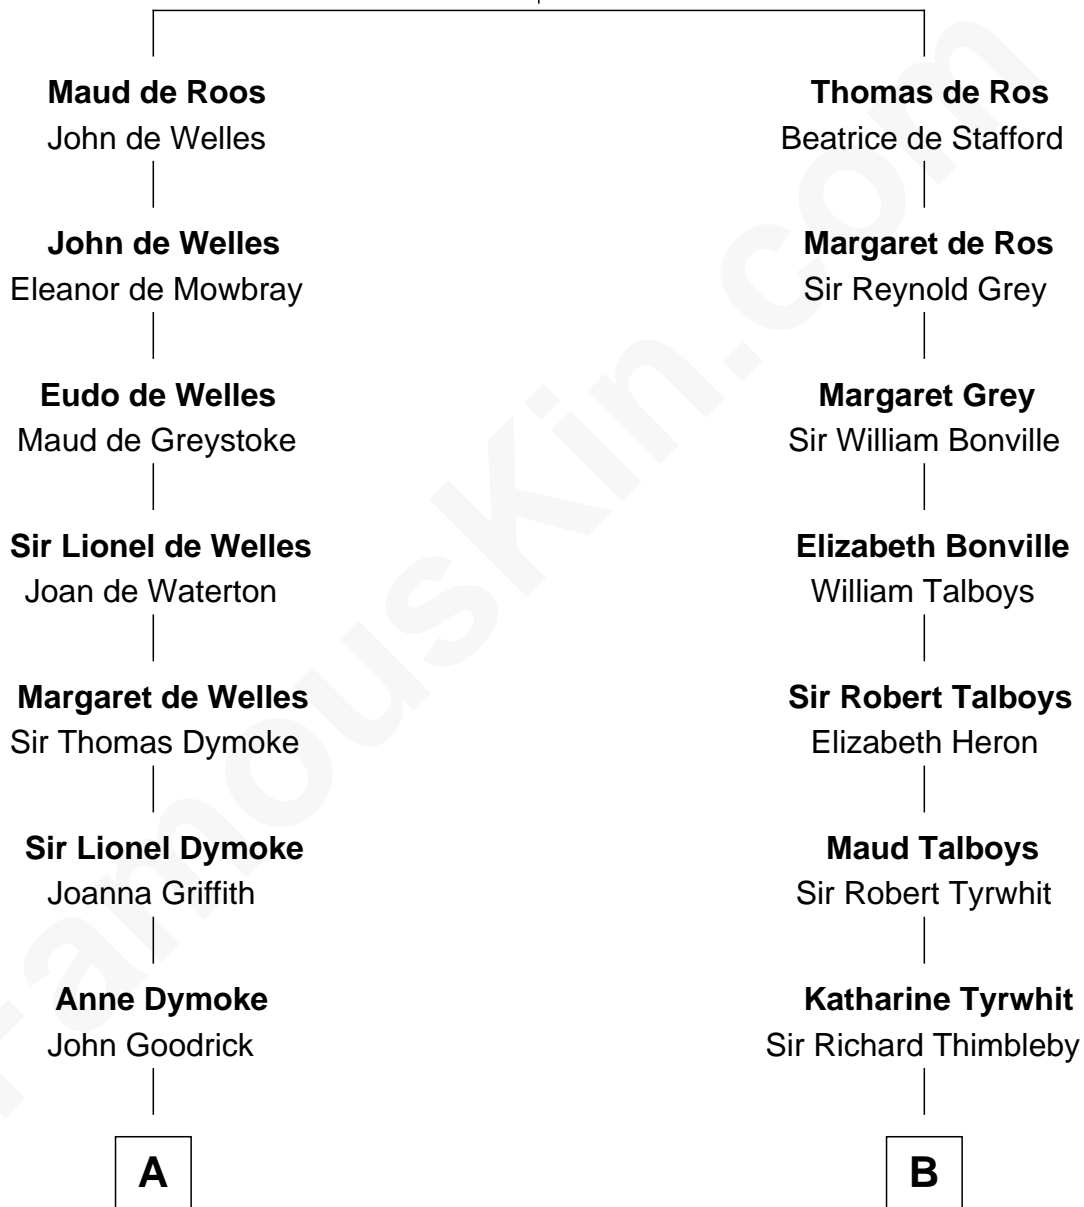

FamousKin.com Relationship Chart of

Dave Cowens

NBA Hall of Famer

20th cousin 1 time removed of

Anna Gunn

TV and Movie Actress

Sir William de Ros
Margery de Badlesmere

C

Thomas Albert Atwood

Priscilla Ann Kelly

Charles Albert Atwood

Mina Sylvia Cundiff

Stanley True Atwood

Dorothy Ann Ulrich

Ruth Ellen Atwood

John Joseph Cowens