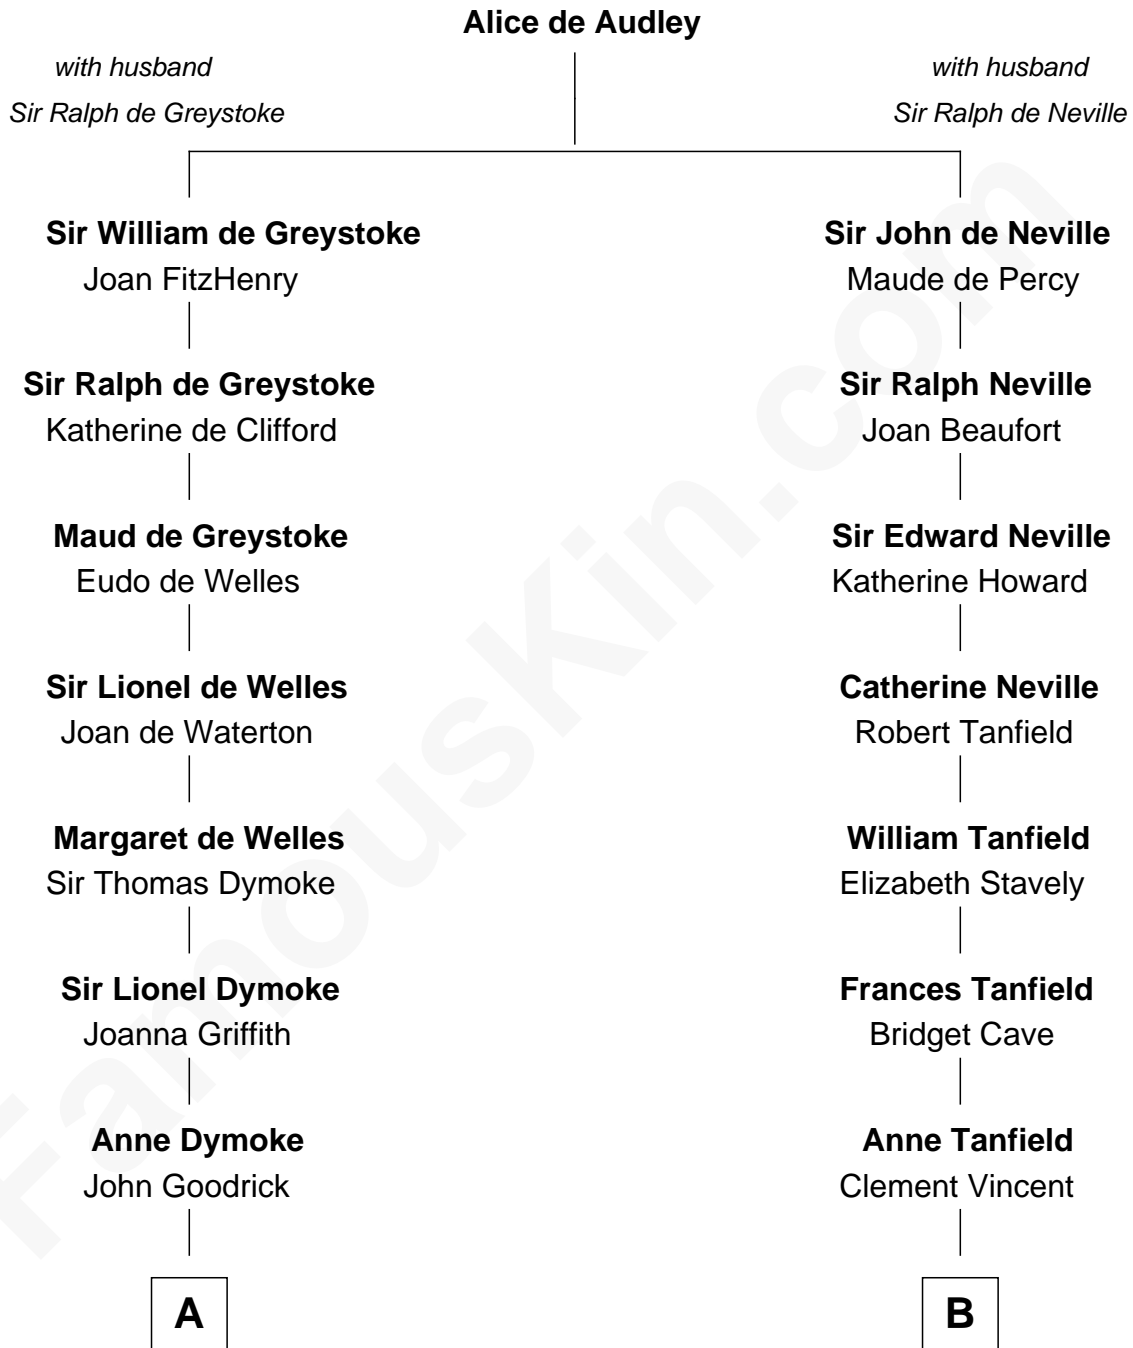

FamousKin.com Relationship Chart of

Dave Cowens

NBA Hall of Famer

20th cousin 1 time removed of

Mary Chapin Carpenter

Singer and Songwriter

C

Thomas Albert Atwood