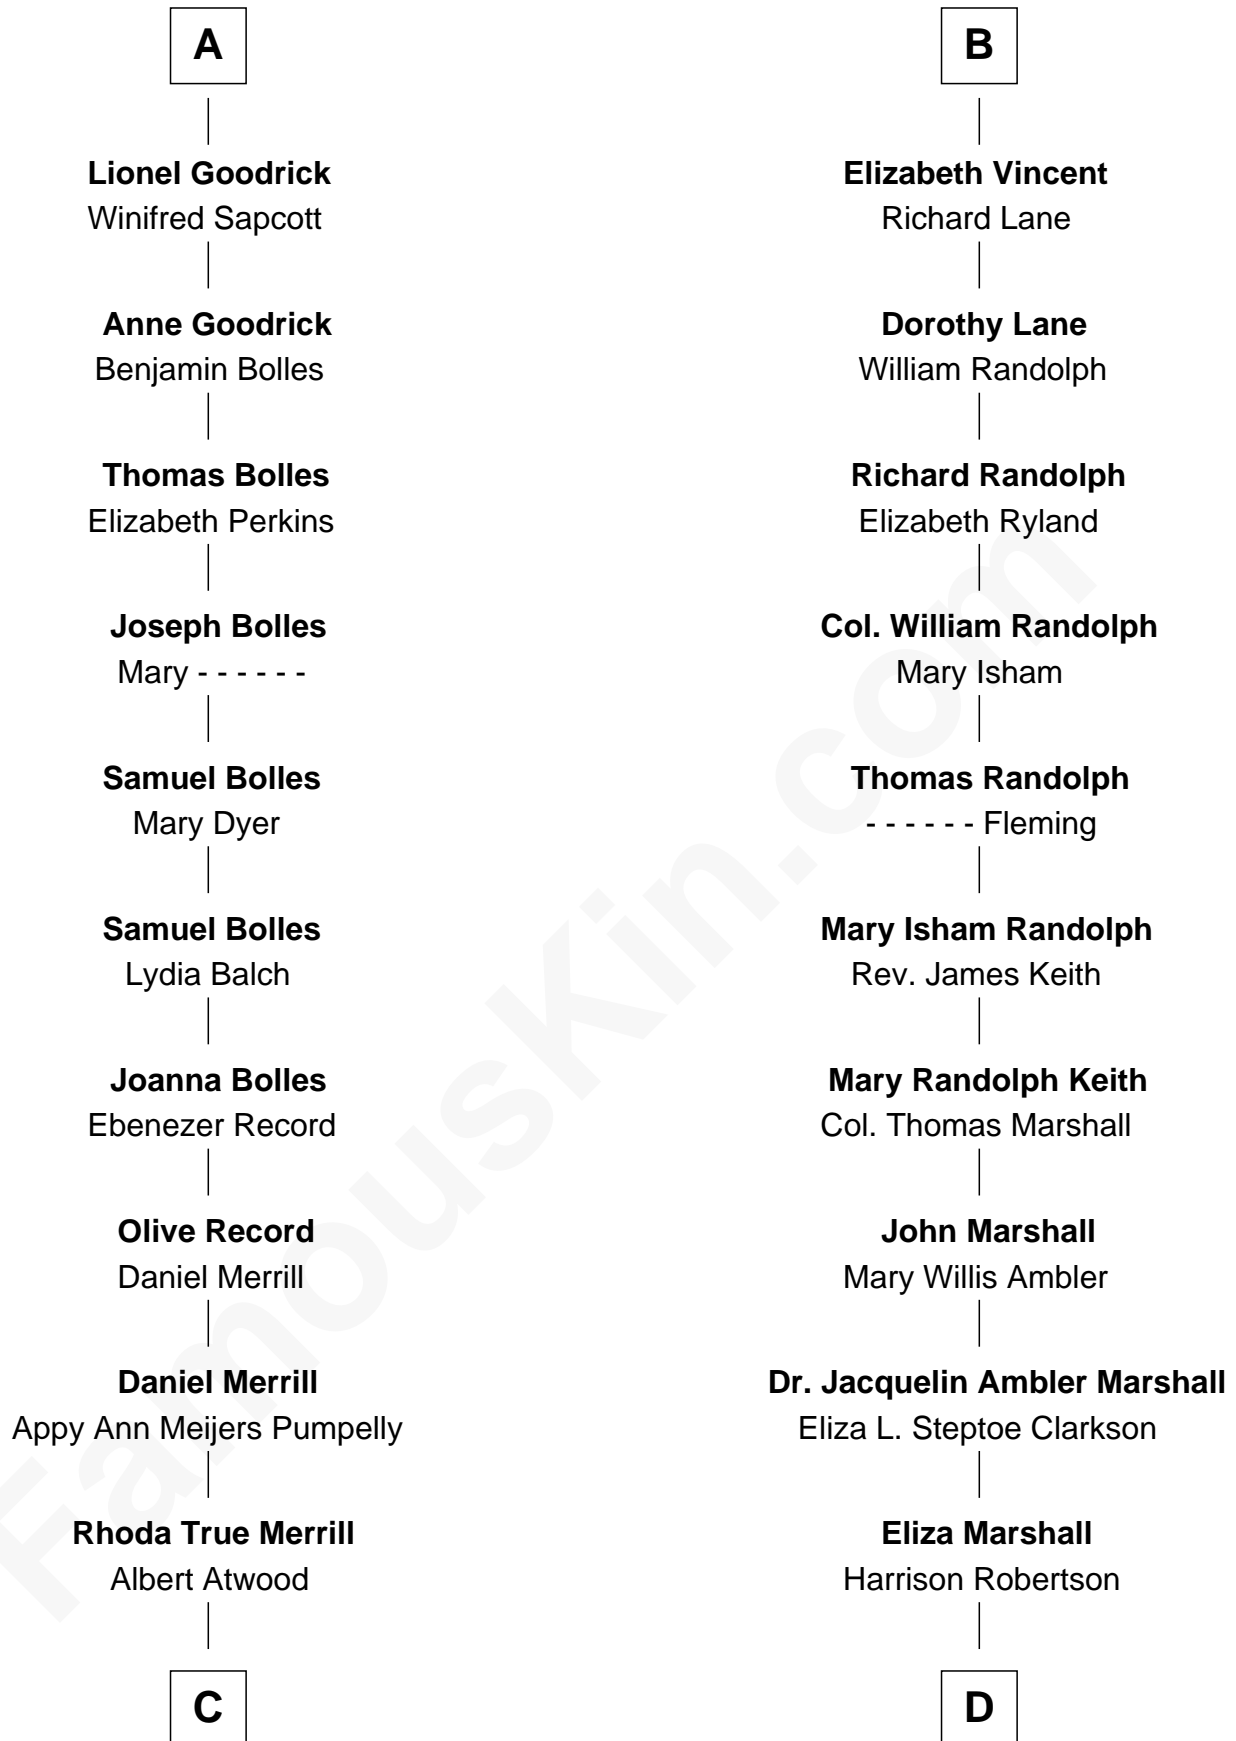

FamousKin.com Relationship Chart of

Dave Cowens

NBA Hall of Famer

20th cousin 1 time removed of

Mary Chapin Carpenter

Singer and Songwriter

C

Thomas Albert Atwood