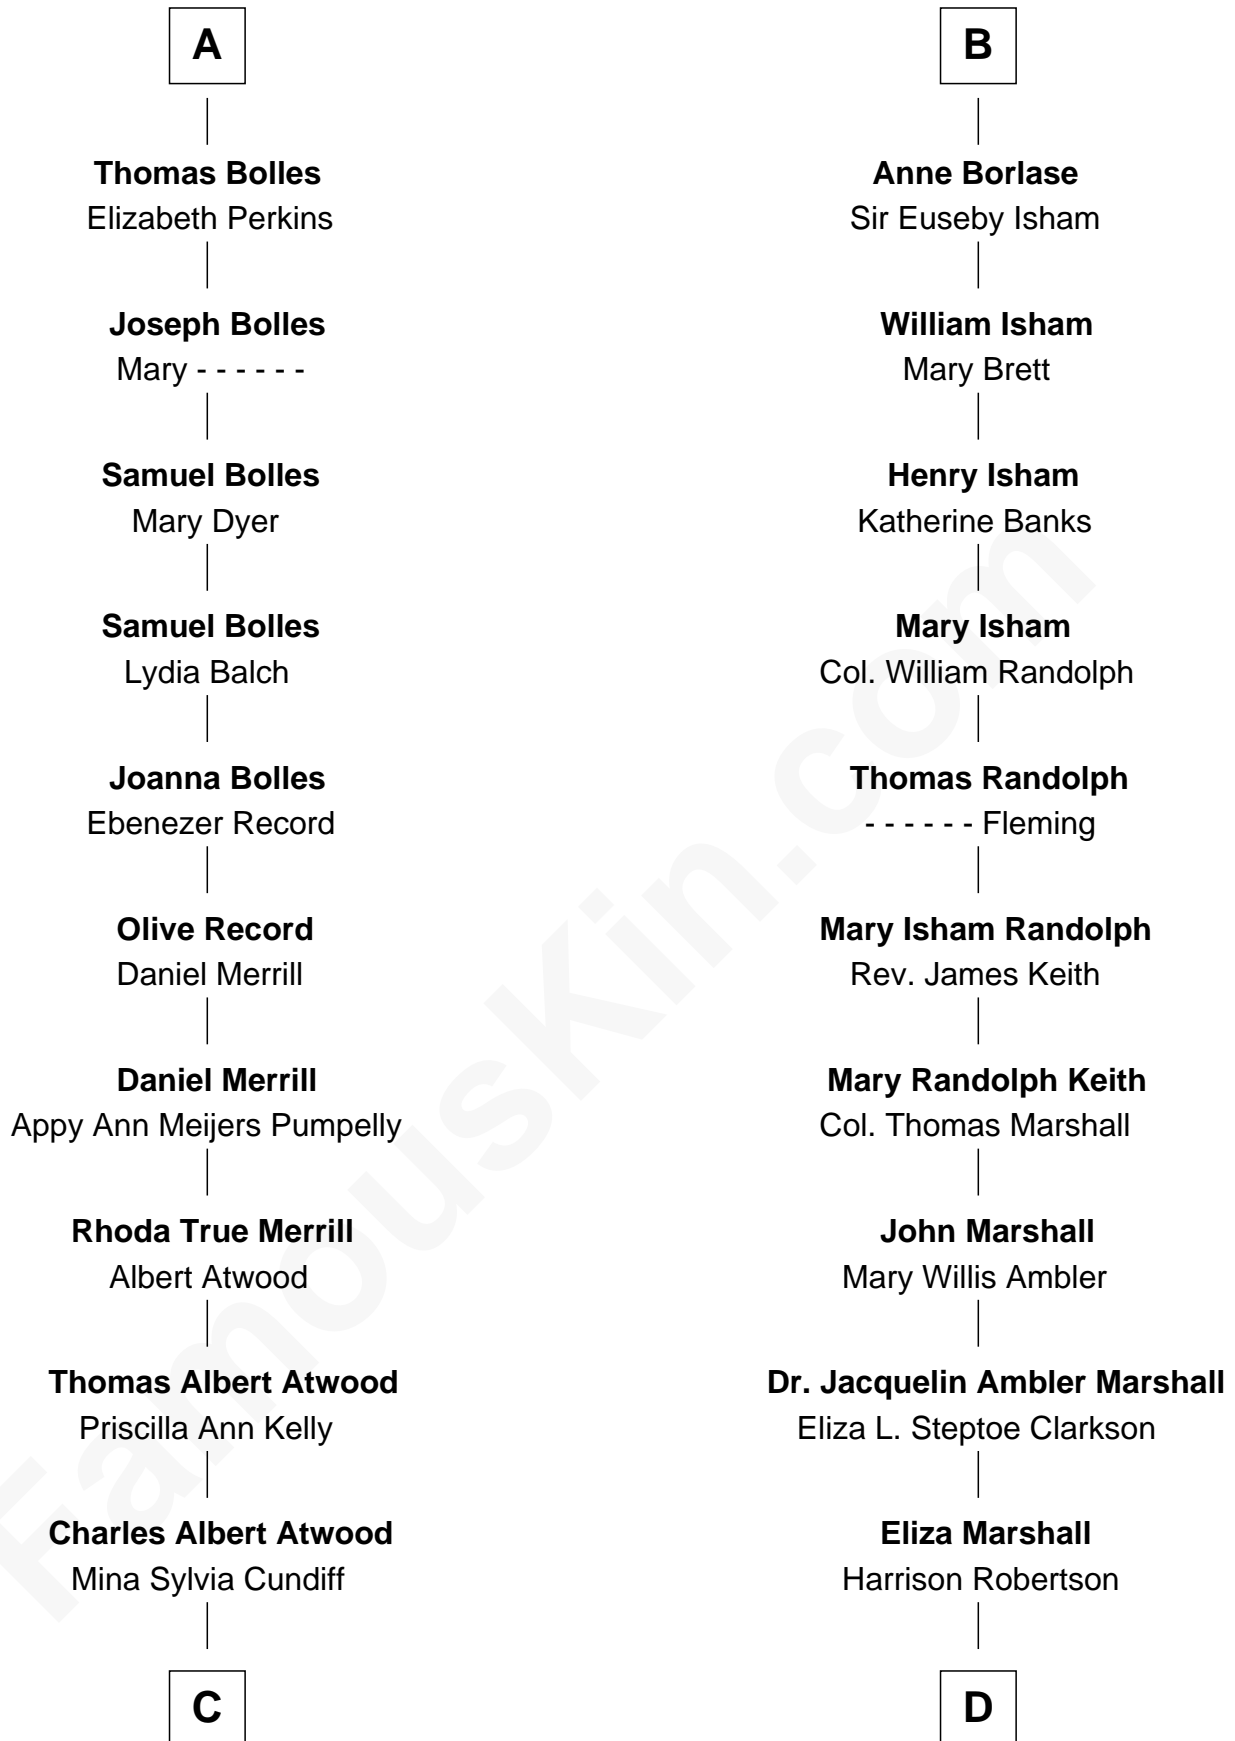

# FamousKin.com Relationship Chart of

**Dave Cowens**

*NBA Hall of Famer*

19th cousin 1 time removed of

**Mary Chapin Carpenter**

*Singer and Songwriter*

**William Pert**  
Joan le Scrope

**C**

**Stanley True Atwood**

Dorothy Ann Ulrich

**Ruth Ellen Atwood**

John Joseph Cowens

**Dave Cowens**

*NBA Hall of Famer*

**D**

**Harrison Robertson**

Mary L. Vawter

**Harrison Marshall Robertson**

Mary MacKenzie

**Mary Bowie Robertson**

Chapin Carpenter

**Mary Chapin Carpenter**

*Singer and Songwriter*

FamousKin.com