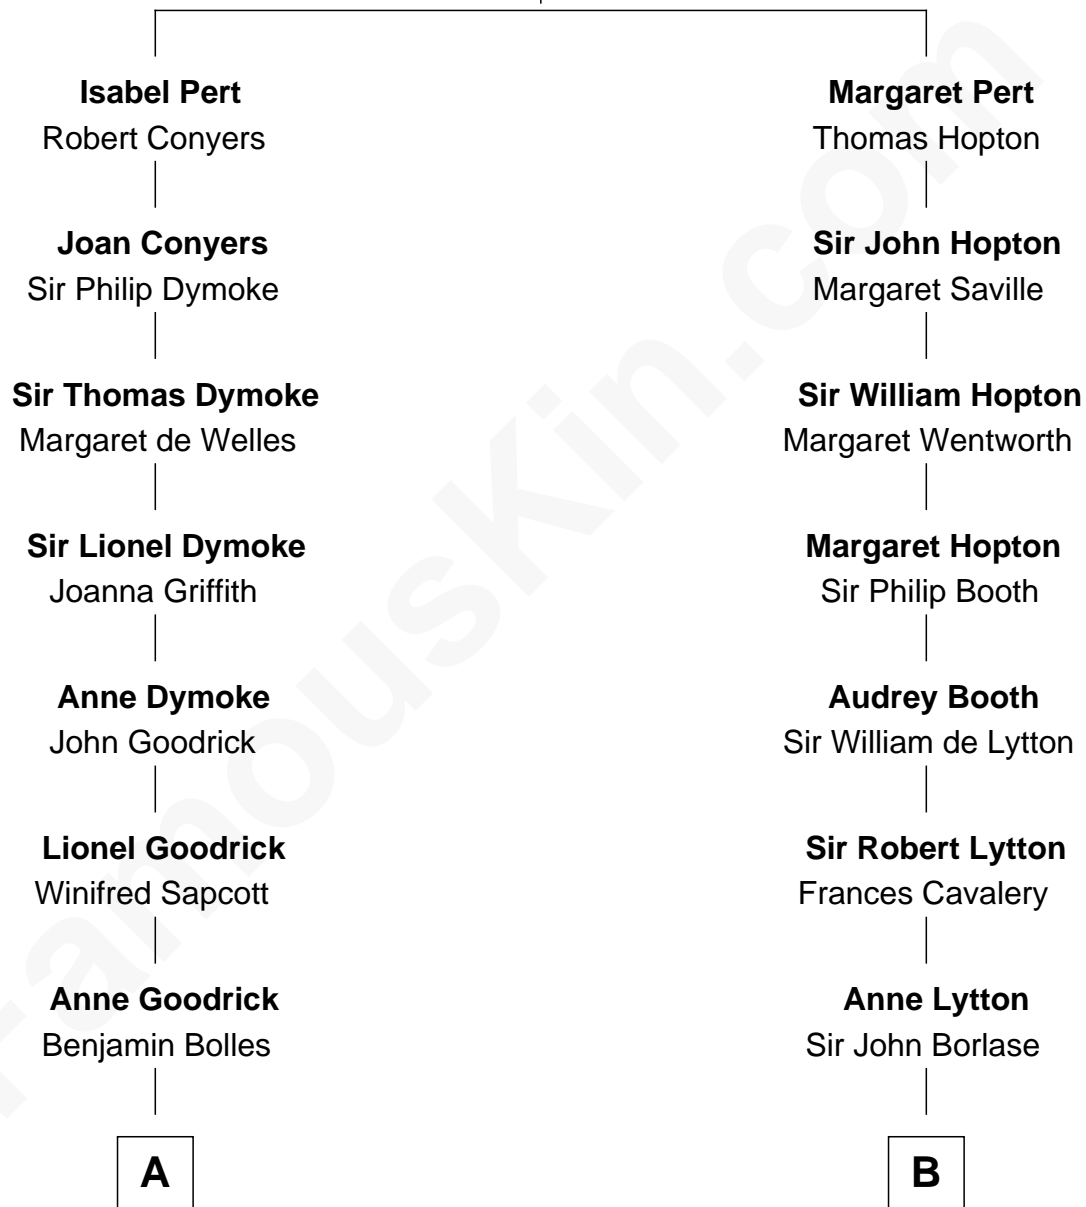

# FamousKin.com Relationship Chart of

**Dave Cowens**

*NBA Hall of Famer*

19th cousin 1 time removed of

**Mary Chapin Carpenter**

*Singer and Songwriter*

**William Pert**  
Joan le Scrope

**C**

**Stanley True Atwood**

Dorothy Ann Ulrich

**Ruth Ellen Atwood**

John Joseph Cowens

**Dave Cowens**

*NBA Hall of Famer*

**D**

**Harrison Robertson**