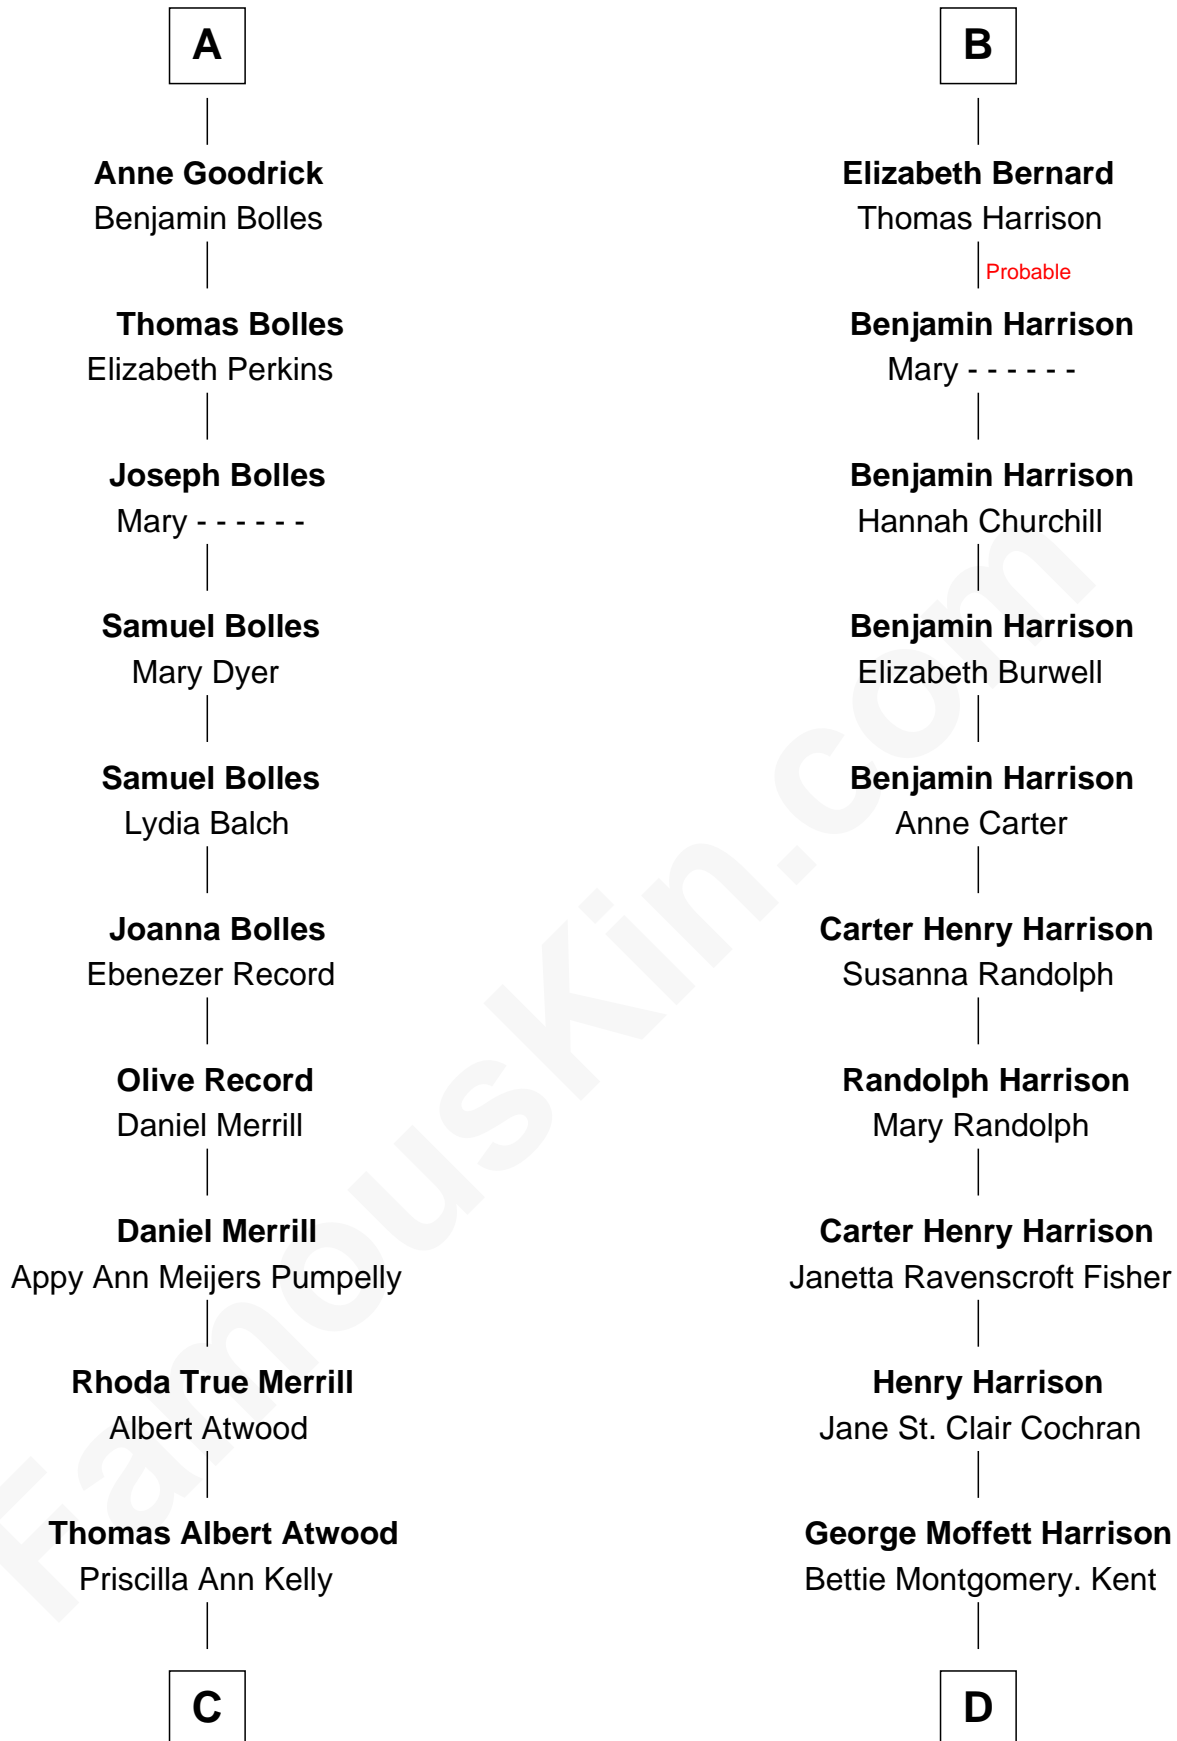

FamousKin.com Relationship Chart of

Dave Cowens
NBA Hall of Famer

20th cousin of

Edward Norton
Movie Actor

John de Welles
Maud de Roos

John de Welles
Eleanor de Mowbray

Eudo de Welles
Maud de Greystoke

Sir Lionel de Welles
Joan de Waterton

Margaret de Welles
Sir Thomas Dymoke

Sir Lionel Dymoke
Joanna Griffith

Anne Dymoke
John Goodrick

Lionel Goodrick
Winifred Sappcott

A

Margery de Welles
Stephen le Scrope

John le Scrope
Elizabeth Chaworth

Elizabeth le Scrope
Sir Henry le Scrope

Margaret Scrope
John Bernard

John Bernard
Margaret Daundelyn

John Bernard
Cecily Muscote

Francis Bernard
Alice Hazlewood

B

C

Charles Albert Atwood

Mina Sylvia Cundiff