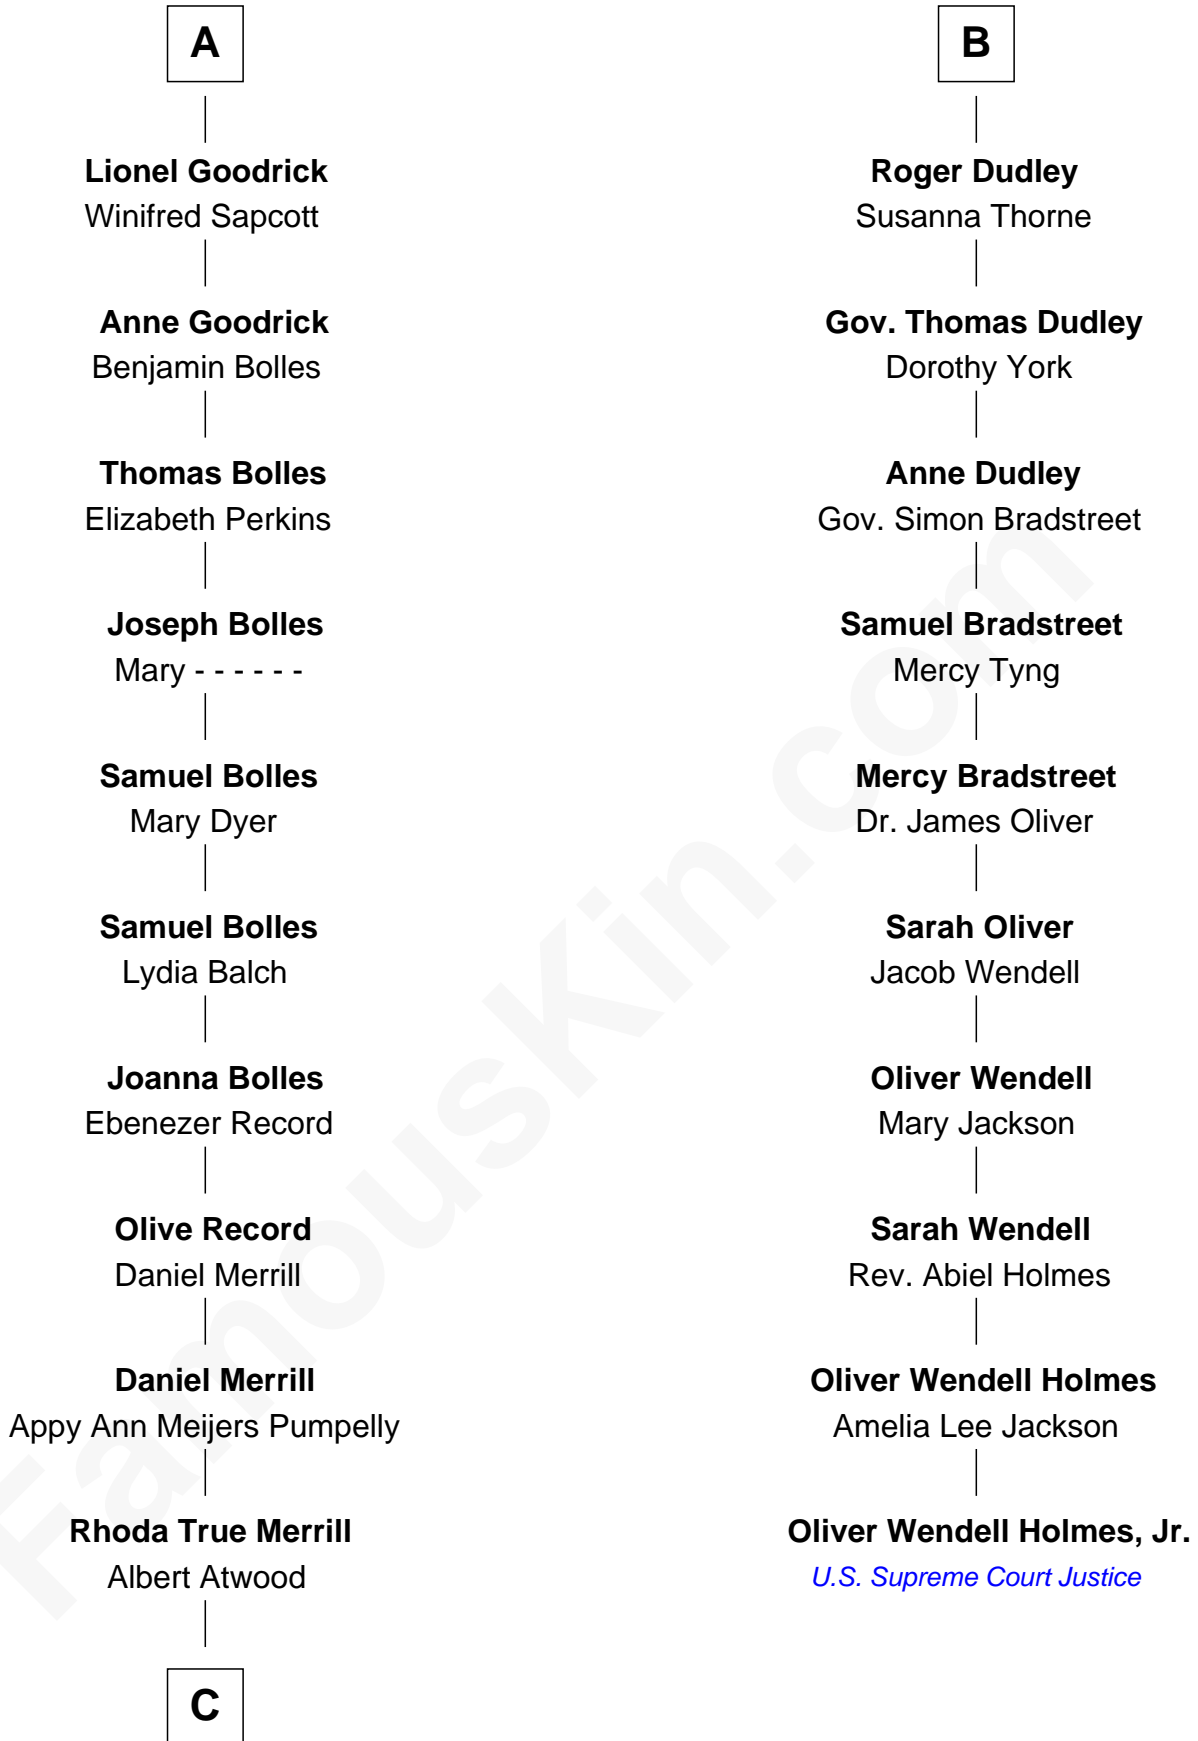

FamousKin.com Relationship Chart of

Dave Cowens

NBA Hall of Famer

16th cousin 5 times removed of

Oliver Wendell Holmes, Jr.

U.S. Supreme Court Justice

C

—
Thomas Albert Atwood

Priscilla Ann Kelly

—
Charles Albert Atwood

Mina Sylvia Cundiff

—
Stanley True Atwood

Dorothy Ann Ulrich

—
Ruth Ellen Atwood

John Joseph Cowens

—
Dave Cowens