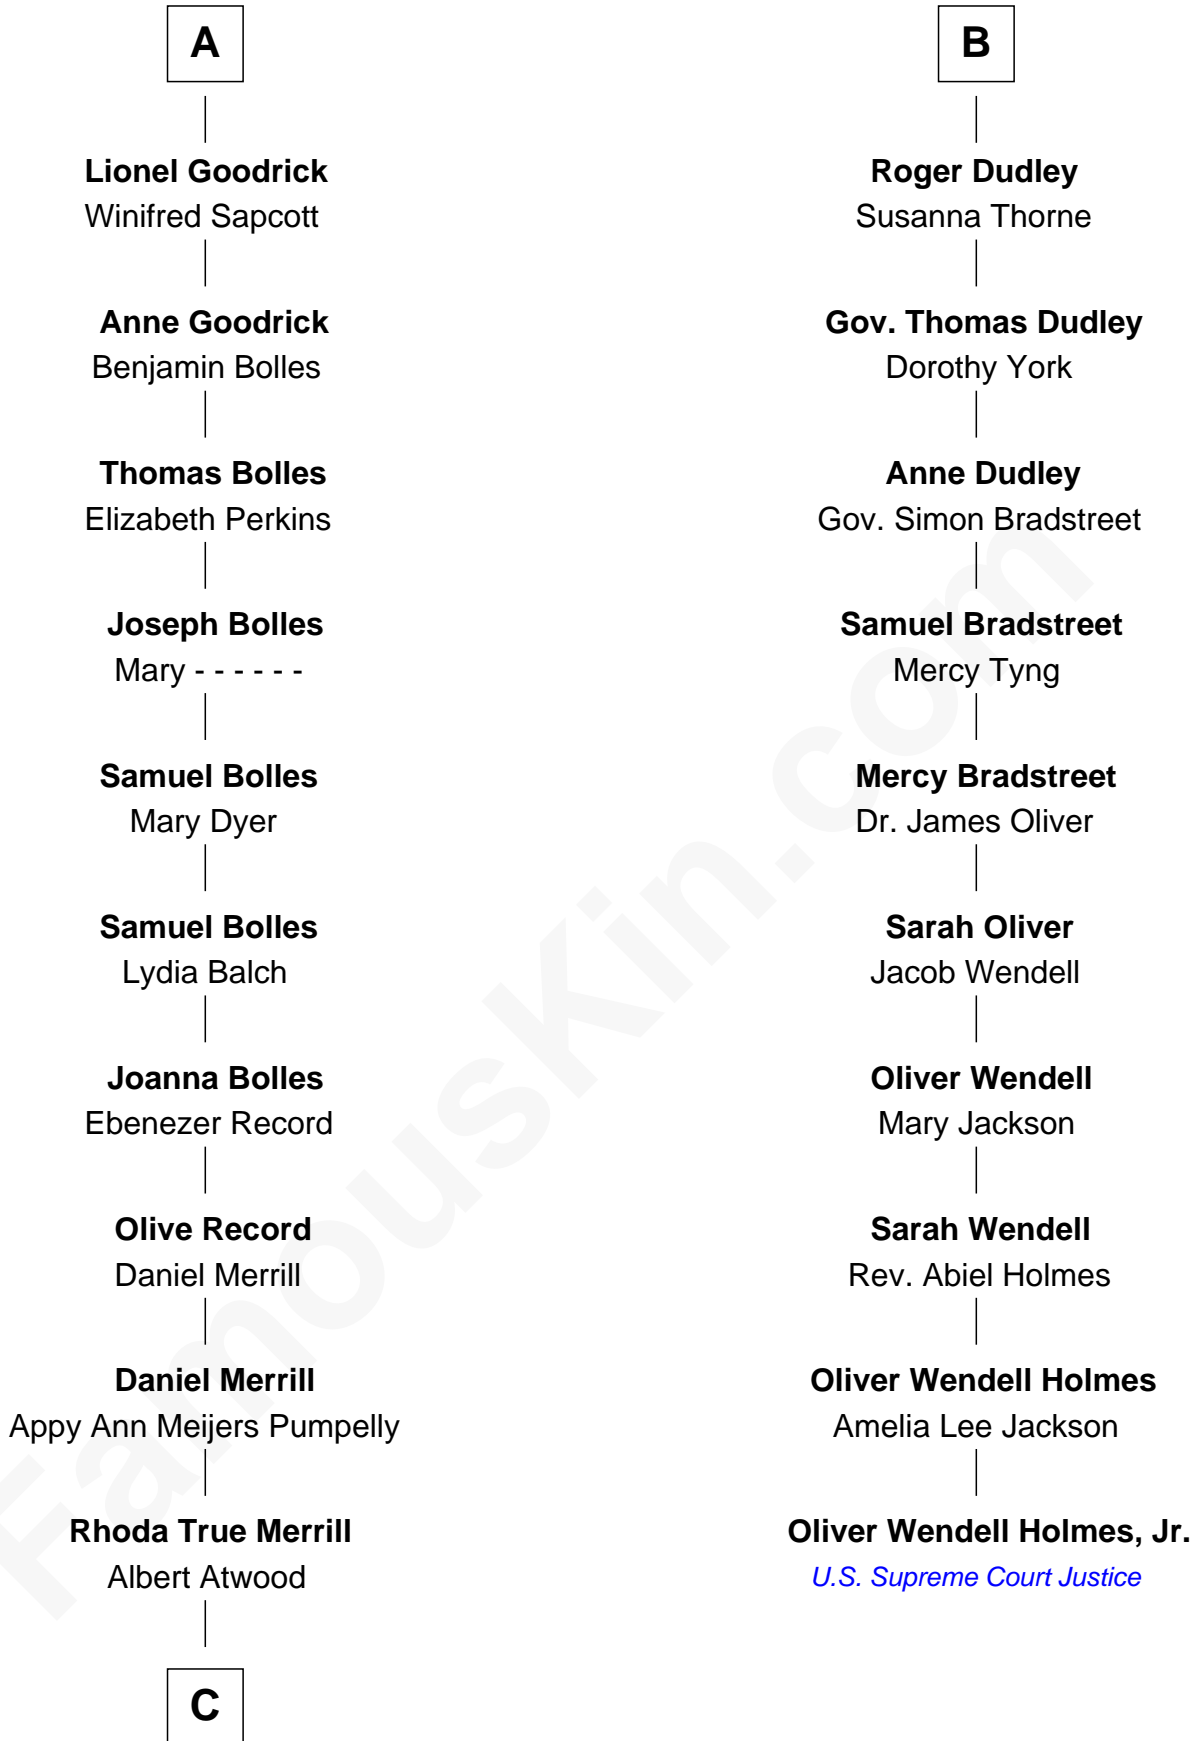

# FamousKin.com Relationship Chart of

**Dave Cowens**

*NBA Hall of Famer*

16th cousin 5 times removed of

**Oliver Wendell Holmes, Jr.**

*U.S. Supreme Court Justice*

**Sir Henry de Percy**

Idoine de Clifford

**C**

—  
**Thomas Albert Atwood**

Priscilla Ann Kelly

—  
**Charles Albert Atwood**

Mina Sylvia Cundiff

—  
**Stanley True Atwood**

Dorothy Ann Ulrich

—  
**Ruth Ellen Atwood**