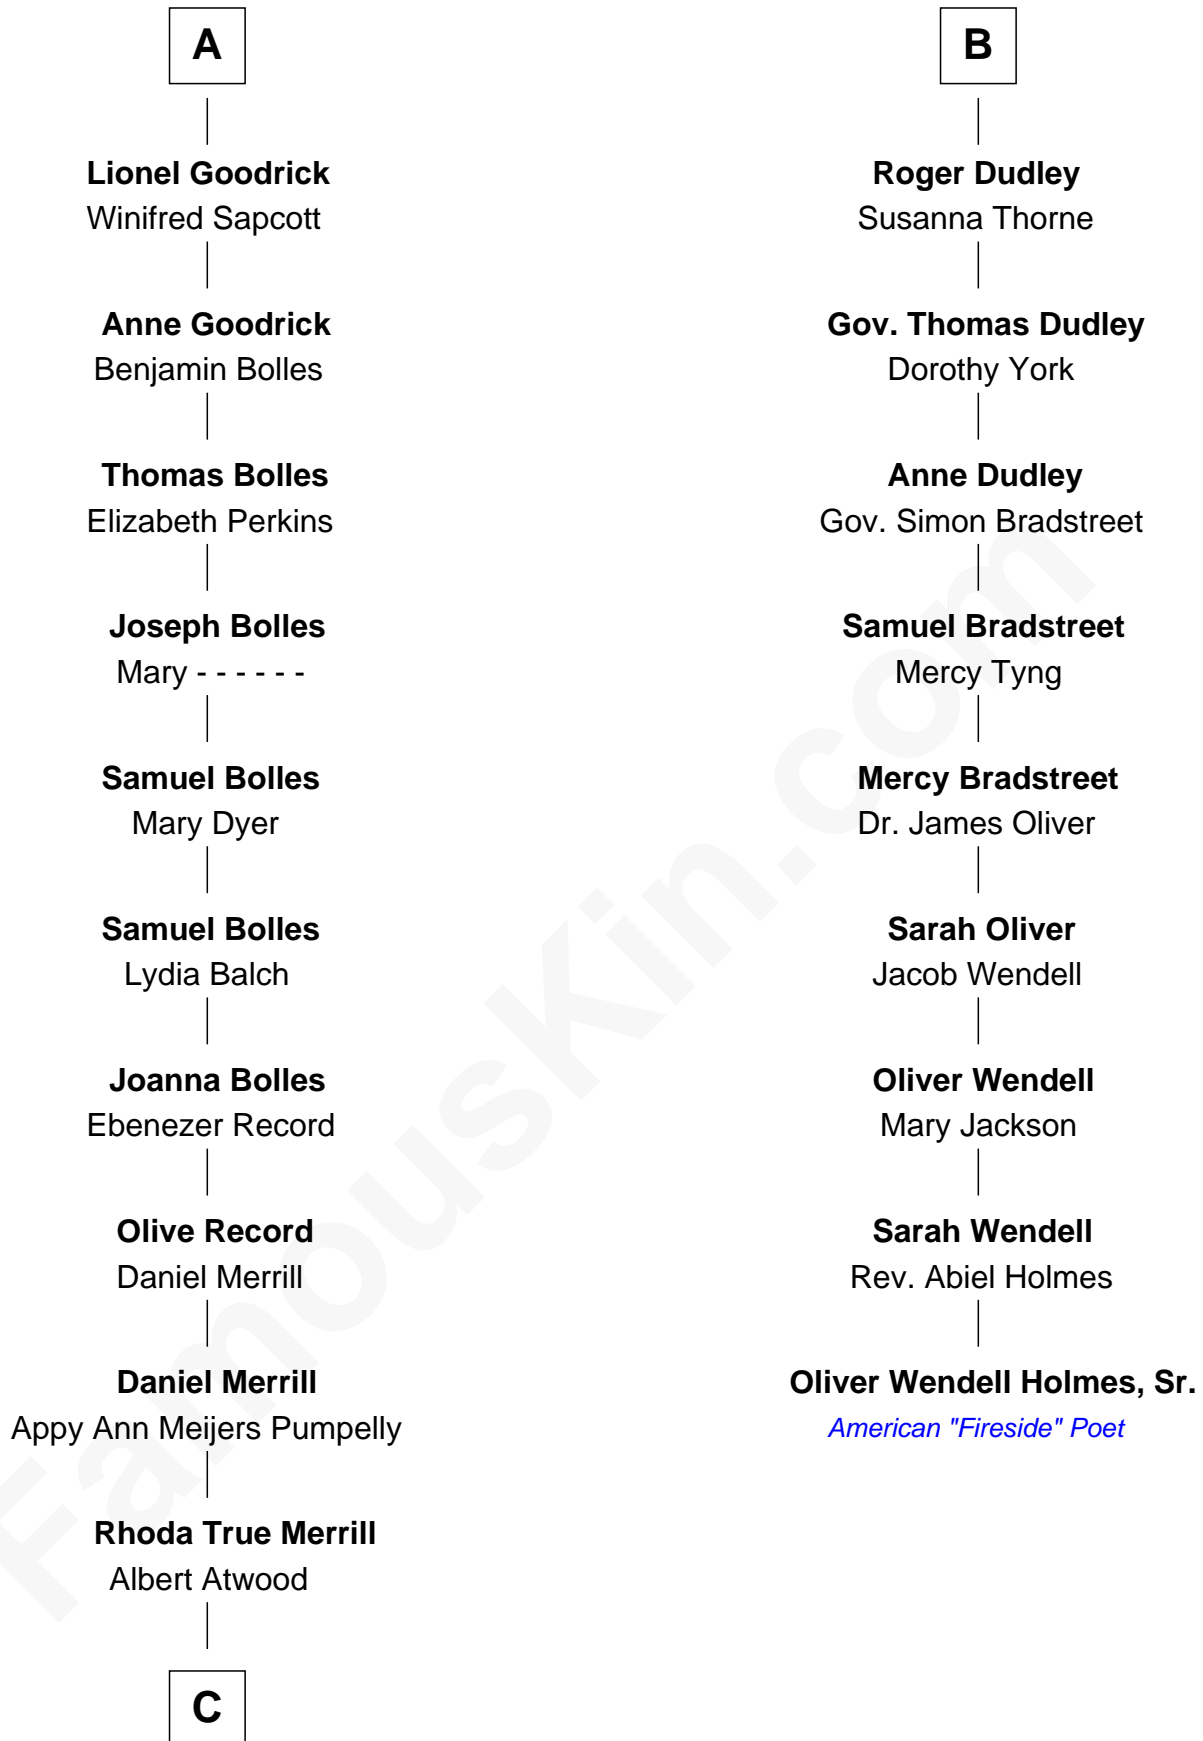

# FamousKin.com Relationship Chart of

**Dave Cowens**

*NBA Hall of Famer*

15th cousin 6 times removed of

**Oliver Wendell Holmes, Sr.**

*American "Fireside" Poet*

**C**

—  
**Thomas Albert Atwood**

Priscilla Ann Kelly

—  
**Charles Albert Atwood**

Mina Sylvia Cundiff

—  
**Stanley True Atwood**

Dorothy Ann Ulrich

—  
**Ruth Ellen Atwood**

John Joseph Cowens

—  
**Dave Cowens**