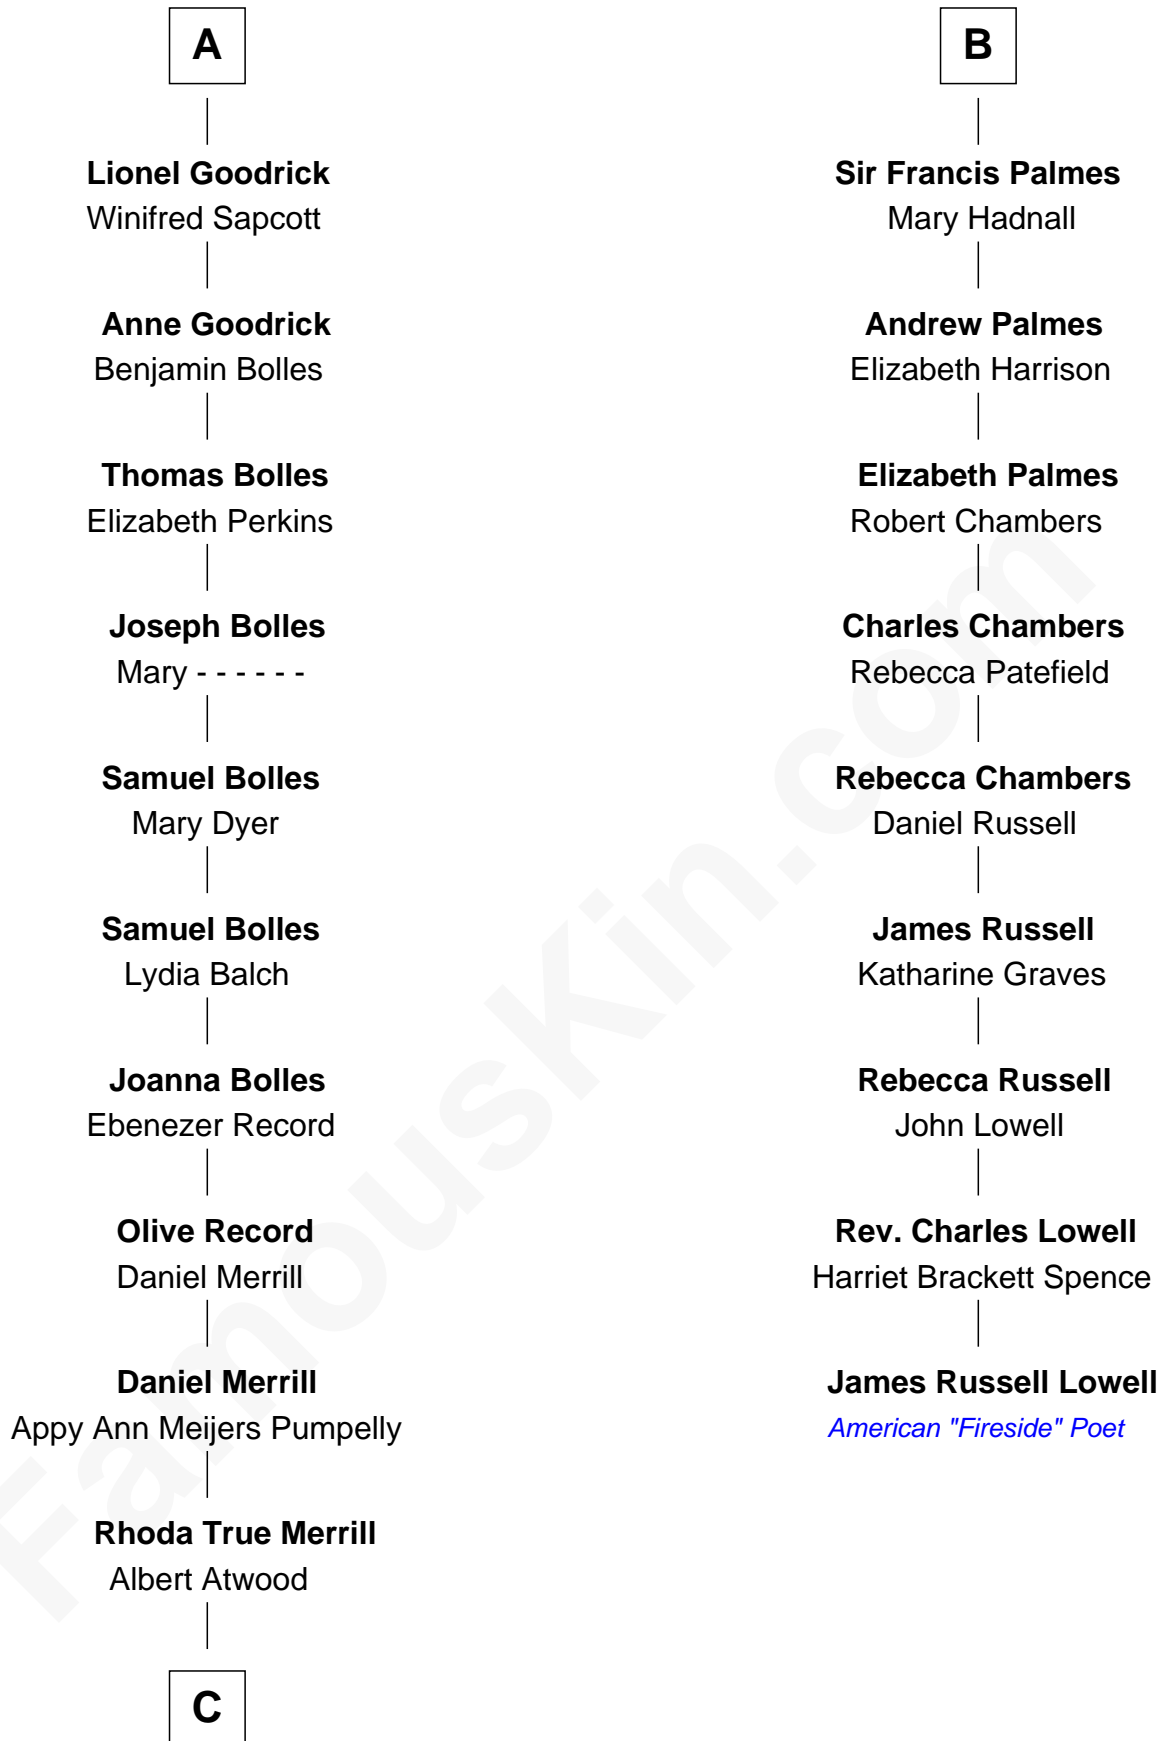

FamousKin.com Relationship Chart of

Dave Cowens

NBA Hall of Famer

15th cousin 6 times removed of

James Russell Lowell

American "Fireside" Poet

Sir Thomas de Beauchamp

Katherine de Mortimer

C

—
Thomas Albert Atwood

Priscilla Ann Kelly

—
Charles Albert Atwood

Mina Sylvia Cundiff

—
Stanley True Atwood

Dorothy Ann Ulrich

—
Ruth Ellen Atwood