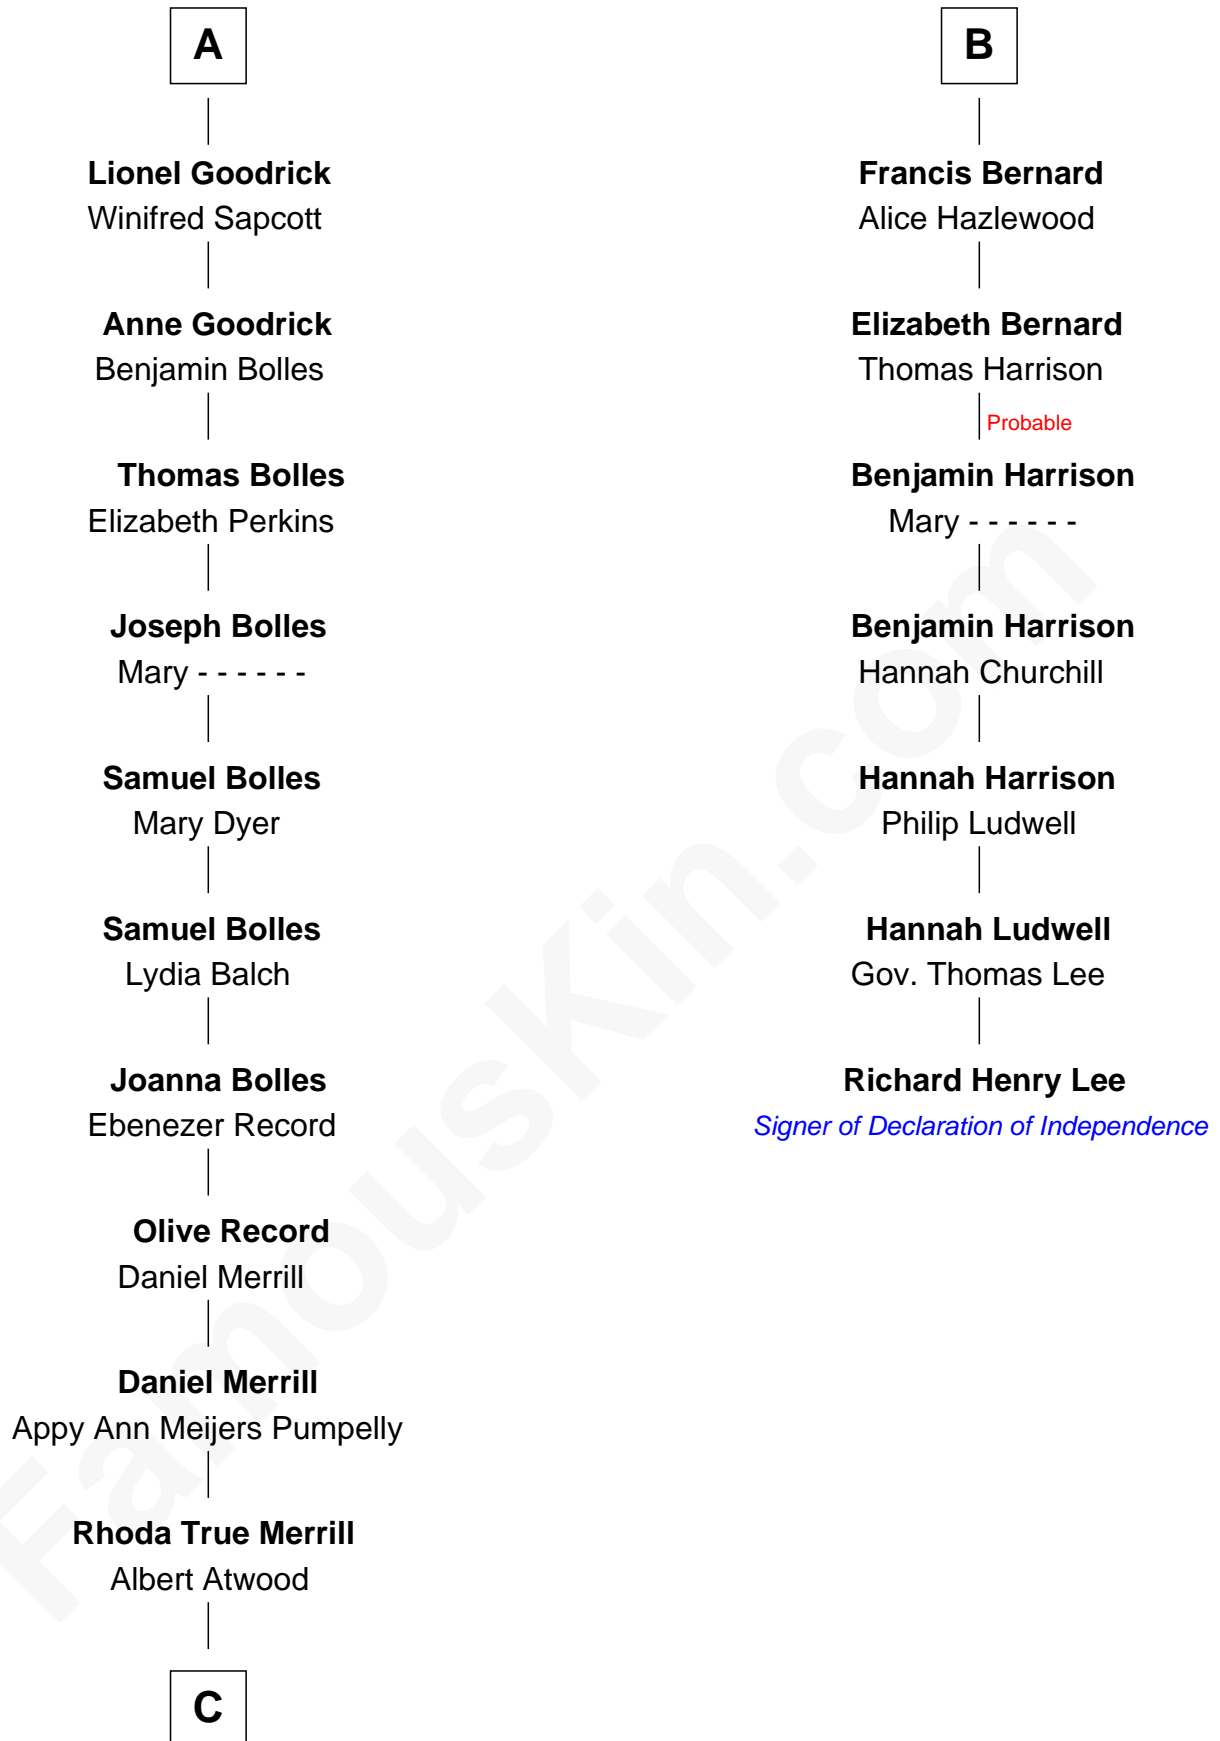

# FamousKin.com Relationship Chart of

**Dave Cowens**

*NBA Hall of Famer*

13th cousin 8 times removed of

**Richard Henry Lee**

*Signer of the Declaration of Independence*

**C**

—  
**Thomas Albert Atwood**

Priscilla Ann Kelly

—  
**Charles Albert Atwood**

Mina Sylvia Cundiff

—  
**Stanley True Atwood**

Dorothy Ann Ulrich

—  
**Ruth Ellen Atwood**

John Joseph Cowens

—  
**Dave Cowens**