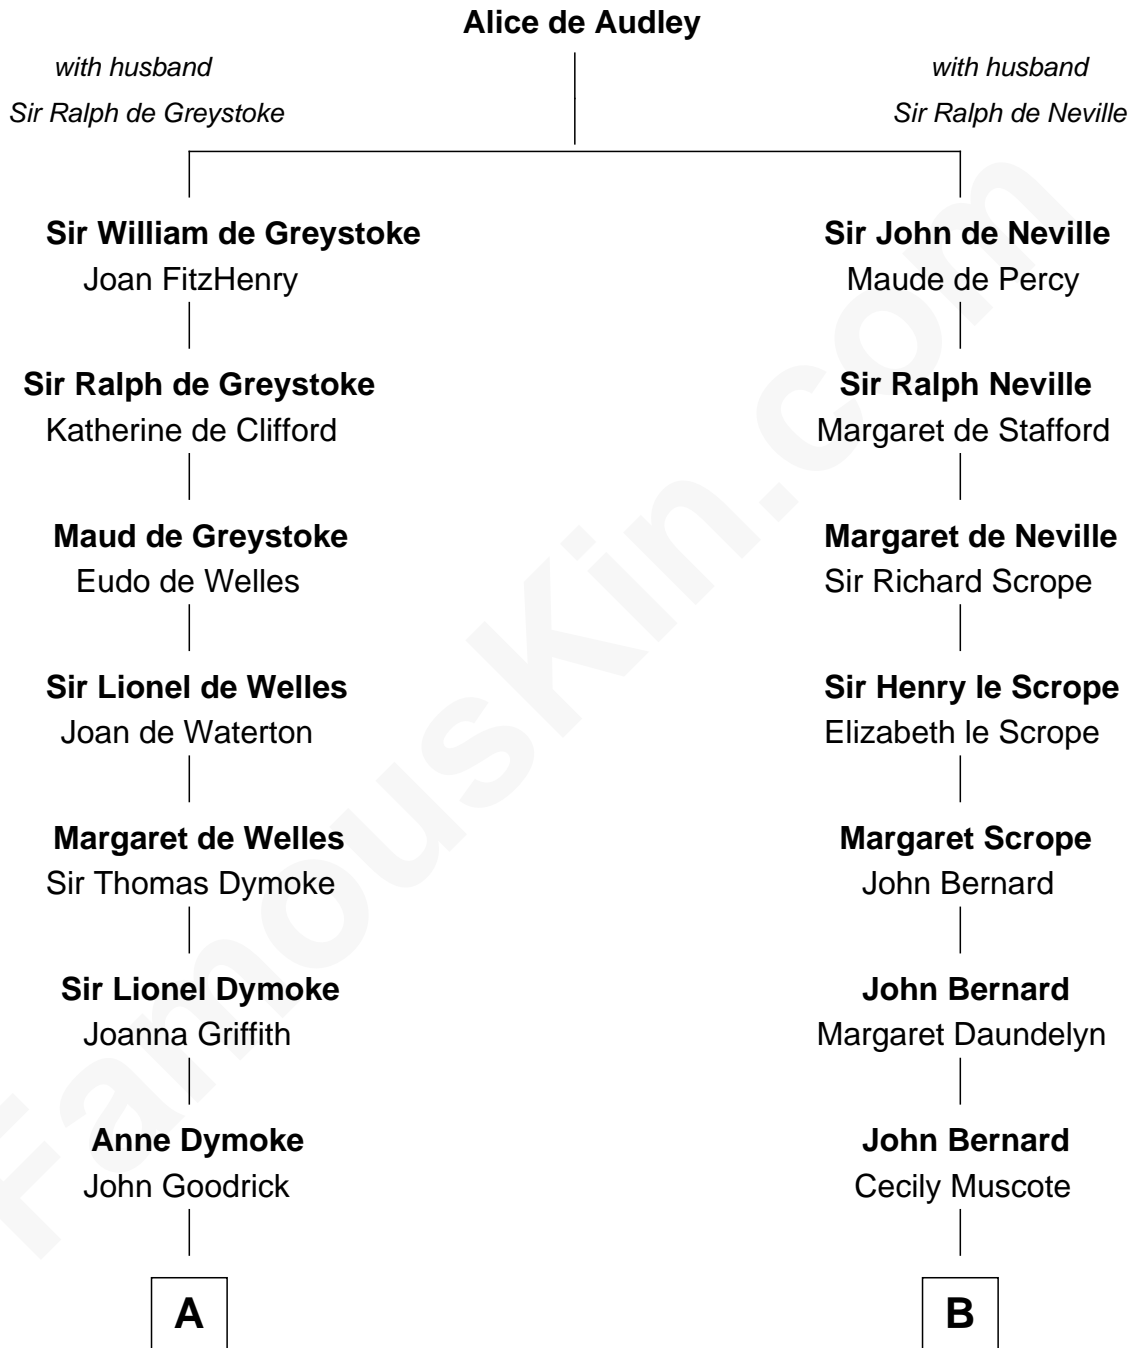

# FamousKin.com Relationship Chart of

**Dave Cowens**

*NBA Hall of Famer*

13th cousin 8 times removed of

**Richard Henry Lee**

*Signer of the Declaration of Independence*

**C**

—  
**Thomas Albert Atwood**

Priscilla Ann Kelly

—  
**Charles Albert Atwood**

Mina Sylvia Cundiff

—  
**Stanley True Atwood**

Dorothy Ann Ulrich

—  
**Ruth Ellen Atwood**

John Joseph Cowens

—  
**Dave Cowens**