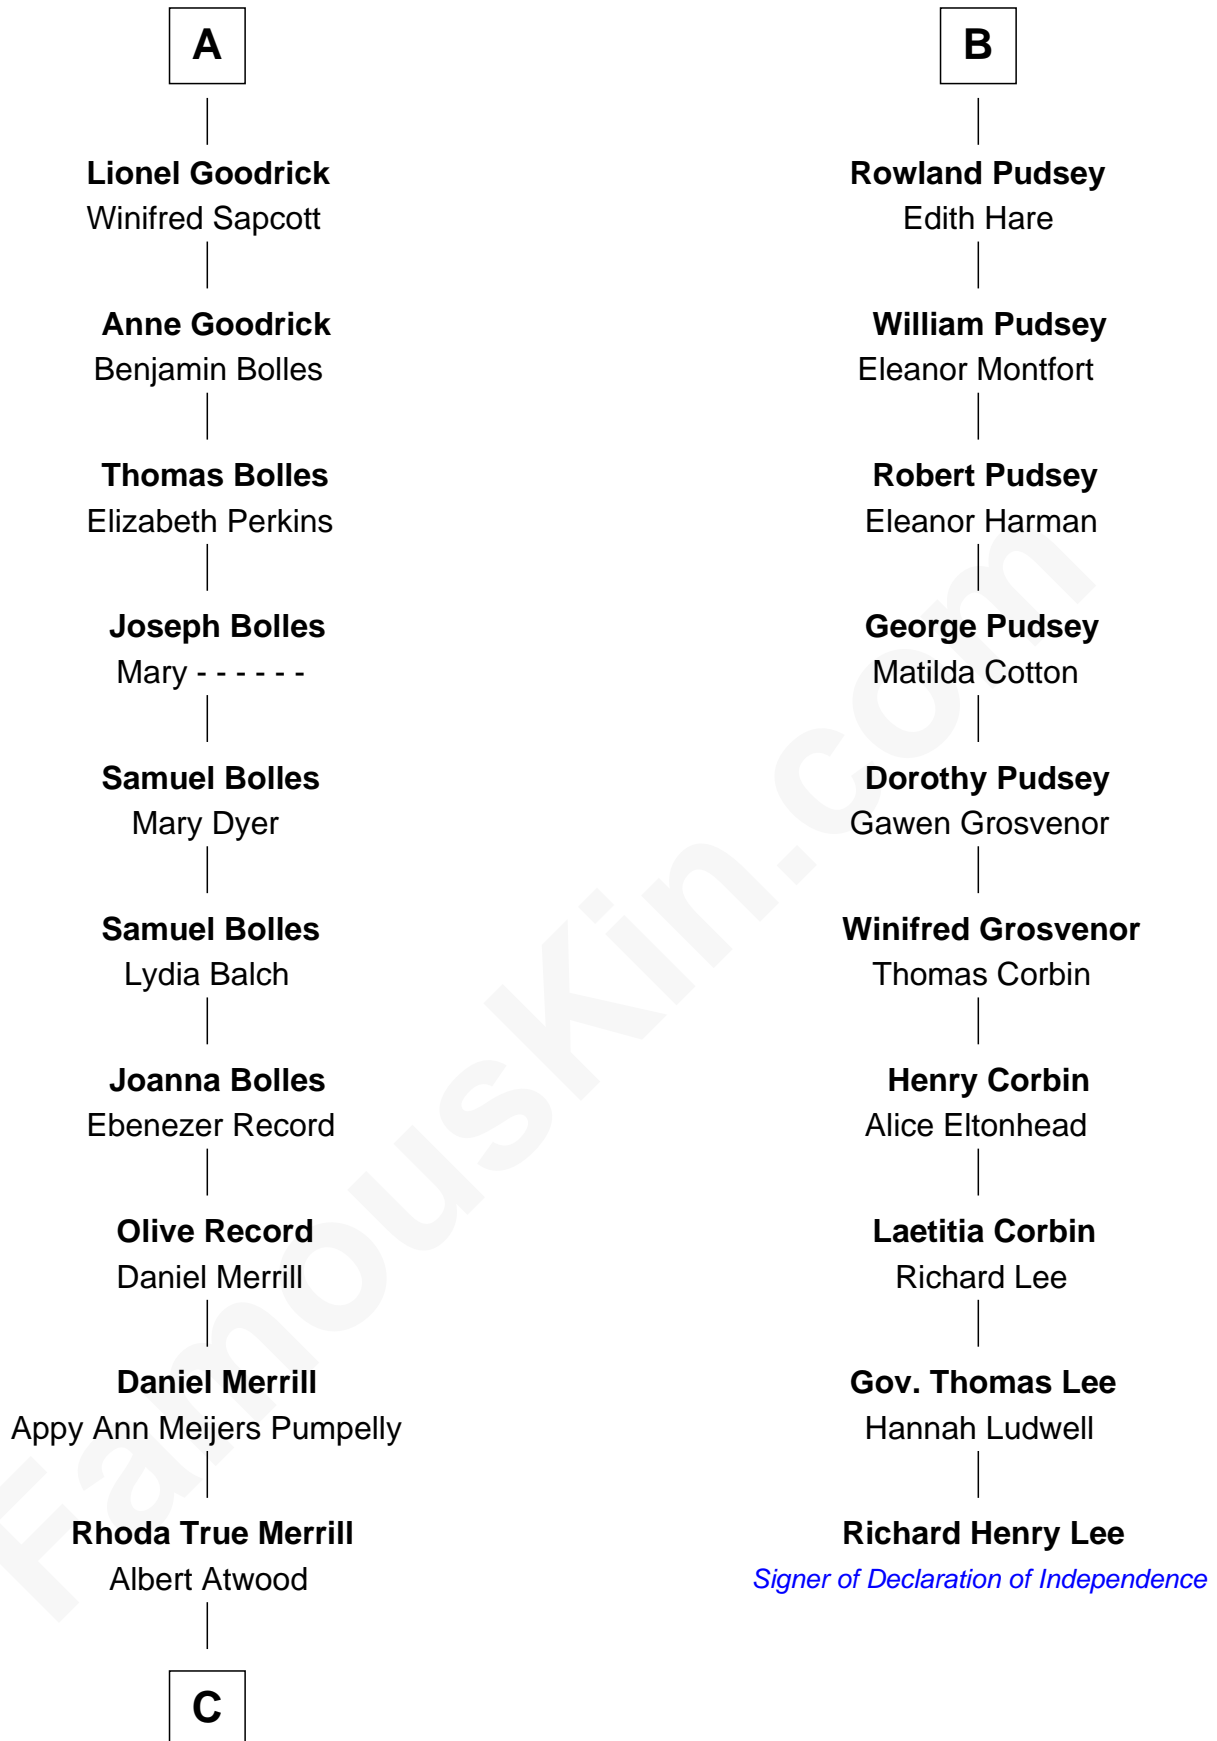

FamousKin.com Relationship Chart of

Dave Cowens

NBA Hall of Famer

16th cousin 5 times removed of

Richard Henry Lee

Signer of the Declaration of Independence

C

Thomas Albert Atwood

Priscilla Ann Kelly

Charles Albert Atwood

Mina Sylvia Cundiff

Stanley True Atwood

Dorothy Ann Ulrich

Ruth Ellen Atwood

John Joseph Cowens

Dave Cowens