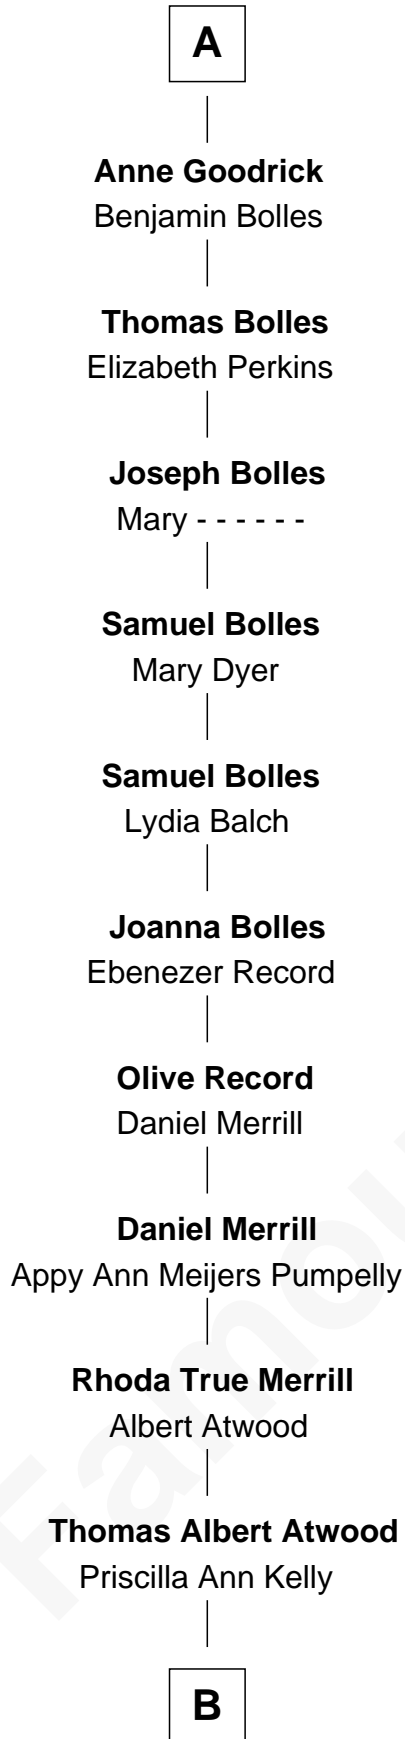

FamousKin.com Relationship Chart of

Dave Cowens

NBA Hall of Famer

5th cousin 15 times removed of

Anne Boleyn

2nd Wife of King Henry VIII

John de Welles

Maud de Roos

John de Welles
Eleanor de Mowbray

Eudo de Welles
Maud de Greystoke

Sir Lionel de Welles
Joan de Waterton

Margaret de Welles
Sir Thomas Dymoke

Sir Lionel Dymoke
Joanna Griffith

Anne Dymoke
John Goodrick

Lionel Goodrick
Winifred Sappcott

A

Anne de Welles
James Butler

James Butler
Joan Beauchamp

Sir Thomas Butler
Anne Hankeford

Margaret Butler
Sir William Boleyn

Thomas Boleyn
Elizabeth Howard

Anne Boleyn
Wife of King Henry VIII

B